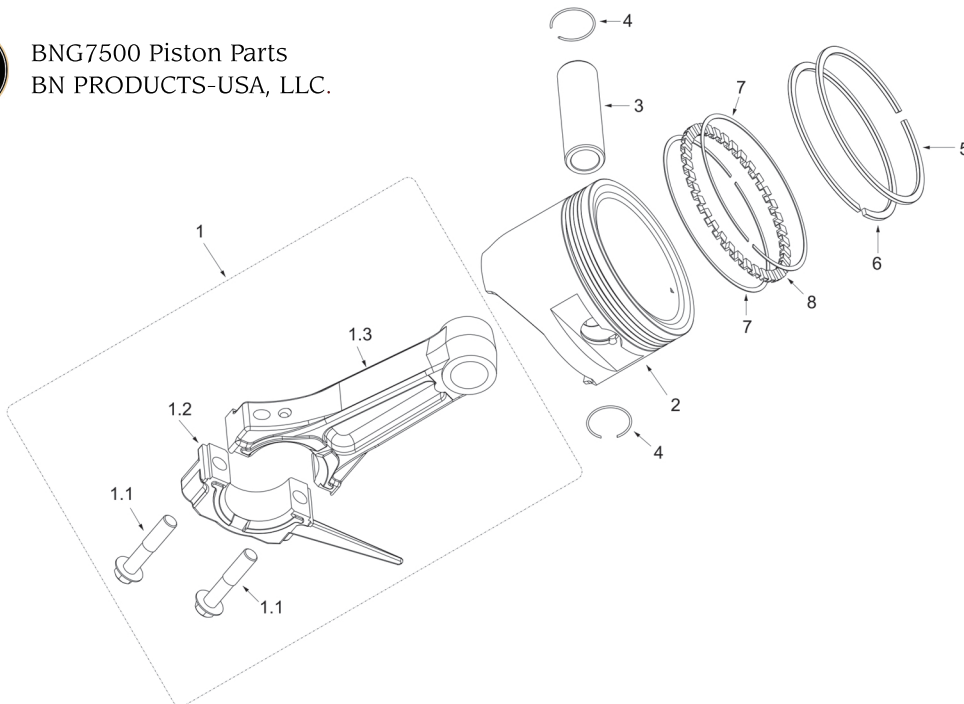

BNG7500 Piston Parts
BN PRODUCTS-USA, LLC.

No:	Item ID:	Description
1	GP190-0190-001-00-00	Connecting rod assy.
1.1		Bolt, Connecting rod
1.2		Cover, Connecting rod
1.3		Body, Connecting rod
2	GP192-0200-002-00-00	Piston
3	GP188-0220-001-00-00	Piston pin Ø20xØ14x62
4	GP188-0230-001-00-00	Clip, Piston pin Ø21.5xØ1
K	GP192-0210-002-00-00	Ring Kit
5	GP192-0210-002-00-01	First air ring
6	GP192-0210-002-00-02	Second air ring
7	GP192-0210-002-00-03	Set off ring
8	GP192-0210-002-00-04	Scraper ring