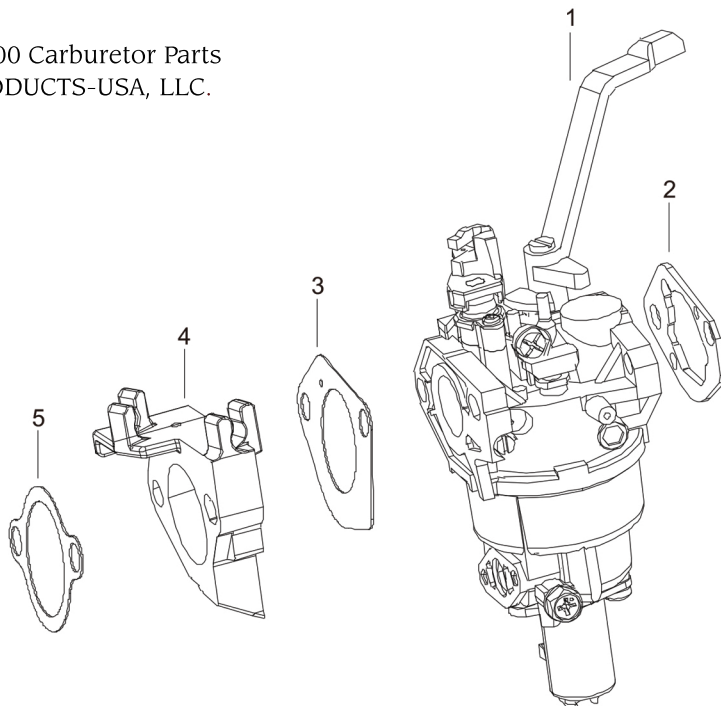

BNG7500 Carburetor Parts
BN PRODUCTS-USA, LLC.

No:	Item ID:	Description
1	GP192-2260-007-00-00	Carburetor assy.
2	GP188-2340-001-00-00	Gasket, air cleaner
3	GP188-3080-004-00-00	Gasket, carburetor
4	GP188-2300-001-00-00	Block, carburetor
5	GP188-3060-004-00-00	Gasket, inlet port