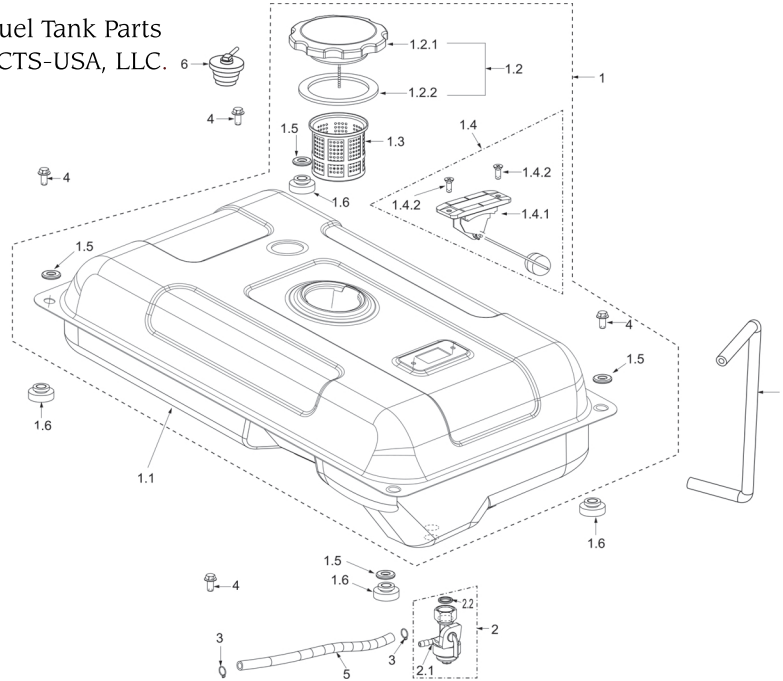

BNG7500 Fuel Tank Parts
BN PRODUCTS-USA, LLC.

No:	Item ID:	Description
1	GP520-3200-C71-P5-00	Fuel tank assy.
1.1		Fuel tank
1.2	GP520-3200-C71-K9-01	Gas Cap assy.
1.2.1		Gas Cap
1.2.2		Gas Cap Seal
1.3	GP520-3200-C71-P9-05	Fuel filter Ø52x48
1.4		Fuel gauge assy.
1.4.1		Fuel gauge
1.4.2		Screw M5x10
1.5	GP460-4100-001-20-00	Washer Ø6xØ25x1
1.6		Fuel tank absorber
2	GP460-3210-001-00-00	Gas Valve assy.
2.1		Gas valve
2.2		Rubber seal, Gas Valve
3	GP168-2360-001-00-00	Clamp, fuel tube Ø9x0.5
4	GP5787-06025-00-01	Bolt M6x25
5	GP188-2330-C05-00-00	Fuel tube Ø8.5xØ4.5
6	GP188-3200-C01-00-01	A one-way vent
7	GP520-2330-C03-00-00	Evaporate tube