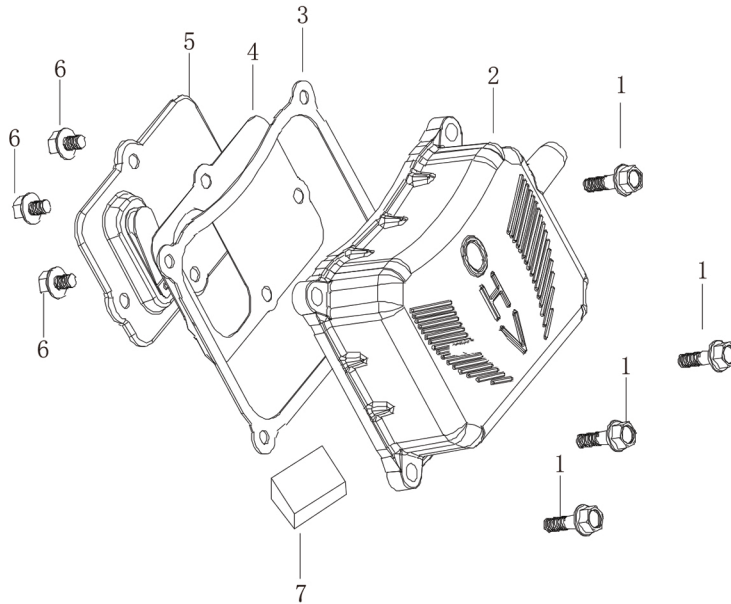

BNG7500 Cylinder Head Cover
BN PRODUCTS-USA, LLC.

No:	Item ID:	Description
1	GP5787-06020-00-01	Bolt, M6x20
2	GPT92-0001-001-00-00	Cylinder Head Cover
3	GPT92-3000-001-00-00	Gasket, Cylinder Head Cover
4	GPT92-7061-002-00-00	Packing, Breather Chamber
5	GPT92-7061-001-00-00	Cap, Breather Chamber
6	GP5787-06008-00-01	Bolt, Flange M6x08
7	GPT92-7080-001-00-00	Oil Strainer 22*19.5*13.5