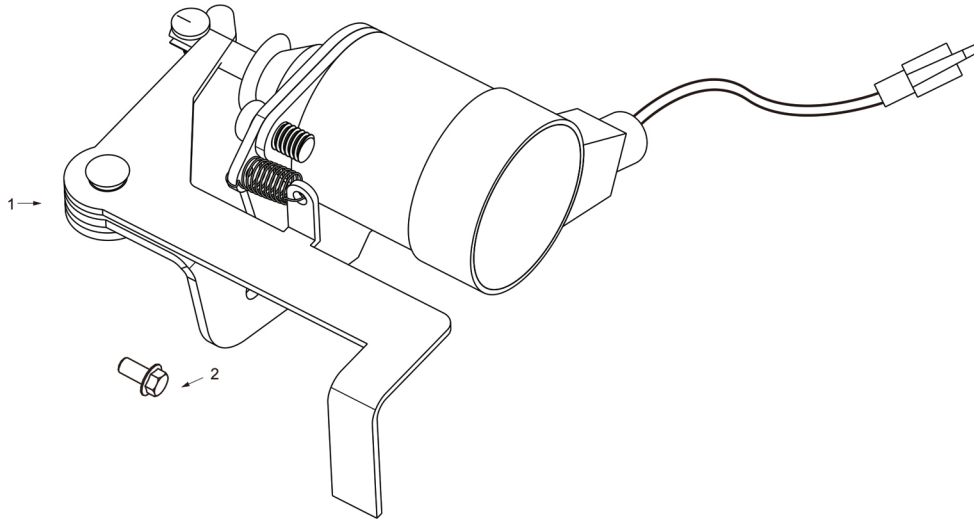

BNG7500 Idle Solenoid Valve Parts
BN PRODUCTS-USA, LLC.

No:	Item ID:	Description
1	GP580-1191-001-00-00	Idle Solenoid Valve
2	GP5787-06012-00-01	Bolt M6x12