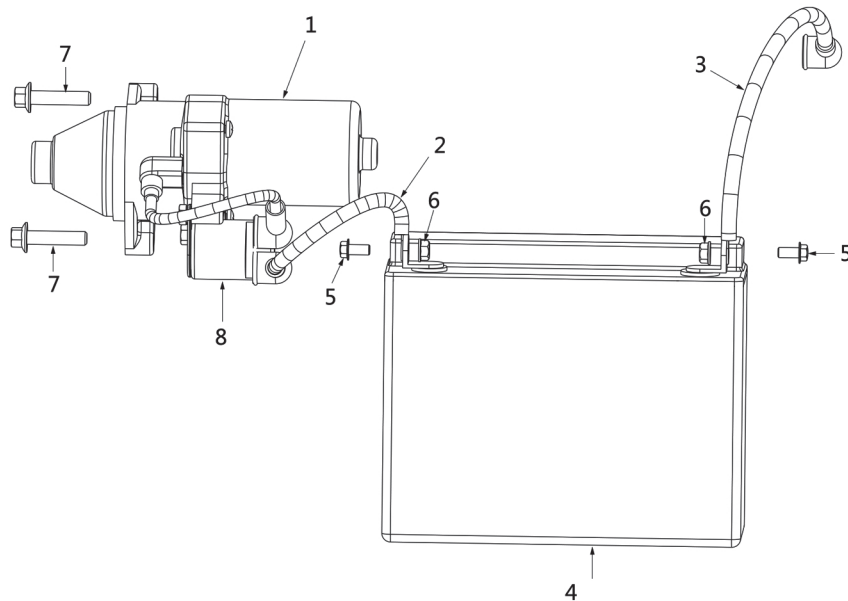

BNG7500 Electric Starter Parts
BN PRODUCTS-USA, LLC.

No:	Item ID:	Description
1	GPD88-2070-A04-00-00	Starting motor parts.
2	GP460-2480-002-00-00	Battery positive pole wire
3	GP522-2480-009-00-00	Battery negative pole wire
4	GP460-2460-004-00-00	Battery
5		Bolt M6x12 (included with battery)
6		Nut M6 (included with battery)
7	GP5787-08035-00-01	Bolt M8x35
8		Starter Solenoid (included with starting motor)