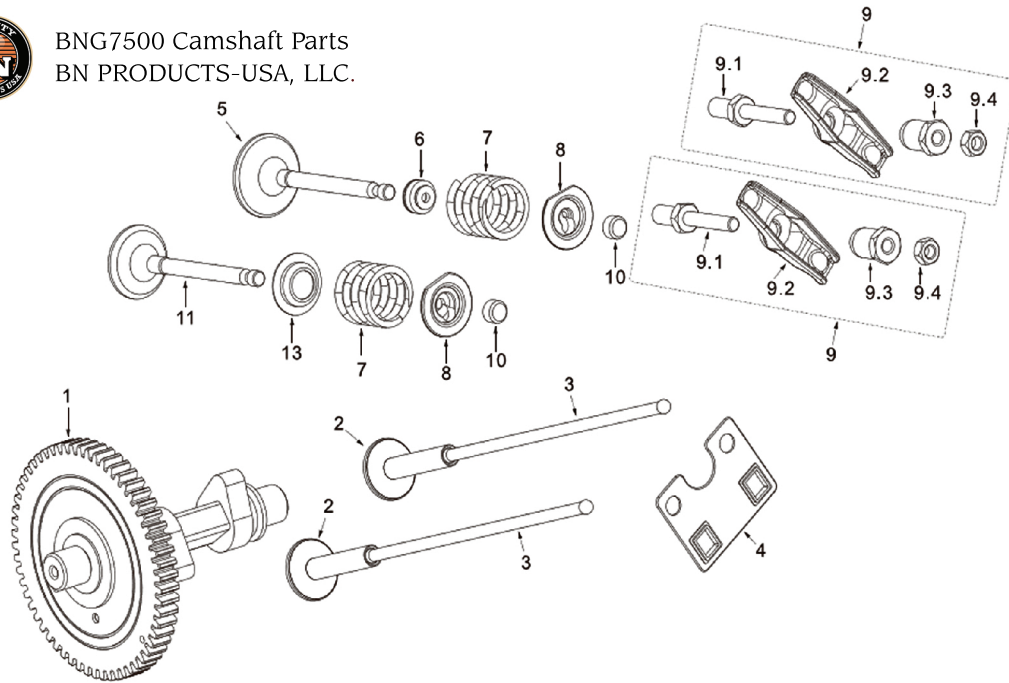

BNG7500 Recoil Starter Parts
BN PRODUCTS-USA, LLC.

No:	Item ID:	Description
1	GP188-2000-004-P5-00	Recoil starter assy.
1.2		Pivot bolt
1.3		Ratchet guide
1.4		Ratchet
1.5		Washer Ø5xØ17x0.5
1.6		Friction spring Ø16xØ1
1.7		Ratchet spring Ø5.5xØ0.2
1.8		Roller
1.9		Starter spring
1.10		Starter cover
1.11		Rope
1.12		Pulling handle
1.13		Bolt M6x8
2	GP5787-06012-00-01	Bolt M6x12
3	GP188-2000-002-04-03	Fan cover

BNG7500 Cylinder Head Parts
BN PRODUCTS-USA, LLC.

No:	Item ID:	Description
1	GP192-3020-001-00-00	Gasket, Cylinder head
2	GP188-3170-002-00-00	Set pin Ø12x20
3	GP05787-10080-00-01	Bolt M10x1.25x80
4	GP0900-08035-00-01	Stud, Exhaust Port M8x35
5	GP0900-68105-00-01	Stud, Intake port M6xM8x105
6	GPF92-0010-001-00-00	Cylinder Head Assy.
7	GP188-3010-001-00-00	Gasket, cyinder head cover
8	GP188-0001-002-00-01	Cylinder head cover
9	GP188-0255-001-20-00	Bolt, M6x63.3
10	GP188-2230-001-00-00	Under Wind Guide
11	GP5787-06012-00-01	Bolt, M6x12

BNG7500 Camshaft Parts
BN PRODUCTS-USA, LLC.

No:	Item ID:	Description
1	GP192-1040-E01-60-00	Camshaft assy.
2	GP188-1030-001-00-00	Tappet
3	GP188-0160-002-00-00	Pusher Ø5x166
4	GP188-0150-001-00-00	Pusher guide
5	GP190-0020-004-00-00	Intake valve
6	GP188-0085-001-00-00	Oil Seal, Intake Valve
7	GP188-0040-001-00-00	Valve Spring
8	GP188-0070-001-00-00	Spring seat, Exhaust valve
9	GP188-0100-001-00-00	Rocker assy.
9.1		Stud, Rocker assy. M8x35
9.2		Rocker
9.3		Adjust nut, sphere M6
9.4		Lock nut M6
10	GP188-0090-001-00-00	Cap, Exhaust valve
11	GP190-0030-001-00-00	Exhaust valve
13	GP188-0080-001-00-00	Bottom spring seat