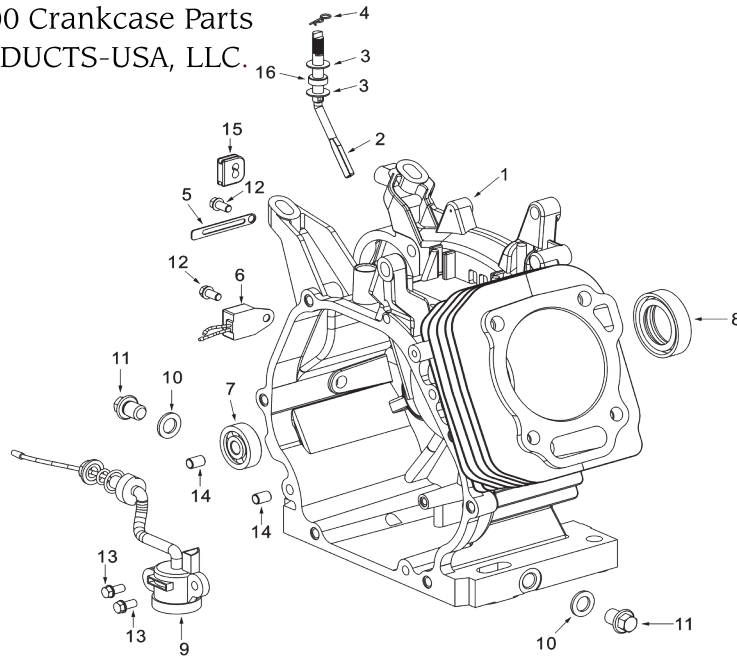

BNG7500 Crankcase Parts
BN PRODUCTS-USA, LLC.

No:	Item ID:	Description
1	GPD92-1000-002-00-00	Crankcase Body 7.5GF
2	GP188-1100-001-00-00	Sway bar
3	GP188-1110-001-67-00	Washer, Sway bar Ø17x8.3x1
4	GP188-1120-001-00-00	Split clip
5		Wire hoop
6	GP168-1200-001-00-00	Current amplifier
7	GP188-0270-001-00-00	Ball bearing 6202
8	GP188-3150-001-00-00	Oil Seal Ø35xØ52x7
9	GP188-1020-002-00-00-001	Oil sensor assy.
10	GP188-1260-001-66-00	Washer, Drain bolt Ø20.5xØ12.3
11	GP188-1250-001-00-20	Drain bolt M12x1.5x15
12	GP5787-06012-00-01	Bolt M6X12
13	GP5787-06014-00-01	Bolt M6X14
14	GP188-3170-001-00-00	Set pin Ø8x12
15	GP188-2065-001-00-00	Rubberwreath, Crankcase
16	GP188-3150-003-00-00	Oil seal, Sway bar Ø8xØ14x4

BNG7500 Crankshaft Parts
BN PRODUCTS-USA, LLC.

No:	Item ID:	Description
1	GPD88-2040-001-00-00	Flywheel
2	GP188-2030-E01-63-00	Flywheel fan
3	GP188-2020-001-00-00	Starter sleeve
4	GP6177-16000-06-01	Nut, Flywheel M16x1.5
5	GPF92-0180-001-60-00	Crankshaft.
6	GP188-2100-001-00-00	Ignition coil.
7	GP168-2160-001-00-00	Spark plug. F6RTC, F7RTC
8	GP5787-06025-00-01	Bolt M6x25
9	GPF92-1060-001-00-00	Balance spindle
10	GP168-2180-011-00-00	Wrench, Spark plug 155mm and handle
12	GPD88-2050-001-00-00	Charge coil
13	GPD88-2090-001-00-00	Fixer, Charge coil
14	GP5787-06008-00-01	Bolt M6x8
15	GP5787-06030-00-01	Bolt M6x20

BNG7500 Crankcase Cover Parts
BN PRODUCTS-USA, LLC.

No:	Item ID:	Description
1	GP192-1010-002-00-00	Crankcase cover
2	GP188-3150-001-00-00	Oil Seal Ø35xØ52x7
3	GP188-0280-001-00-00	Ball bearing 6207
4	GP192-3040-004-00-00	Gasket, Crankcase
5	GP520-1230-001-16-00	Oil dip stick assy.
5.1		Oil dip stick & refill plug
5.2		Seal, Oil gauge
6	GP5787-08042-00-01	Bolt M8x42
7	GPF92-1370-002-00-00	Baffle, Crankcase cover
8	GP188-0270-001-00-00	Ball bearing 6202
9	GP188-1070-001-00-00	Centrifugal gear parts
9.1		Washer, Slip cap Ø12.8x6.7x1
9.2		Centrifugal gear assy.
9.3		Center axis
9.4		Clip, Center axis
9.5		Slip cap
10	GP5789-05010-00-01	Screw M5X10