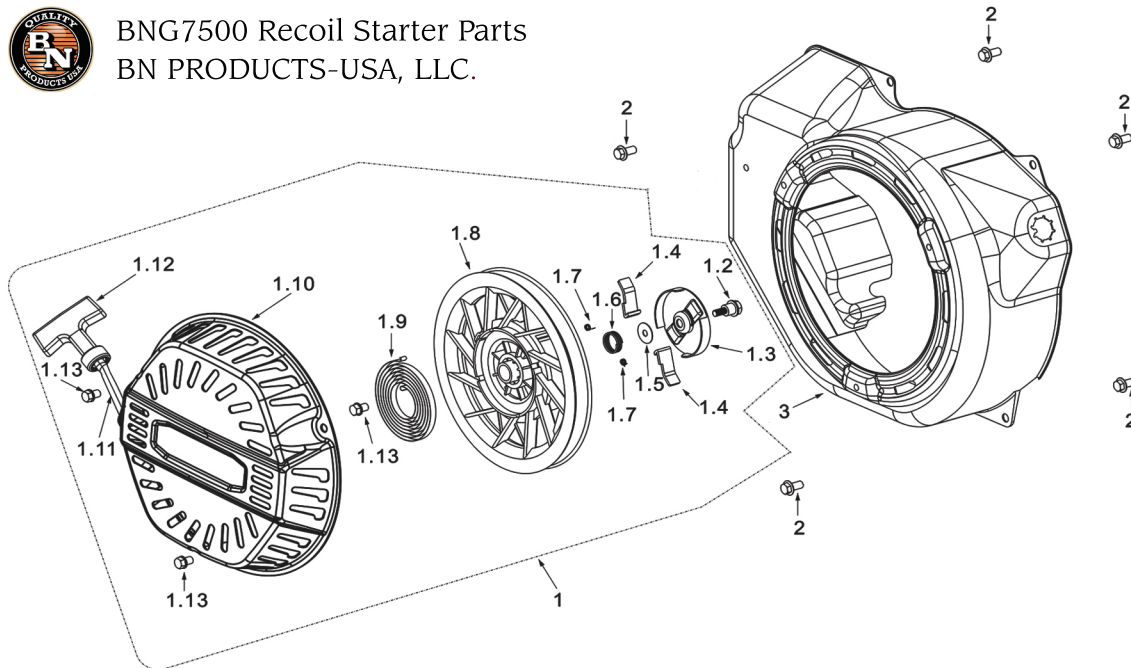

BNG7500 Recoil Starter Parts
BN PRODUCTS-USA, LLC.

No:	Item ID:	Description
1	GP188-2000-004-P5-00	Recoil starter assy.
1.2		Pivot bolt
1.3		Ratchet guide
1.4		Ratchet
1.5		Washer Ø5xØ17x0.5
1.6		Friction spring Ø16xØ1
1.7		Ratchet spring Ø5.5xØ0.2
1.8		Roller
1.9		Starter spring
1.10		Starter cover
1.11		Rope
1.12		Pulling handle
1.13		Bolt M6x8
2	GP5787-06012-00-01	Bolt M6x12
3	GP188-2000-002-04-03	Fan cover