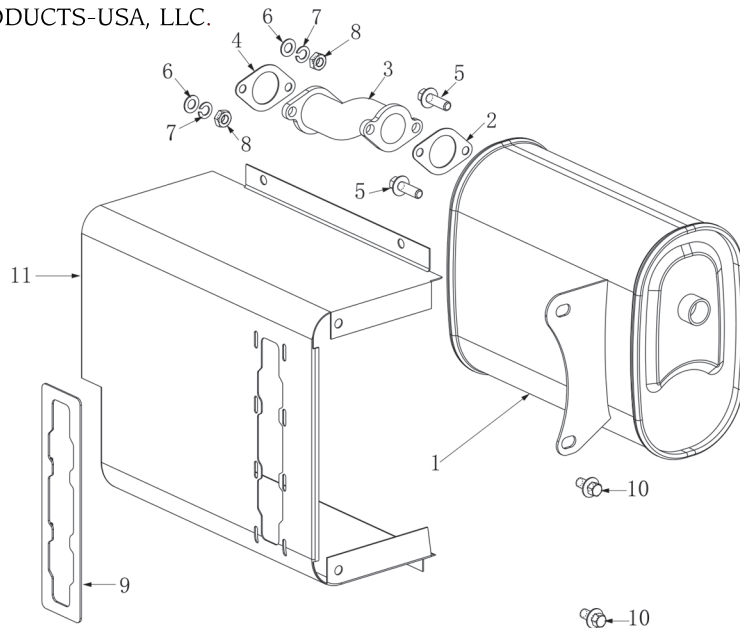

BNG7500 Muffler Parts
BN PRODUCTS-USA, LLC.

No:	Item ID:	Description
1	GP560-2400-015-00-00	Muffler
2	GP188-3100-004-00-00	Gasket, muffler
3	GP520-2410-002-00-00	Exhaust pipe
4	GP188-3100-006-00-00	Gasket, exhaust port
5	GP5787-08025-00-01	Bolt M8x25
6	GP0097-08000-00-01	Washer Ø8
7	GP0093-08000-00-01	Spring washer Ø8
8	GP6170-08000-00-01	Nut M8
9	GP520-2450-001-00-00	Gasket, muffler
10	GP5787-08016-00-01	Bolt M8x16
11	GP560-2425-001-04-00	Inside protector cover, muffler