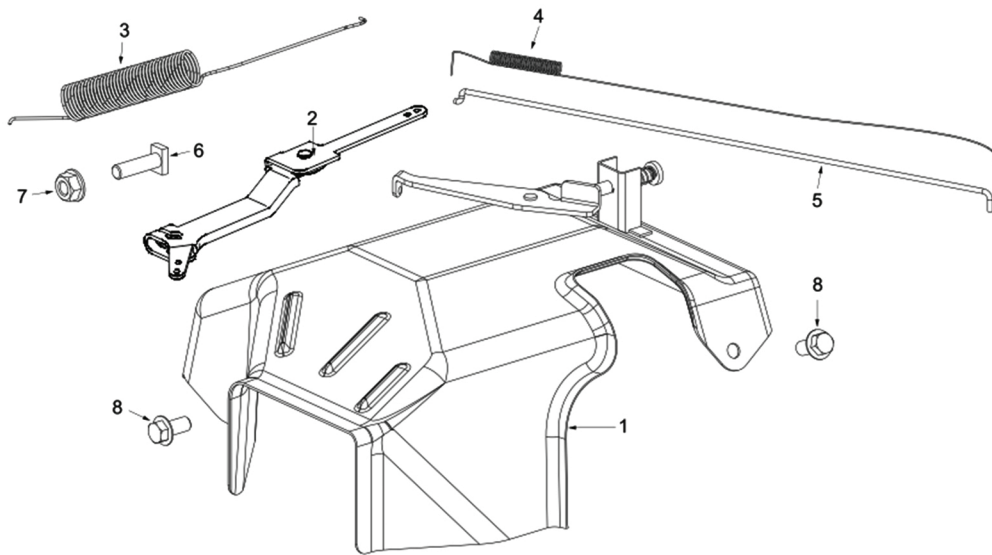

BNG7500 Speed Adjustment Base Parts
BN PRODUCTS-USA, LLC.

No:	Item ID:	Description
1	GP188-1180-002-00-00	Speed adjustment base assy.
2	GP580-1130-A01-00-00	Speed adjustment arm
3	GPF92-1150-001-00-00	Return Spring
4	GP188-1160-001-00-00	Fine adjustment spring
5	GP188-1140-001-00-00	Pulling rod Ø2x239
6		Quadrate bolt M6x21
7		Nut M6
8	GP5787-06012-00-01	Bolt M6x12