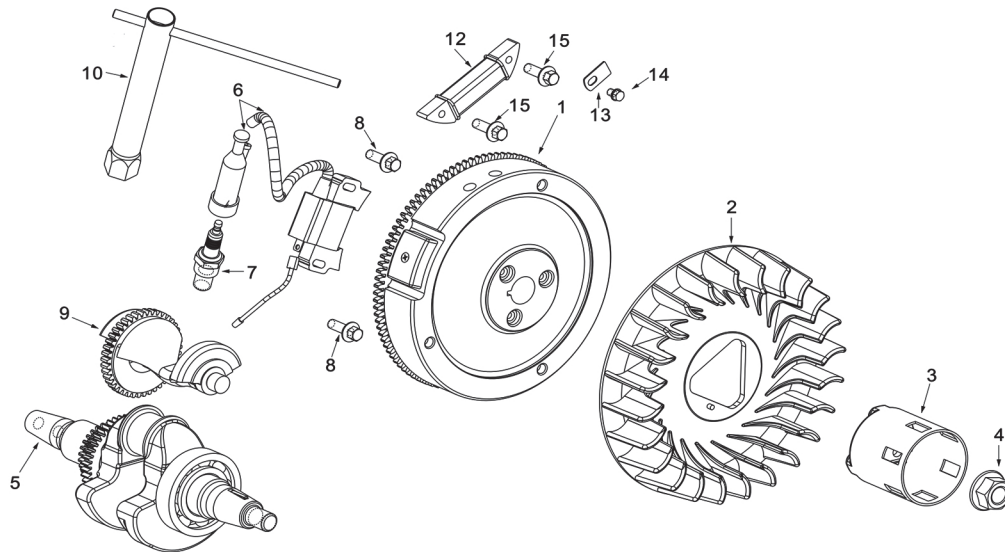

BNG7500 Crankcase Parts
BN PRODUCTS-USA, LLC.

No:	Item ID:	Description
1	GPD92-1000-002-00-00	Crankcase Body 7.5GF
2	GP188-1100-001-00-00	Sway bar
3	GP188-1110-001-67-00	Washer, Sway bar Ø17x8.3x1
4	GP188-1120-001-00-00	Split clip
5		Wire hoop
6	GP168-1200-001-00-00	Current amplifier
7	GP188-0270-001-00-00	Ball bearing 6202
8	GP188-3150-001-00-00	Oil Seal Ø35xØ52x7
9	GP188-1020-002-00-00-001	Oil sensor assy.
10	GP188-1260-001-66-00	Washer, Drain bolt Ø20.5xØ12.3
11	GP188-1250-001-00-20	Drain bolt M12x1.5x15
12	GP5787-06012-00-01	Bolt M6X12
13	GP5787-06014-00-01	Bolt M6X14
14	GP188-3170-001-00-00	Set pin Ø8x12
15	GP188-2065-001-00-00	Rubberwreath, Crankcase
16	GP188-3150-003-00-00	Oil seal, Sway bar Ø8xØ14x4

BNG7500 Crankshaft Parts
BN PRODUCTS-USA, LLC.

No:	Item ID:	Description
1	GPD88-2040-001-00-00	Flywheel
2	GP188-2030-E01-63-00	Flywheel fan
3	GP188-2020-001-00-00	Starter sleeve
4	GP6177-16000-06-01	Nut, Flywheel M16x1.5
5	GPF92-0180-001-60-00	Crankshaft.
6	GP188-2100-001-00-00	Ignition coil.
7	GP168-2160-001-00-00	Spark plug. F6RTC, F7RTC
8	GP5787-06025-00-01	Bolt M6x25
9	GPF92-1060-001-00-00	Balance spindle
10	GP168-2180-011-00-00	Wrench, Spark plug 155mm and handle
12	GPD88-2050-001-00-00	Charge coil
13	GPD88-2090-001-00-00	Fixer, Charge coil
14	GP5787-06008-00-01	Bolt M6x8
15	GP5787-06030-00-01	Bolt M6x20

BNG7500 Crankcase Cover Parts
BN PRODUCTS-USA, LLC.

No:	Item ID:	Description
1	GP192-1010-002-00-00	Crankcase cover
2	GP188-3150-001-00-00	Oil Seal Ø35xØ52x7
3	GP188-0280-001-00-00	Ball bearing 6207
4	GP192-3040-004-00-00	Gasket, Crankcase
5	GP520-1230-001-16-00	Oil dip stick assy.
5.1		Oil dip stick & refill plug
5.2		Seal, Oil gauge
6	GP5787-08042-00-01	Bolt M8x42
7	GPF92-1370-002-00-00	Baffle, Crankcase cover
8	GP188-0270-001-00-00	Ball bearing 6202
9	GP188-1070-001-00-00	Centrifugal gear parts
9.1		Washer, Slip cap Ø12.8x6.7x1
9.2		Centrifugal gear assy.
9.3		Center axis
9.4		Clip, Center axis
9.5		Slip cap
10	GP5789-05010-00-01	Screw M5X10