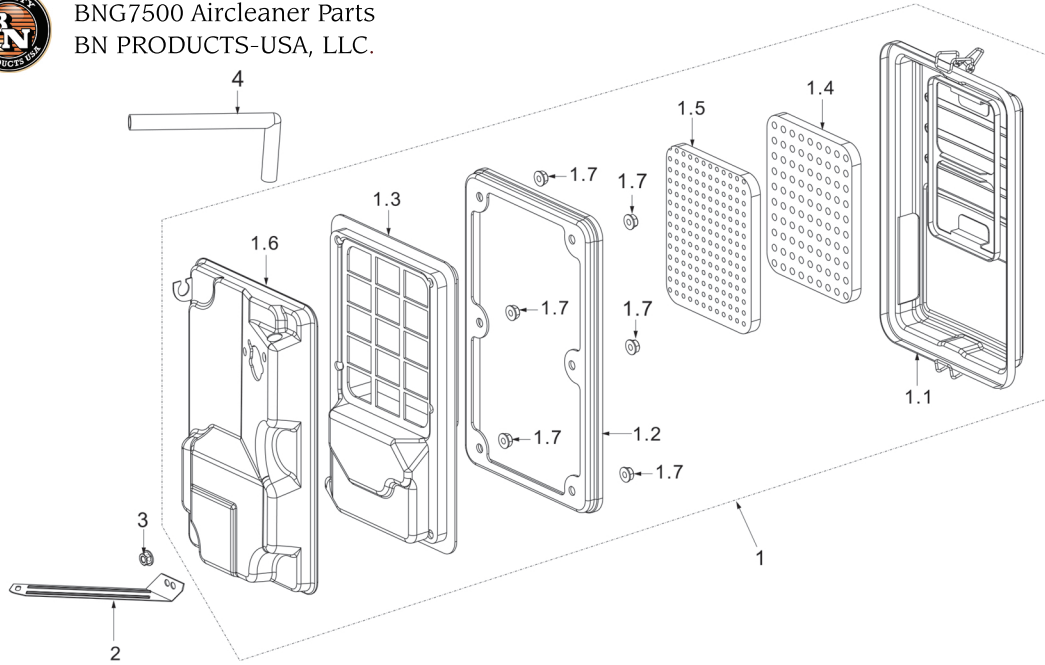

BNG7500 Aircleaner Parts
BN PRODUCTS-USA, LLC.

No:	Item ID:	Description
1	GP188-2280-C03-00-00	Air cleaner assy.
1.1		Lower case cover
1.2		Rubber seal, air cleaner
1.3		Support case
1.4	GP188-2280-C03-00-02	Foam filter B High density
1.5	GP188-2280-C03-00-01	Foam filter A Low density
1.6		Upper case cover
1.7		Nut M5
2	GP173-2290-001-00-00	Support, air cleaner
3	GP6177-06000-00-01	Nut M6
4	GP188-2370-002-00-00	Air duck