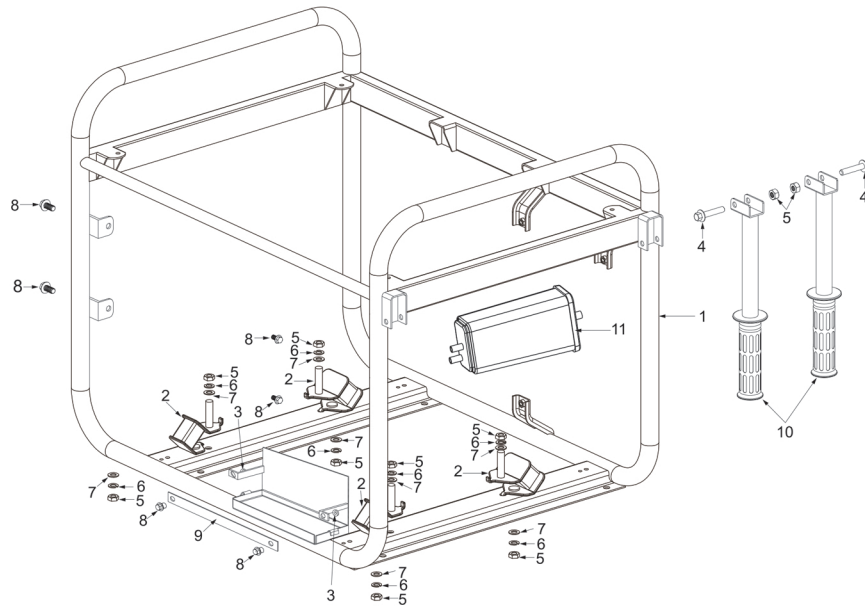

BNG7500 Frame Parts
BN PRODUCTS-USA, LLC.

No:	Item ID:	Description
1	GP560-3331-H15-04-00	Frame
2	GP520-3350-001-00-01	Absorber
3		Nut M6
4	GP5787-08042-00-01	Bolt M8x42
5	GP6177-08000-00-01	Nut M8
6		Spring washer Ø8
7		Washer Ø8
8	GP5787-06012-00-01	Bolt M6x12
9	GP460-3330-102-04-12	Battery Bar
10	GP520-3330-E91-04-05	Handle & Grip
11	GP520-4440-002-00-00	Carbon tank