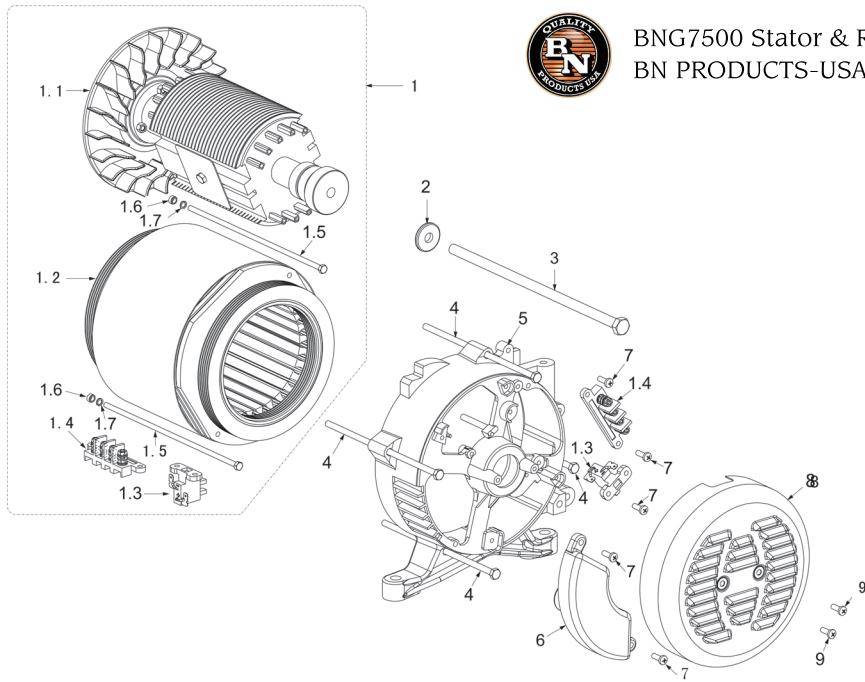

BNG7500 Stator & Rotor Parts
BN PRODUCTS-USA, LLC.

No:	Item ID:	Description
1	GP560-4000-B02-00-00	Stator & Rotor Assy. 120/240V, 60HZ
1.1		Rotor assy.
1.2		Stator assy.
1.3		Brush assy.
1.4		Connecting block assy.
1.5	GP0021-05240-00-01	Bolt, Stator M5x240
1.6	GP0889-05000-00-01	Nut M5
1.7	GP0093-05000-00-01	Spring washer Ø5
2	GP520-4100-003-20-00	Washer Ø30xØ10x3
3	GP0021-10283-05-01	Bolt M10x1.25x283
4	GP5789-06200-04-01	Bolt M6x200
5	GP520-4010-001-00-00	Support, stator & rotor
6	GP555-4020-P03-00-00	AVR assy.
7	GP5798-05018-00-01	Bolt M5x18
8	GP520-4060-001-04-00	Bottom cover, stator & rotor
9	GP5789-05010-00-07	Bolt M5x10

BNG7500 Control Panel Parts
BN PRODUCTS-USA, LLC.