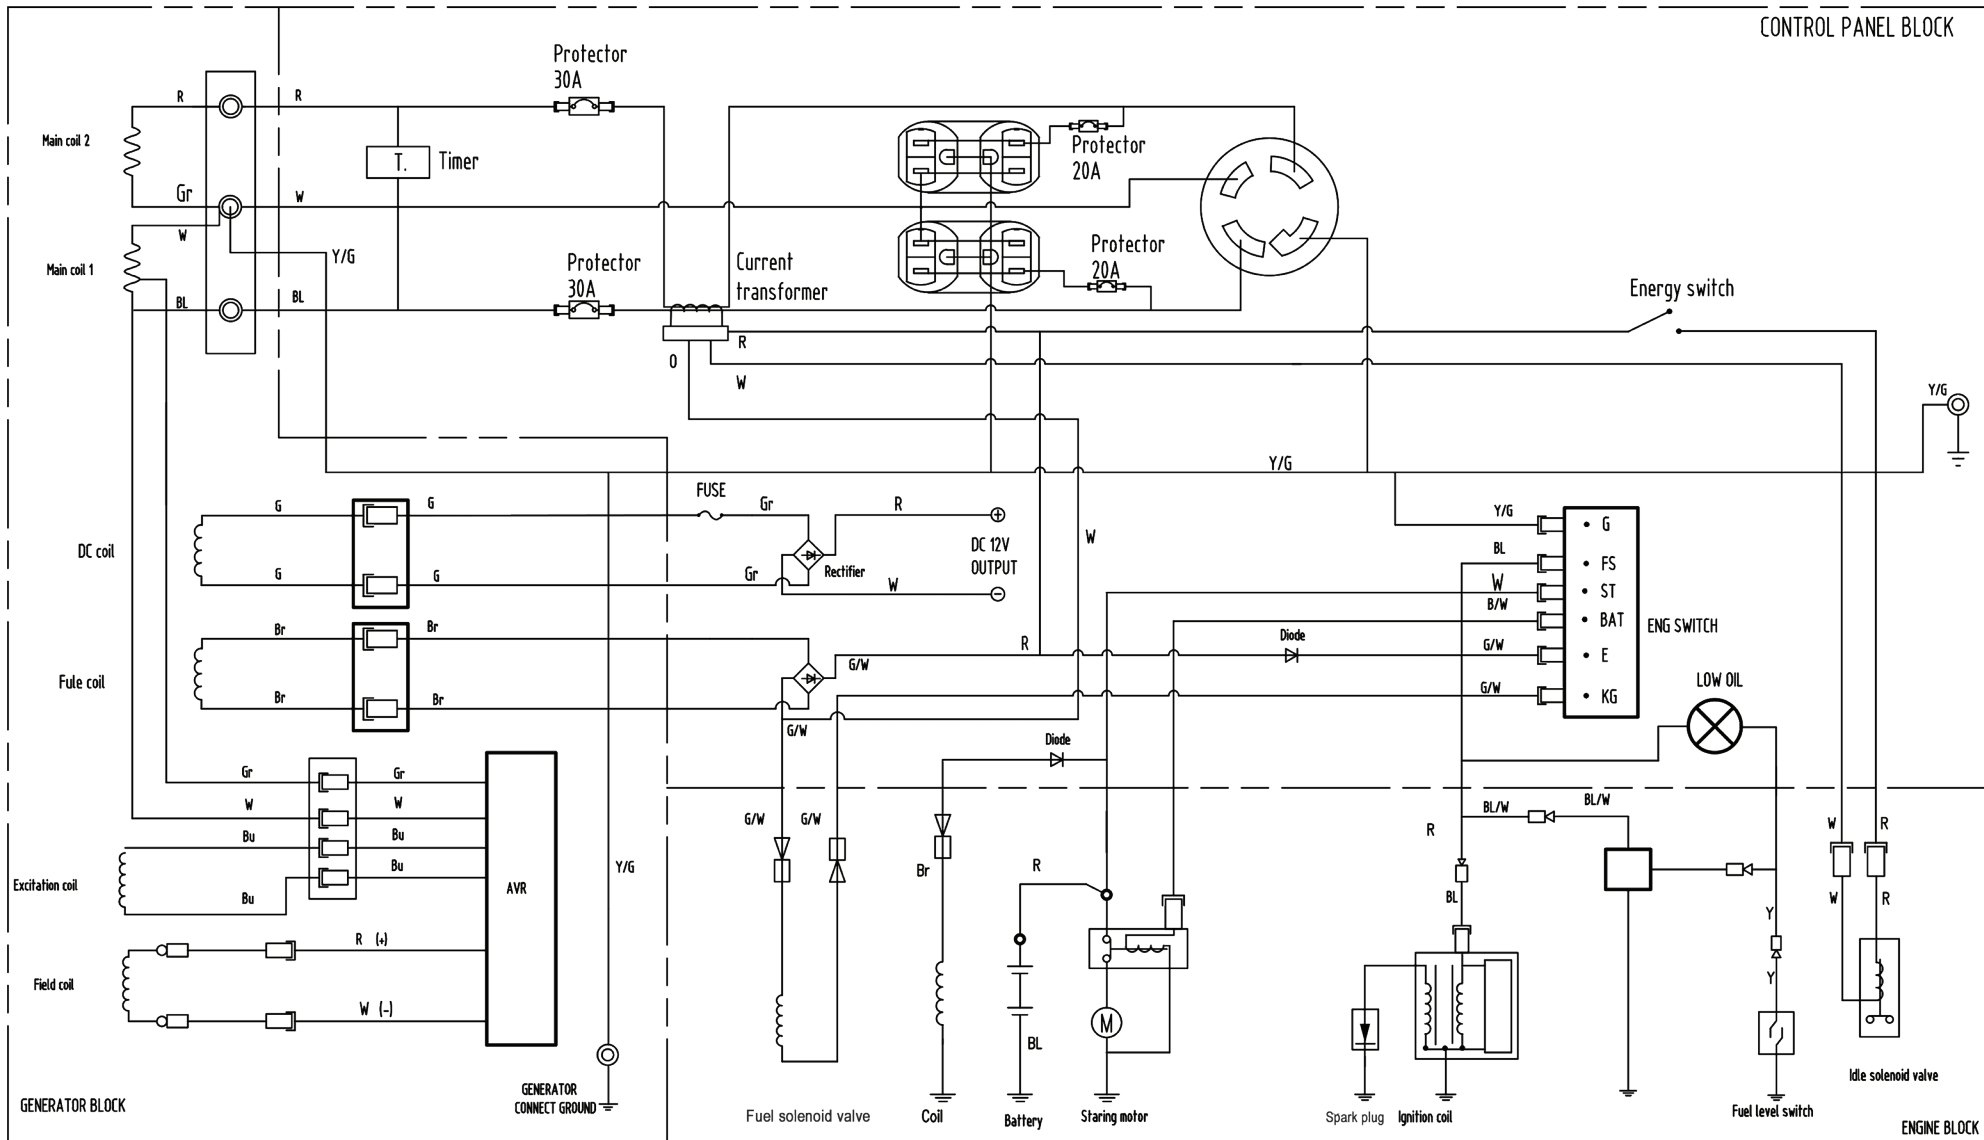

BNG Series Generator Electrical Schematic
BN PRODUCTS-USA, LLC.

ENG SWITCH

	KG	E	ST	BAT	G	FS
OFF	⊖	⊖			⊖	⊖
ON						
START			⊖	⊖		

BL	Black	R	red
Y	yellow	W	white
BU	blue	Rr	Brown