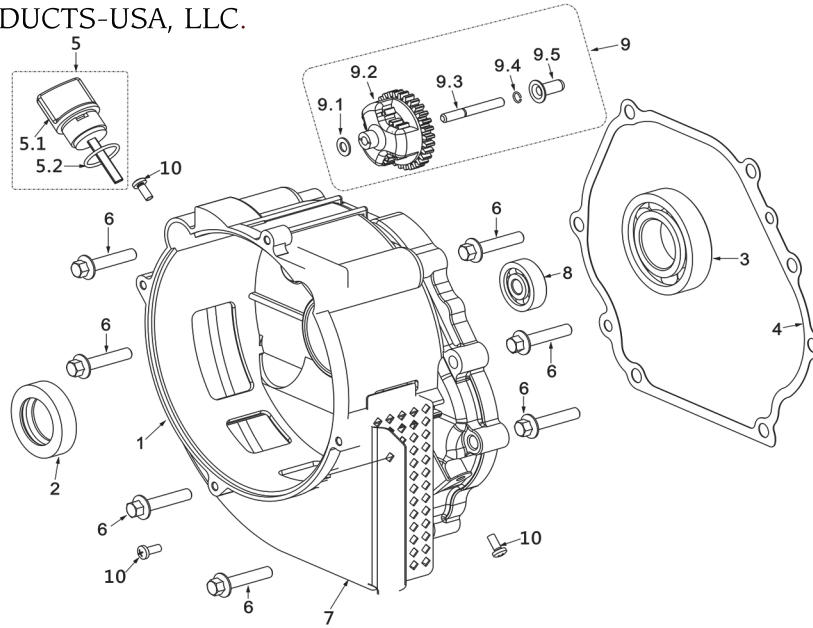

BNG7500 Crankcase Parts
BN PRODUCTS-USA, LLC.

No:	Item ID:	Description
1	GPD92-1000-002-00-00	Crankcase Body 7.5GF
2	GP188-1100-001-00-00	Sway bar
3	GP188-1110-001-67-00	Washer, Sway bar Ø17x8.3x1
4	GP188-1120-001-00-00	Split clip
5		Wire hoop
6	GP168-1200-001-00-00	Current amplifier
7	GP188-0270-001-00-00	Ball bearing 6202
8	GP188-3150-001-00-00	Oil Seal Ø35xØ52x7
9	GP188-1020-002-00-00-001	Oil sensor assy.
10	GP188-1260-001-66-00	Washer, Drain bolt Ø20.5xØ12.3
11	GP188-1250-001-00-20	Drain bolt M12x1.5x15
12	GP5787-06012-00-01	Bolt M6X12
13	GP5787-06014-00-01	Bolt M6X14
14	GP188-3170-001-00-00	Set pin Ø8x12
15	GP188-2065-001-00-00	Rubberwreath, Crankcase
16	GP188-3150-003-00-00	Oil seal, Sway bar Ø8xØ14x4

BNG7500 Crankshaft Parts
BN PRODUCTS-USA, LLC.

No:	Item ID:	Description
1	GPD88-2040-001-00-00	Flywheel
2	GP188-2030-E01-63-00	Flywheel fan
3	GP188-2020-001-00-00	Starter sleeve
4	GP6177-16000-06-01	Nut, Flywheel M16x1.5
5	GPF92-0180-001-60-00	Crankshaft.
6	GP188-2100-001-00-00	Ignition coil.
7	GP168-2160-001-00-00	Spark plug. F6RTC, F7RTC
8	GP5787-06025-00-01	Bolt M6x25
9	GPF92-1060-001-00-00	Balance spindle
10	GP168-2180-011-00-00	Wrench, Spark plug 155mm and handle
12	GPD88-2050-001-00-00	Charge coil
13	GPD88-2090-001-00-00	Fixer, Charge coil
14	GP5787-06008-00-01	Bolt M6x8
15	GP5787-06030-00-01	Bolt M6x20

BNG7500 Crankcase Cover Parts
BN PRODUCTS-USA, LLC.

No:	Item ID:	Description
1	GP192-1010-002-00-00	Crankcase cover
2	GP188-3150-001-00-00	Oil Seal Ø35xØ52x7
3	GP188-0280-001-00-00	Ball bearing 6207
4	GP192-3040-004-00-00	Gasket, Crankcase
5	GP520-1230-001-16-00	Oil dip stick assy.
5.1		Oil dip stick & refill plug
5.2		Seal, Oil gauge
6	GP5787-08042-00-01	Bolt M8x42
7	GPF92-1370-002-00-00	Baffle, Crankcase cover
8	GP188-0270-001-00-00	Ball bearing 6202
9	GP188-1070-001-00-00	Centrifugal gear parts
9.1		Washer, Slip cap Ø12.8x6.7x1
9.2		Centrifugal gear assy.
9.3		Center axis
9.4		Clip, Center axis
9.5		Slip cap
10	GP5789-05010-00-01	Screw M5X10