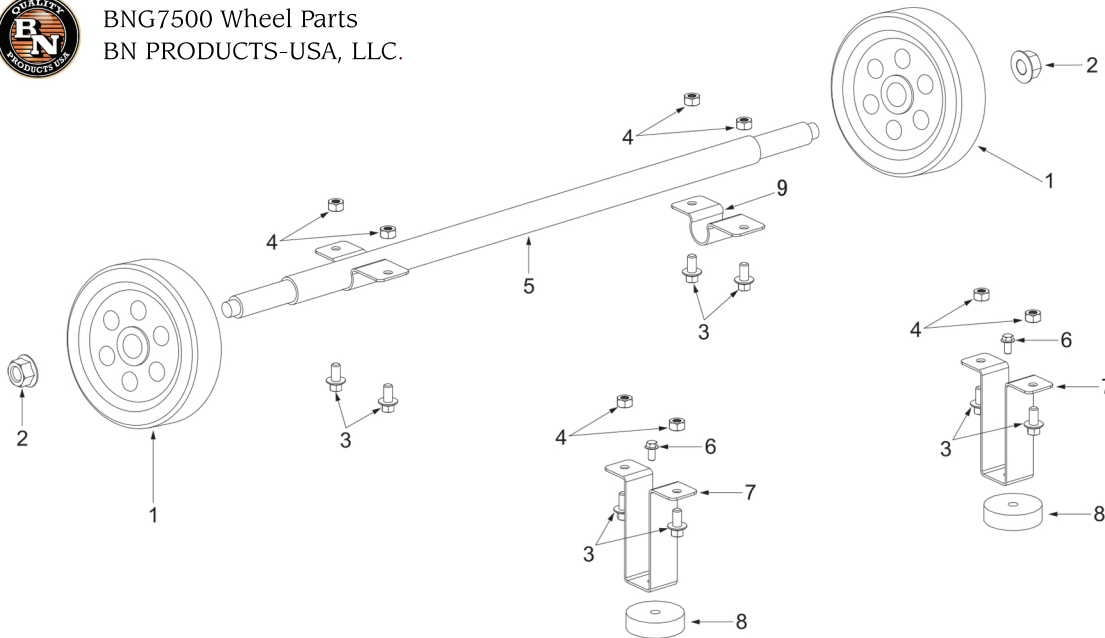

BNG7500 Wheel Parts
BN PRODUCTS-USA, LLC.

No:	Item ID:	Description
1	GP524-3332-014-00-00	Solid Wheel
2	GP6177-12000-07-01	Nut M12x1.75
3	GP5787-08016-00-01	Bolt M8x16
4	GP6177-08000-00-01	Nut M8
5	GP520-3335-S01-04-00	Axle Ø18x660
6	GP5787-06012-00-01	Bolt M6x12
7	GP520-3334-001-04-00	Leg
8	GP520-3360-003-00-00	Foot
9	GP520-3330-122-04-04	Axle Bracket