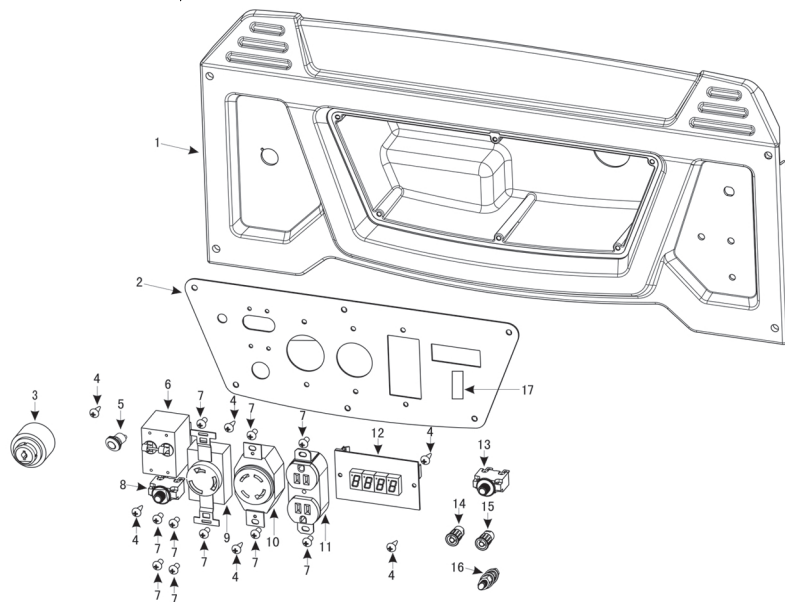

No:	Item ID:	Description
1	GP560-3370-K12-04-01	Faceplate, rear cover
2	GP560-3370-H16-04-00	Panel
3	GP520-3405-004-00-00	Starcing Keys
4	GP560-3370-K12-04-03	Bolt M5x18
5	GP560-3370-K12-04-04	Oil alert indicator
6	GP560-3370-K12-04-05	Circuit breaker
7	GP560-3370-K12-04-06	Bolt M4x8
8	GP560-3370-K12-04-07	AC Current protector
9	GP520-3385-001-00-00	Four hole socket
10	GP475-3385-001-00-01	Three hole socket
11	GP580-3385-004-00-00	Duplex socket (GFCI)
12	GP520-3370-001-04-09	Digital display module
13	GP560-3370-K12-04-12	AC Current protector
14	GP560-3370-K12-04-13	DC negative pole
15	GP560-3370-K12-04-14	DC positive pole
16	GP560-3370-K12-04-15	Ground terminal
17	GP520-3370-K12-04-16	Idle speed switch