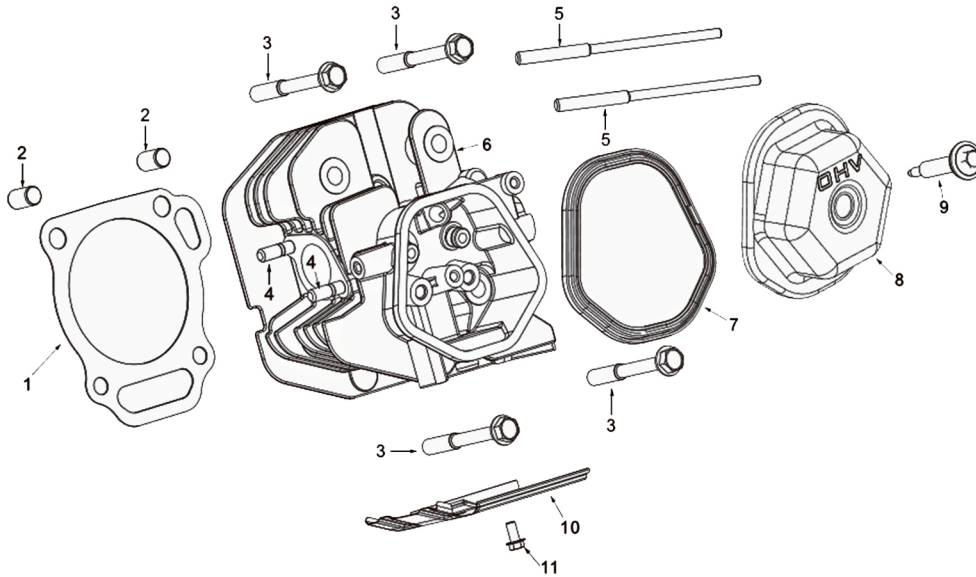

BNG7500 Crankshaft Parts
BN PRODUCTS-USA, LLC.

No:	Item ID:	Description
1	GPD88-2040-001-00-00	Flywheel
2	GP188-2030-E01-63-00	Flywheel fan
3	GP188-2020-001-00-00	Starter sleeve
4	GP6177-16000-06-01	Nut, Flywheel M16x1.5
5	GPF92-0180-001-60-00	Crankshaft.
6	GP188-2100-001-00-00	Ignition coil.
7	GP168-2160-001-00-00	Spark plug. F6RTC, F7RTC
8	GP5787-06025-00-01	Bolt M6x25
9	GPF92-1060-001-00-00	Balance spindle
10	GP168-2180-011-00-00	Wrench, Spark plug 155mm and handle
12	GPD88-2050-001-00-00	Charge coil
13	GPD88-2090-001-00-00	Fixer, Charge coil
14	GP5787-06008-00-01	Bolt M6x8
15	GP5787-06030-00-01	Bolt M6x20

BNG7500 Crankcase Cover Parts
BN PRODUCTS-USA, LLC.

No:	Item ID:	Description
1	GP192-1010-002-00-00	Crankcase cover
2	GP188-3150-001-00-00	Oil Seal Ø35xØ52x7
3	GP188-0280-001-00-00	Ball bearing 6207
4	GP192-3040-004-00-00	Gasket, Crankcase
5	GP520-1230-001-16-00	Oil dip stick assy.
5.1		Oil dip stick & refill plug
5.2		Seal, Oil gauge
6	GP5787-08042-00-01	Bolt M8x42
7	GPF92-1370-002-00-00	Baffle, Crankcase cover
8	GP188-0270-001-00-00	Ball bearing 6202
9	GP188-1070-001-00-00	Centrifugal gear parts
9.1		Washer, Slip cap Ø12.8x6.7x1
9.2		Centrifugal gear assy.
9.3		Center axis
9.4		Clip, Center axis
9.5		Slip cap
10	GP5789-05010-00-01	Screw M5X10

BNG7500 Cylinder Head Parts
BN PRODUCTS-USA, LLC.

No:	Item ID:	Description
1	GP192-3020-001-00-00	Gasket, Cylinder head
2	GP188-3170-002-00-00	Set pin Ø12x20
3	GP05787-10080-00-01	Bolt M10x1.25x80
4	GP0900-08035-00-01	Stud, Exhaust Port M8x35
5	GP0900-68105-00-01	Stud, Intake port M6xM8x105
6	GPF92-0010-001-00-00	Cylinder Head Assy.
7	GP188-3010-001-00-00	Gasket, cyinder head cover
8	GP188-0001-002-00-01	Cylinder head cover
9	GP188-0255-001-20-00	Bolt, M6x63.3
10	GP188-2230-001-00-00	Under Wind Guide
11	GP5787-06012-00-01	Bolt, M6x12