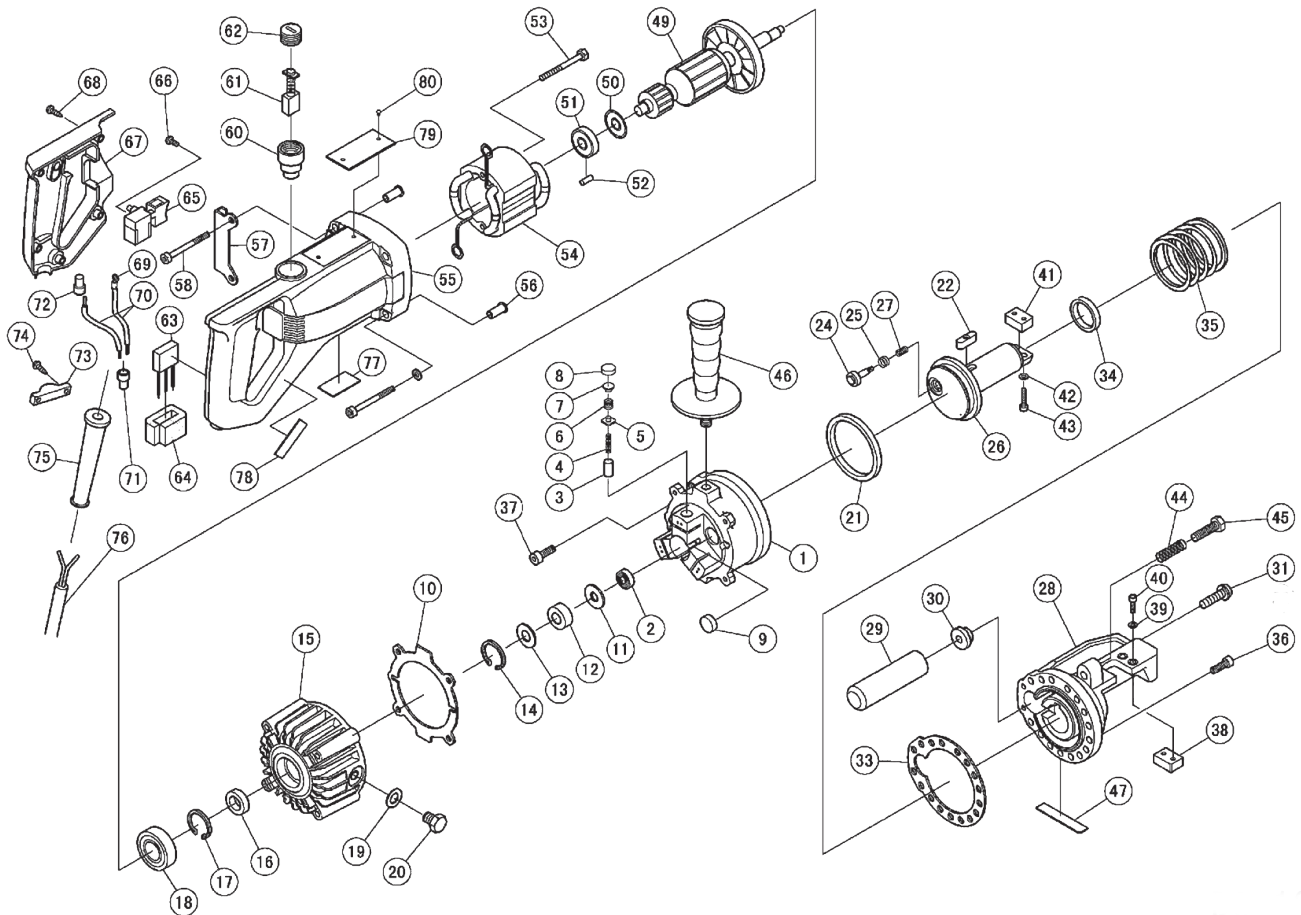

BN PRODUCTS-USA, LLC.

3450 Sabin Brown Road • Wickenburg, AZ 85390
(800) 992-3833 • (928) 684-2813 • mail@bnproducts.com

DC-16W Portable Rebar Cutter Parts Guide

BN PRODUCTS-USA, LLC.

3450 Sabin Brown Road • Wickenburg, AZ 85390

(800) 992-3833 • (928) 684-2813 • mail@bnproducts.com

DC-16W Portable Rebar Cutter Parts Guide

1	1CW0001	CYLINDER (DC 16X)
2	1CW0003	BALL BEARING 698
3	1C1327	RAM
4	1C1330	RAM RETURN SPRING
5	1C13281	DELIVERY VALVE
6	1C1331	DELIVERY VALVE SPRING
7	1C13352	SPRING GUIDE
8	1C13292	PUMP HEAD SEAL
9	3P1044	MAGNET FILTER
10	1C1615	PUMP CASE PACKING
11	1C1325	BEARING GUIDE
12	1C1340	NEEDLE BEARING
13	1C1325	BEARING GUIDE
14	1C1326	SNAP RING H27
15	4V0001A	PUMP CASE
16	7SD15257	OIL SEAL
17	7HR26	SNAP RING H26
18	76002VV	BALL BEARING 6002VV
19	1C1305	SEAL WASHER
20	1C1304	OIL PLUG M10x15
21	1C1604	SEAL PACKING
22	1C16182	PISTON KEY
24	1C1319	RETURN VALVE
25	1CL0143	RETURN VALVE SPRING
26	1C16172	PISTON
27	1C1323	VALVE END SPRING
28	1C16012	HOUSING
29	1C1616	AIR BAG
30	1C1620	AIR BAG NUT
31	1CM2028	Set Bolt
33	1C16142	CYLINDER PACKING
34	1C16021	SEAL PACKING SKY30
35	1C16052	RETURN SPRING
36	7CB06020	CAP BOLT M6x20
37	7CB06020	CAP BOLT M6x20
38	RB-16X	CUTTER BLOCK SET
39	7SW0005	SPRING WASHER M5
40	7CB05018	CAP BOLT M5x18
41	SEE 38	SEE 38

42	7GW0005	WASHER M5
43	7CB05015	CAP BOLT M5x15
44	1C1603	LOCK SPRING
45	7B810040	STOPPER BOLT M10X40
46	1C1627	SIDE HANDLE
47	7DN167	STICKER
49	4V0001B	ARMATURE WITH CAM
50	4V0001J	DUST SEAL (A)
51	7608VV	BALL BEARING 608VV
52	4V0001G	BEARING LOCK
53	7WNS05060	TAPPING SCREW D5x60
54	4V0001C	STATOR COIL
55	4V0001H	MOTOR HOUSING
56	4V0001K	SLEEVE
57	4V0001L	FOOT
58	7CB05080	CAP BOLT M5x80
59	7SS04005	SET SCREW M4x5
60	4V0001D	BRUSH HOLDER
61	1C1961A	CARBON BRUSH SET
62	4V0001E	BRUSH CAP
63	4V0001P	CONDENSER
64	4V0001Q	SUPPORT (B)
65	4V0001N	SWITCH
66	7WB035006	SWITCH BOLT M3.5X6
67	4V0001M	SWITCH COVER
68	7WNS04020	TAPPING SCREW D4X20
69	4V0001S	TERMINAL
70	4V0001T	LEAD WIRE
71	4V0001U	CONNECTOR 50091
72	4V0001W	CONNECTOR 50092
73	4V0001R	CORD CLIP
74	7FNS04016	TAPPING SCREW D4X16
75	4V0001X	CORD ARMER
76	4V0001V	CORD SET
77	7DN018	STICKER
78	7DN121	STICKER
79	7DN202	NAME PLATE
80	7R020032	RIVET