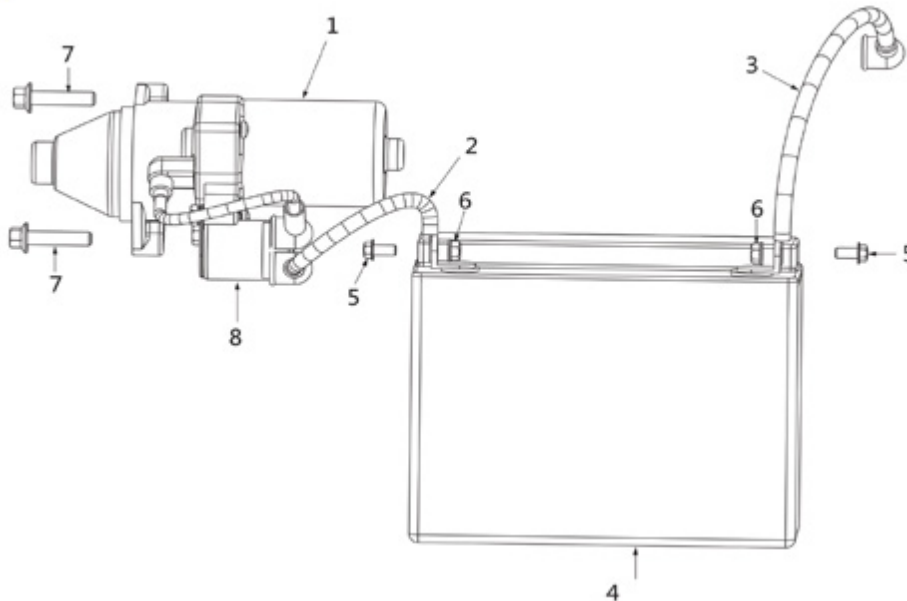

BNG5000 Electric Starter Parts
BN PRODUCTS-USA, LLC.

No:	Item ID:	Description
1	GPD88-2070-A04-00-00	Starting motor parts.
2	GP460-2480-002-00-00	Battery positive pole wire
3	GP522-2480-009-00-00	Battery negative pole wire
4	GP460-2460-004-00-00	Battery
5		Bolt M6x12 (included with battery)
6		Nut M6 (included with battery)
7	GP5787-08035-00-01	Bolt M8x35
8		Starter Solenoid (included with starting motor)