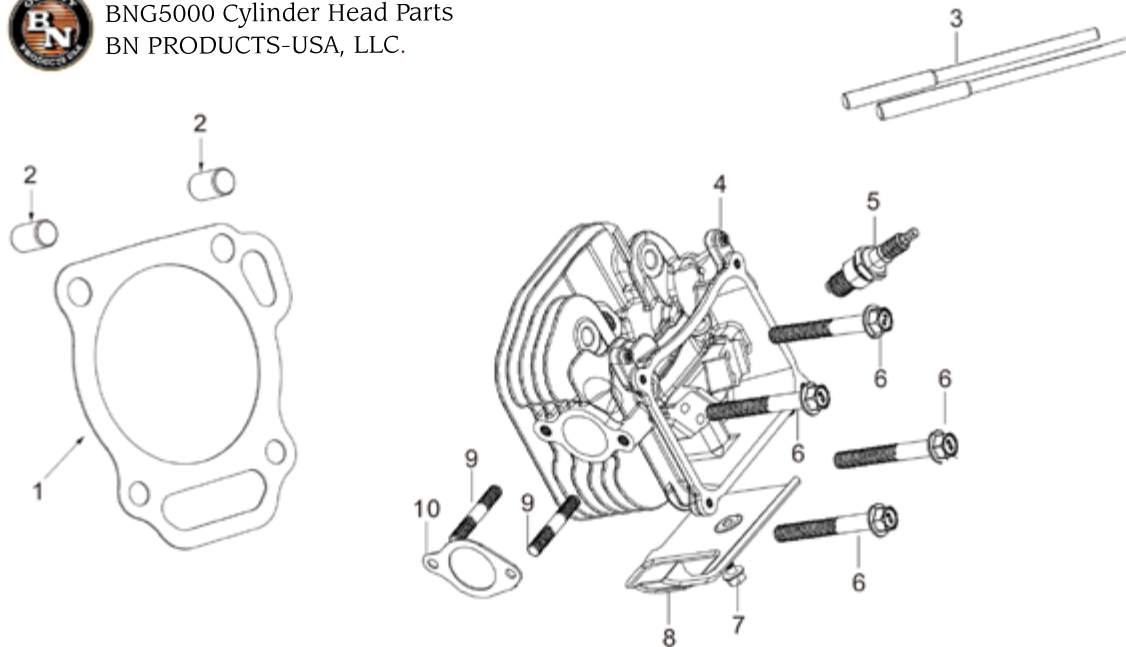

BNG5000 Crankshaft Parts
BN PRODUCTS-USA, LLC.

No:	Item ID:	Description
1	GPD88-2040-001-00-00	Flywheel
2	GP188-2030-E01-63-00	Flywheel fan
3	GP188-2020-001-00-00	Starter sleeve
4	GP6177-16000-06-01	Nut, Flywheel M16x1.5
5	GP188-0180-005-60-00	Crankshaft.
6	GP188-2100-C02-00-00	Ignition coil.
7	GP168-2160-001-00-00	Spark plug. F6RTC, F7RTC
8	GP5787-06025-22-01	Bolt M6x25
9	GP188-1060-001-00-00	Balance spindle
10	GP168-2180-001-00-00	Wrench, Spark plug 155mm
12	GPD88-2050-001-00-00	Charge coil
13	GPD88-2090-001-00-00	Fixer, Charge coil
14	GP5787-06008-00-01	Bolt M6x8
15	GP5787-06030-00-01	Bolt M6x30

BNG5000 Crankcase Cover Parts
BN PRODUCTS-USA, LLC.

No:	Item ID:	Description
1	GP188-1010-002-00-00	Crankcase cover
2	GP188-3150-001-00-00	Oil Seal Ø35xØ52x7
3	GP188-0280-001-00-00	Ball bearing 6207
4	GP188-3040-004-00-00	Gasket, Crankcase
5	GP520-1230-001-16-00	Oil dip stick assy.
5.1		Oil dip stick & refill plug
5.2		Seal, Oil gauge
6	GP5787-08042-00-01	Bolt M8x42
7	GP188-1370-002-00-00	Baffle, Crankcase cover
8	GP188-0270-001-00-00	Ball bearing 6202
9	GP188-1070-001-00-00	Centrifugal gear parts
9.1		Washer, Slip cap Ø12.8x6.7x1
9.2		Centrifugal gear assy.
9.3		Center axis
9.4		Clip, Center axis
9.5		Slip cap
10	GP5789-05010-00-01	Screw M5X1

BNG5000 Cylinder Head Parts
BN PRODUCTS-USA, LLC.

No:	Item ID:	Description
1	GP188-3020-006-00-00	Gasket, Cylinder head
2	GP188-3170-002-00-00	Set pin Ø12x20
3	GP0900-68105-00-01	Stud, Intake Port M6x8x105
4	GP188-0010-C03-00-00	Cylinder Head Assy.
5	GP168-2160-001-00-00	Spark Plug
6	GP5787-10080-05-01	Bolt, M10x1.25x80
7	GP5787-06012-00-01	Bolt, M6x12
8	GP188-2230-C01-00-00	Under Wind Guide
9	GP0900-08037-00-01	Stud, Exhaust Port M8x37
10	GPT92-3100-001-00-00	Gasket