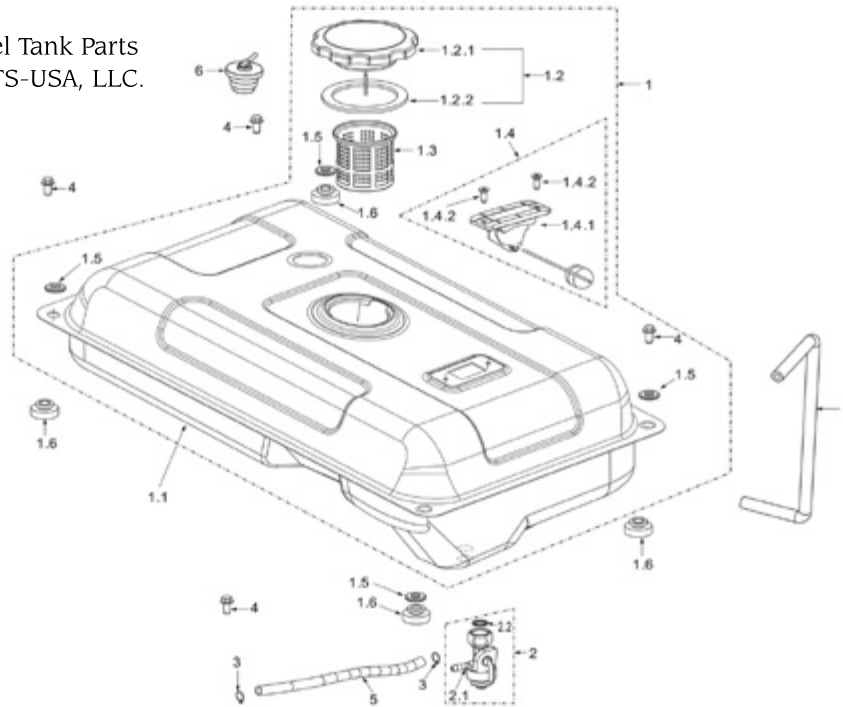

BNG5000 Fuel Tank Parts
BN PRODUCTS-USA, LLC.

No:	Item ID:	Description
1	GP520-3200-C71-P5-00	Fuel tank assy.
1.1		Fuel tank
1.2	GP520-3200-C71-P9-02	Gas Cap assy.
1.2.1		Gas Cap
1.2.2		Gas Cap Seal
1.3	GP520-3200-C71-P9-05	Fuel filter Ø52x48
1.4	GP460-3200-001-00-06	Fuel gauge assy.
1.4.1		Fuel gauge
1.4.2		Screw M5x10
1.5	GP460-4100-001-20-00	Washer Ø6xØ25x1
1.6	GP520-3200-C71-P9-10	Fuel tank absorber
2	GP520-3200-C71-D7-00	Gas Valve assy.
2.1		Gas valve
2.2		Rubber seal, gas valve
3	GP458-2360-003-00-00	Clamp, fuel tube Ø9x0.5
4	GP5787-06025-00-01	Bolt M6x25
5	GP188-2330-C05-00-00	Fuel tube Ø8.5xØ4.5
6	GP188-3200-C01-00-01	A one-way vent
7	GP520-2330-C03-00-00	Evaporate tube