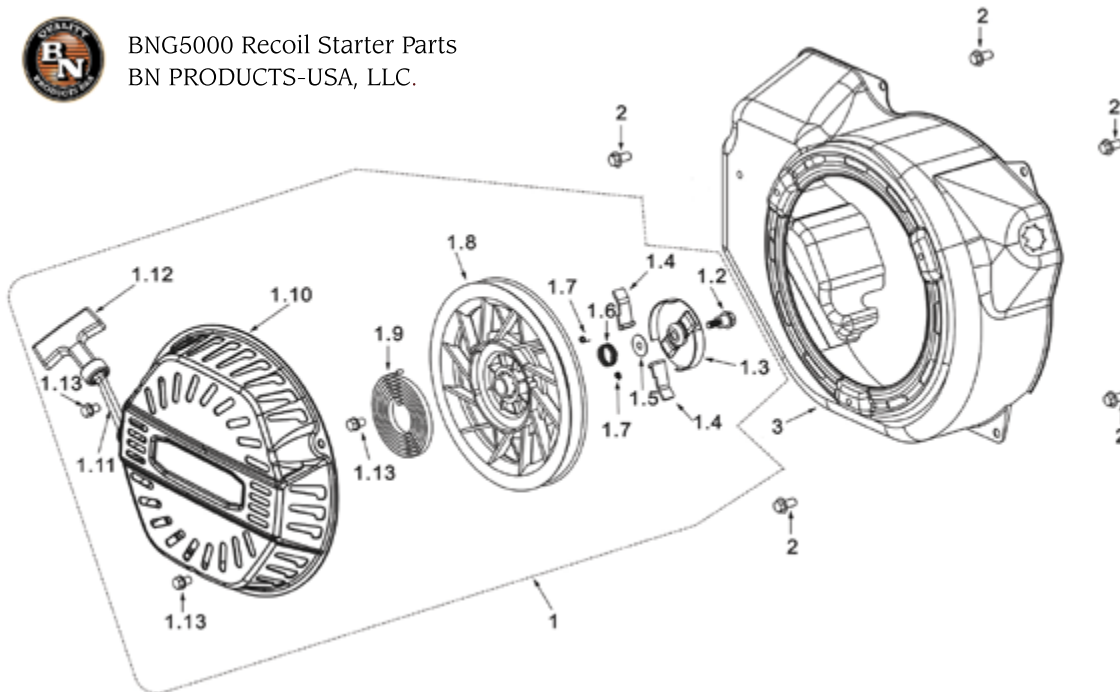

BNG5000 Recoil Starter Parts
BN PRODUCTS-USA, LLC.

No:	Item ID:	Description
1	T92.2000.070.04.02	Recoil starter assy.
1.2		Pivot bolt
1.3		Ratchet guide
1.4		Ratchet
1.5		Washer Ø5xØ17x0.5
1.6		Friction spring Ø16xØ1
1.7		Ratchet spring Ø5.5xØ0.2
1.8		Roller
1.9		Starter spring
1.10		Starter cover
1.11		Rope
1.12		Pulling handle
1.13		Bolt M6x8
2	GP5787-06012-00-01	Bolt M6x12
3	GP188-2000-C02-00-01	Fan cover