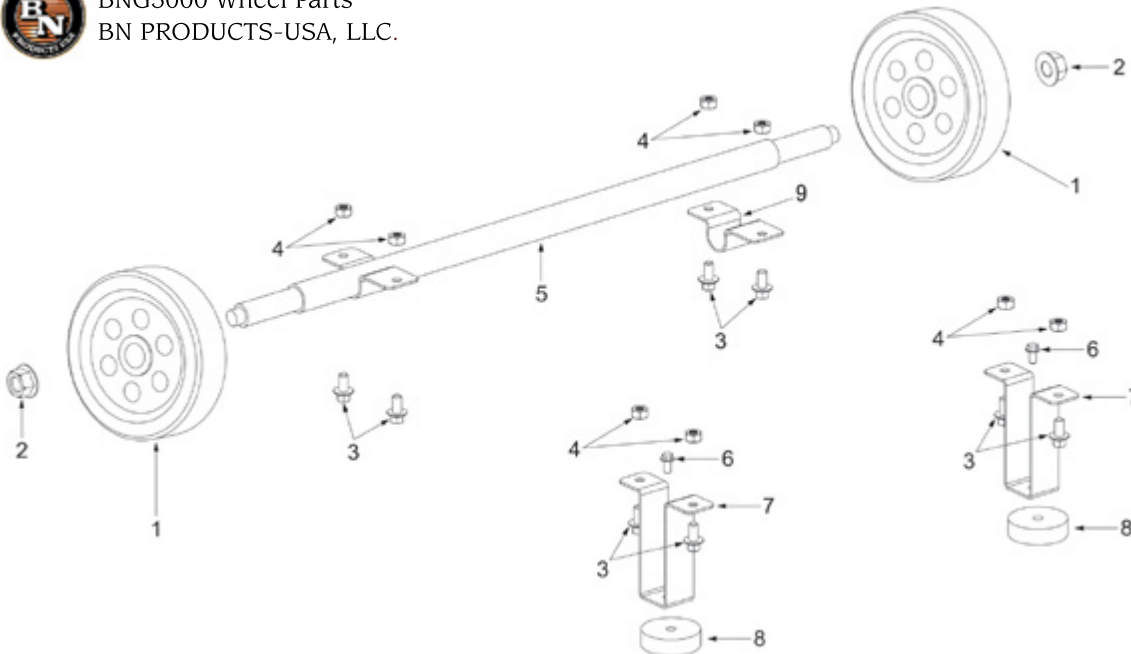

BNG5000 Wheel Parts
BN PRODUCTS-USA, LLC.

No:	Item ID:	Description
1	GP524-3332-014-00-00	Solid Wheel
2	GP6177-12000-07-01	Nut M12x1.75
3	GP5787-08016-00-01	Bolt M8x16
4	GP6177-08000-00-01	Nut M8
5	GP520-3335-S01-04-00	Axle Ø18x660
6	GP5787-06012-00-01	Bolt M6x12
7	GP520-3334-001-04-00	Leg
8	GP520-3360-003-00-00	Foot
9	GP520-3330-122-04-04	Axle Bracket