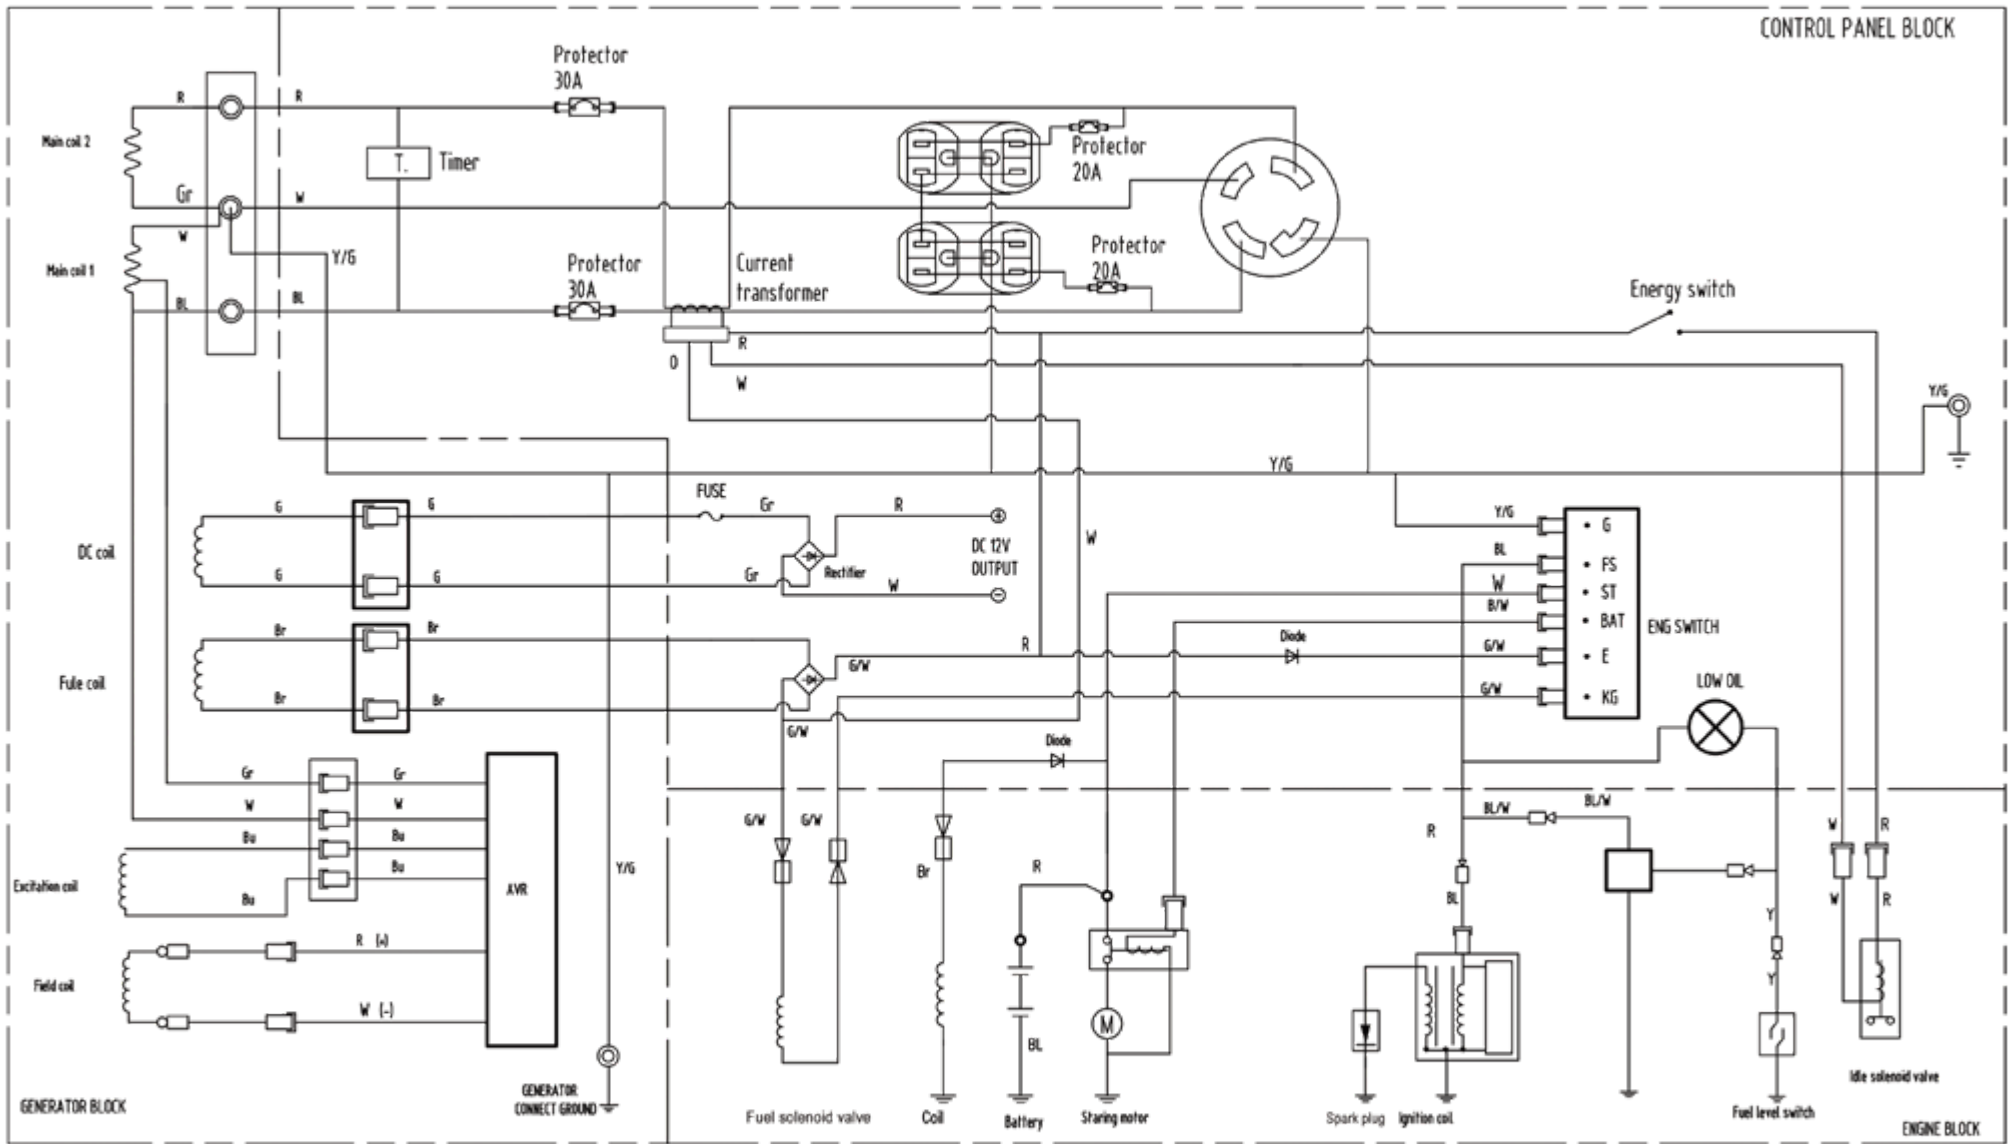

ENG SWITCH

	KS	E	ST	BAT	E	FS
OFF	⊖	⊖			⊖	⊖
ON						
START			⊖	⊖		

BL	Black	R	red
Y	yellow	W	white
BU	blue	Br	Brown
G	green	Gr	grey