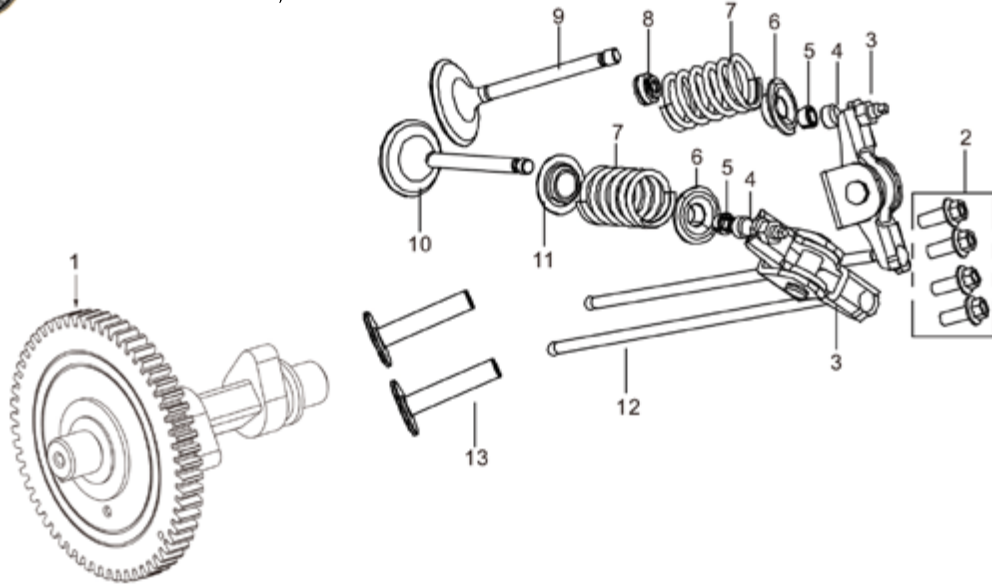

BNG5000 Recoil Starter Parts
BN PRODUCTS-USA, LLC.

No:	Item ID:	Description
1	T92.2000.070.04.02	Recoil starter assy.
1.2		Pivot bolt
1.3		Ratchet guide
1.4		Ratchet
1.5		Washer Ø5xØ17x0.5
1.6		Friction spring Ø16xØ1
1.7		Ratchet spring Ø5.5xØ0.2
1.8		Roller
1.9		Starter spring
1.10		Starter cover
1.11		Rope
1.12		Pulling handle
1.13		Bolt M6x8
2	GP5787-06012-00-01	Bolt M6x12
3	GP188-2000-C02-00-01	Fan cover

BNG5000 Cylinder Head Parts
BN PRODUCTS-USA, LLC.

No:	Item ID:	Description
1	GP188-3020-006-00-00	Gasket, Cylinder head
2	GP188-3170-002-00-00	Set pin Ø12x20
3	GP0900-68105-00-01	Stud, Intake Port M6x8x105
4	GP188-0010-C03-00-00	Cylinder Head Assy.
5	GP168-2160-001-00-00	Spark Plug
6	GP5787-10080-05-01	Bolt, M10x1.25x80
7	GP5787-06012-00-01	Bolt, M6x12
8	GP188-2230-C01-00-00	Under Wind Guide
9	GP0900-08037-00-01	Stud, Exhaust Port M8x37
10	GPT92-3100-001-00-00	Gasket

BNG5000 Cylinder Head Cover
BN PRODUCTS-USA, LLC.

No:	Item ID:	Description
1	GP5787-06020-00-01	Bolt, M6x20
2	GPT92-0001-001-00-00	Cylinder Head Cover
3	GPT92-3000-001-00-00	Gasket, Cylinder Head Cover
4	GPT92-7061-002-00-00	Packing, Breather Chamber
5	GPT92-7061-001-00-00	Cap, Breather Chamber
6	GP5787-06008-00-01	Bolt, Flange M6x08
7	GPT92-7080-001-00-00	Oil Strainer 22*19.5*13.5

BNG5000 Camshaft Parts
BN PRODUCTS-USA, LLC.

No:	Item ID:	Description
1	GP188-1040-005-00-00	Camshaft assy.
2	GP5787-06012-00-01	Bolt, M6x12
3	GPT92-0100-001-00-00	Rocker assy.
4	GP188-0090-001-00-00	Cap, Exhaust Valve
5	GPT92-1120.001.00.00	Valve Collet
6	GPT92-0060-001-00-00	Retainer, Valve Spring
7	GPT92-0040-001-00-00	Spring, Valve
8	GP188-0085-001-00-00	Oil Seal, Intake Valve
9	GPT92-0020-001-00-00	Intake Valve Ø39.5
10	GPT92-0030-001-00-00	Exhaust Valve Ø34
11	GP188-0080-001-00-00	Spring Under Seat, Exhaust Valve
12	GPT92-0160-002-00-00	Push Rod
13	GP188-1030-001-00-00	Tappet