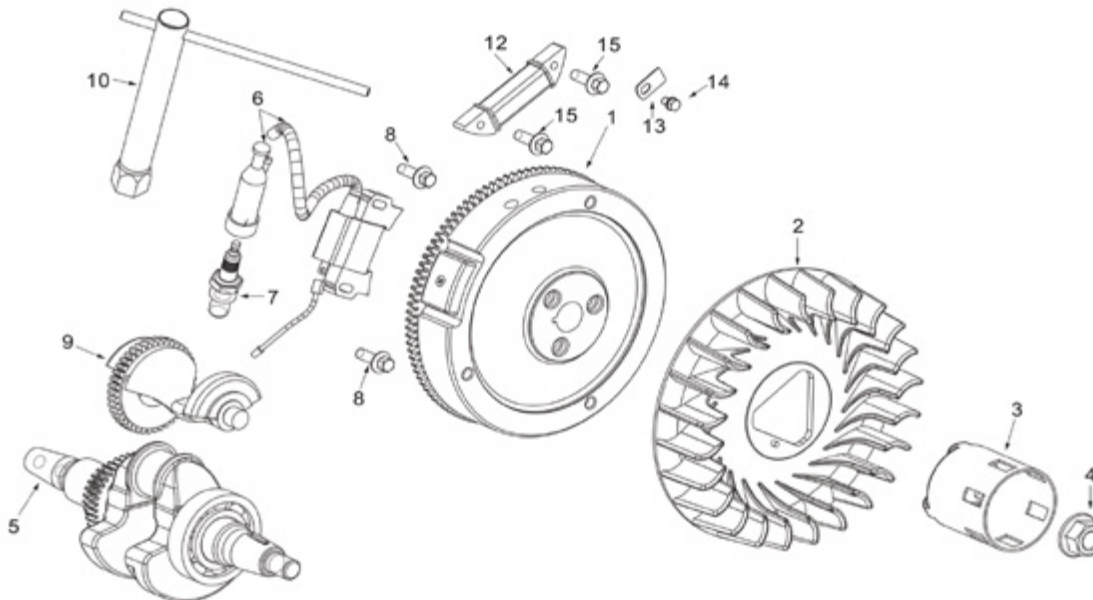

BNG5000-Parts-Manual-03-2019.indd

BNG5000 Crankcase Parts
BN PRODUCTS-USA, LLC.

No:	Item ID:	Description
1	GPD88-1000-E01-00-00	Crankcase Body 5GF
2	GP188-1100-001-00-00	Sway bar
3	GP188-1110-001-67-00	Washer, Sway bar Ø17x8.3x1
4	GP188-1120-001-00-00	Split clip
5	GP188-1220-001-00-00	Wire hoop
6	GP168-1200-001-00-00	Current amplifier
7	GP188-0270-001-00-00	Ball bearing 6202
8	GP188-3150-001-00-00	Oil Seal Ø35xØ52x7
9	GP188-1020-002-00-001	Oil sensor assy.
10	GP188-1260-001-66-00	Washer, Drain bolt Ø20.5xØ12.3
11	GP188-1250-001-00-20	Drain bolt M12x1.5x15
12	GP5787-06012-00-01	Bolt M6X12
13	GP5787-06014-00-01	Bolt M6X14
14	GP188-3170-001-00-00	Set pin Ø8x14
15	GP188-2065-001-00-00	Rubberwreath, Crankcase
16	GP188-3150-003-00-00	Oil seal, Sway bar Ø8xØ14x4

BNG5000 Crankshaft Parts
BN PRODUCTS-USA, LLC.

No:	Item ID:	Description
1	GPD88-2040-001-00-00	Flywheel
2	GP188-2030-E01-63-00	Flywheel fan
3	GP188-2020-001-00-00	Starter sleeve
4	GP6177-16000-06-01	Nut, Flywheel M16x1.5
5	GP188-0180-005-60-00	Crankshaft.
6	GP188-2100-C02-00-00	Ignition coil.
7	GP168-2160-001-00-00	Spark plug. F6RTC, F7RTC
8	GP5787-06025-22-01	Bolt M6x25
9	GP188-1060-001-00-00	Balance spindle
10	GP168-2180-001-00-00	Wrench, Spark plug 155mm
12	GPD88-2050-001-00-00	Charge coil
13	GPD88-2090-001-00-00	Fixer, Charge coil
14	GP5787-06008-00-01	Bolt M6x8
15	GP5787-06030-00-01	Bolt M6x30