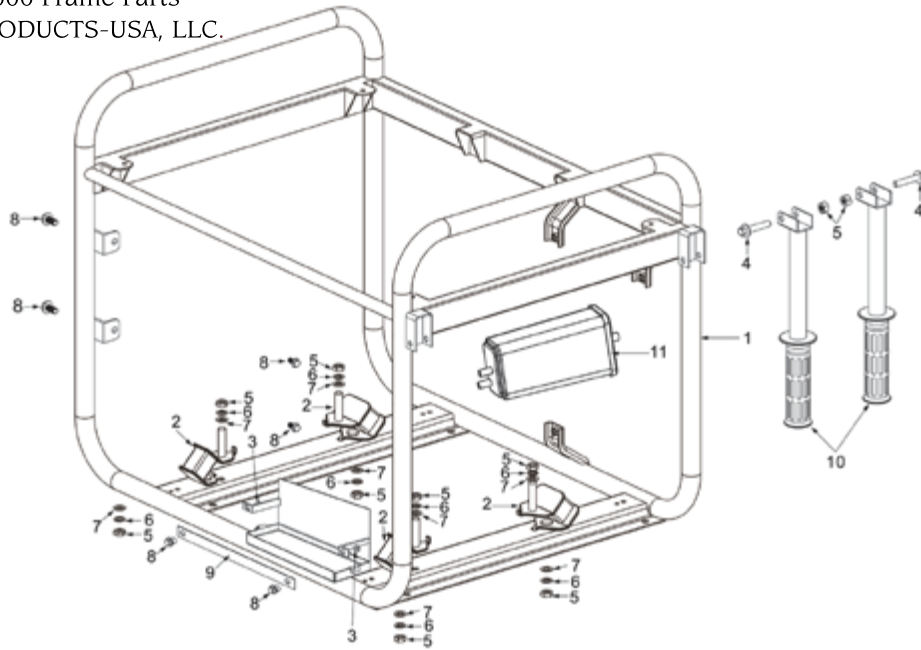

BNG5000 Frame Parts
BN PRODUCTS-USA, LLC.

No:	Item ID:	Description
1	GP500-3331-H15-04-00	Frame
2	GP520-3350-001-00-01	Absorber
3	GP6170-06000-00-01	Nut M6
4	GP5789-08042-00-01	Bolt M8x42
5	GP6177-08000-00-01	Nut M8
6	GP0093-08000-00-01	Spring washer Ø8
7	GP0097-08000-00-01	Washer Ø8
8	GP5787-06012-00-01	Bolt M6x12
9	GP460-3330-102-04-12	Battery Bar
10	GP520-3330-E91-04-05	Handle & Grip
11	GP520-4440-002-00-00	Carbon tank