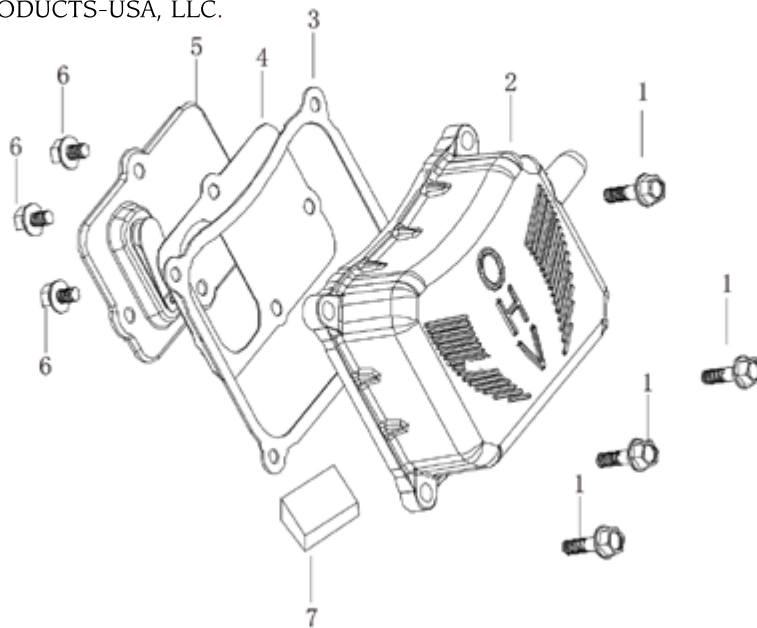

BNG5000 Cylinder Head Cover
BN PRODUCTS-USA, LLC.

No:	Item ID:	Description
1	GP5787-06020-00-01	Bolt, M6x20
2	GPT92-0001-001-00-00	Cylinder Head Cover
3	GPT92-3000-001-00-00	Gasket, Cylinder Head Cover
4	GPT92-7061-002-00-00	Packing, Breather Chamber
5	GPT92-7061-001-00-00	Cap, Breather Chamber
6	GP5787-06008-00-01	Bolt, Flange M6x08
7	GPT92-7080-001-00-00	Oil Strainer 22*19.5*13.5