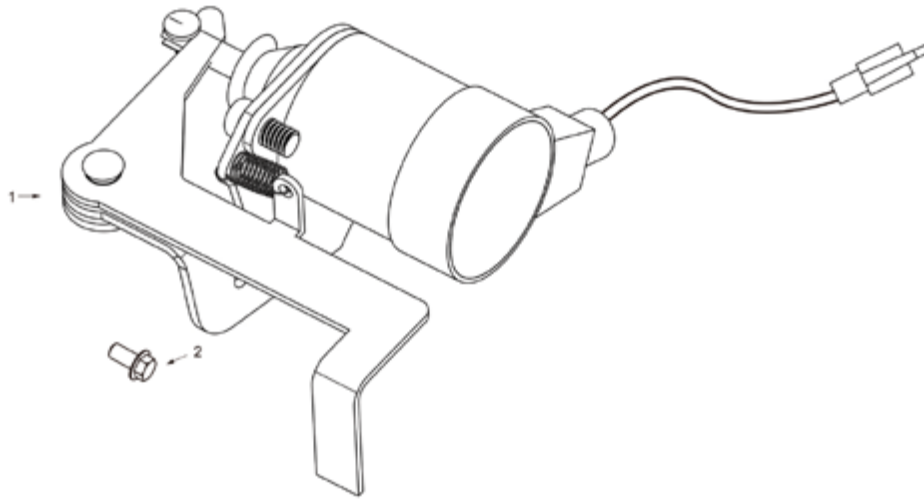

BNG5000 Idle Solenoid Valve Parts
BN PRODUCTS-USA, LLC.

No:	Item ID:	Description
1	GP580-1191-001-00-00	Idle Solenoid Valve
2	GP5787-06012-00-01	Bolt M6x12