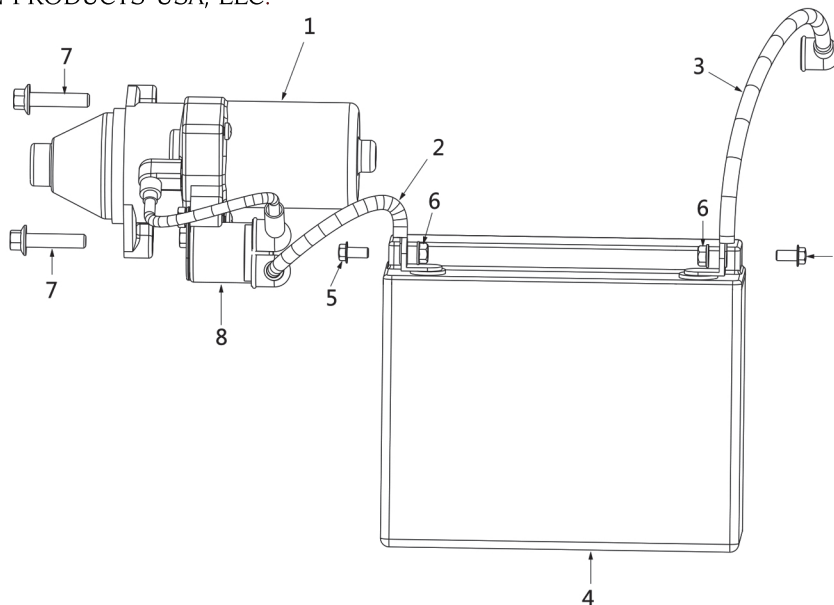

BNG7500-D4 ELECTRIC STARTER PARTS
BN PRODUCTS-USA, LLC.

No:	Item ID:	Description
1	GPD88-2070-A04-00-00	Starting motor parts.
2	GP460-2480-002-00-00	Battery positive pole wire
3	GP522-2480-009-00-00	Battery negative pole wire
4	GP460-2460-004-00-00	Battery
5		Bolt M6x12 (included with battery)
6		Nut M6 (included with battery)
7	GP5787-08035-00-01	Bolt M8x35
8		Starter Solenoid (included with starting motor)