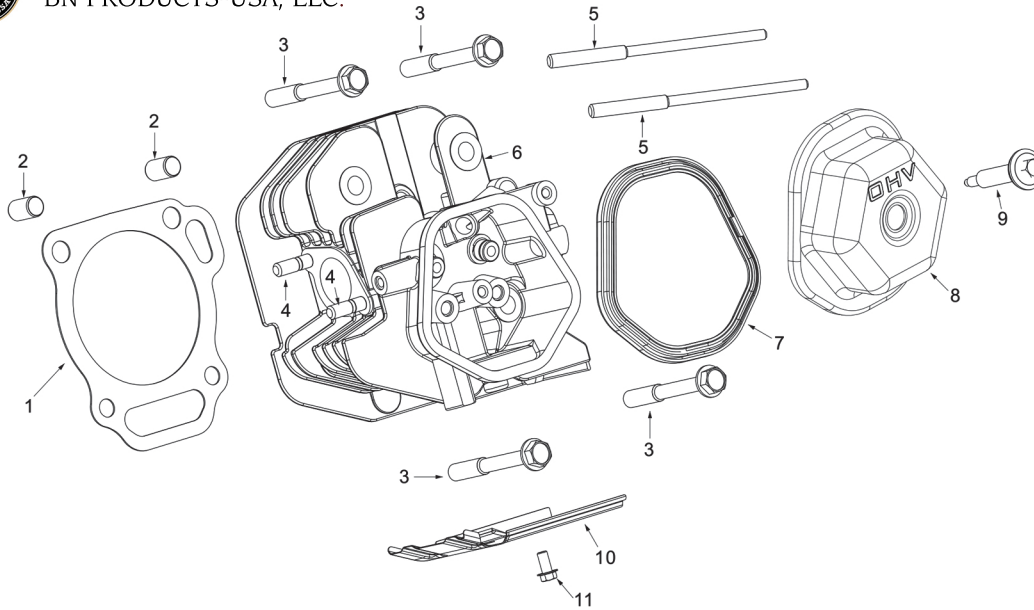

BNG7500-D4 CRANKSHAFT PARTS
BN PRODUCTS-USA, LLC.

No:	Item ID:	Description
1	GPD88-2040-001-00-00	Flywheel
2	GP188-2030-E01-63-00	Flywheel fan
3	GP188-2020-001-00-00	Starter sleeve
4	GP6177-16000-06-01	Nut, Flywheel M16x1.5
5	GPF92-0180-001-60-00	Crankshaft.
6	GP188-2100-001-00-00	Ignition coil.
7	GP168-2160-001-00-00	Spark plug. F6RTC, F7RTC
8	GP5787-06025-00-01	Bolt M6x25
9	GPF92-1060-001-00-00	Balance spindle
10	GP168-2180-011-00-00	Wrench, Spark plug 155mm and handle
12	GPD88-2050-001-00-00	Charge coil
13	GPD88-2090-001-00-00	Fixer, Charge coil
14	GP5787-06008-00-01	Bolt M6x8
15	GP5787-06030-00-01	Bolt M6x20

BNG7500-D4 CRANKCASE COVER PARTS
BN PRODUCTS-USA, LLC.

No:	Item ID:	Description
1	GP192-1010-002-00-00	Crankcase cover
2	GP188-3150-001-00-00	Oil Seal Ø35xØ52x7
3	GP188-0280-001-00-00	Ball bearing 6207
4	GP192-3040-004-00-00	Gasket, Crankcase
5	GP520-1230-001-16-00	Oil dip stick assy.
5.1		Oil dip stick & refill plug
5.2		Seal, Oil gauge
6	GP5787-08042-00-01	Bolt M8x42
7	GPF92-1370-002-00-00	Baffle, Crankcase cover
8	GP188-0270-001-00-00	Ball bearing 6202
9	GP188-1070-001-00-00	Centrifugal gear parts
9.1		Washer, Slip cap Ø12.8x6.7x1
9.2		Centrifugal gear assy.
9.3		Center axis
9.4		Clip, Center axis
9.5		Slip cap
10	GP5789-05010-00-01	Screw M5X10

BNG7500-D4 CYLINDER HEAD PARTS
BN PRODUCTS-USA, LLC.

No:	Item ID:	Description
1	GP192-3020-001-00-00	Gasket, Cylinder head
2	GP188-3170-002-00-00	Set pin Ø12x20
3	GP05787-10080-00-01	Bolt M10x1.25x80
4	GP0900-08035-00-01	Stud, Exhaust Port M8x35
5	GP0900-68105-00-01	Stud, Intake port M6xM8x105
6	GPF92-0010-001-00-00	Cylinder Head Assy.
7	GP188-3010-001-00-00	Gasket, cyinder head cover
8	GP188-0001-002-00-01	Cylinder head cover
9	GP188-0255-001-20-00	Bolt, M6x63.3
10	GP188-2230-001-00-01	Under Wind Guide
11	GP5787-06012-00-01	Bolt, M6x12