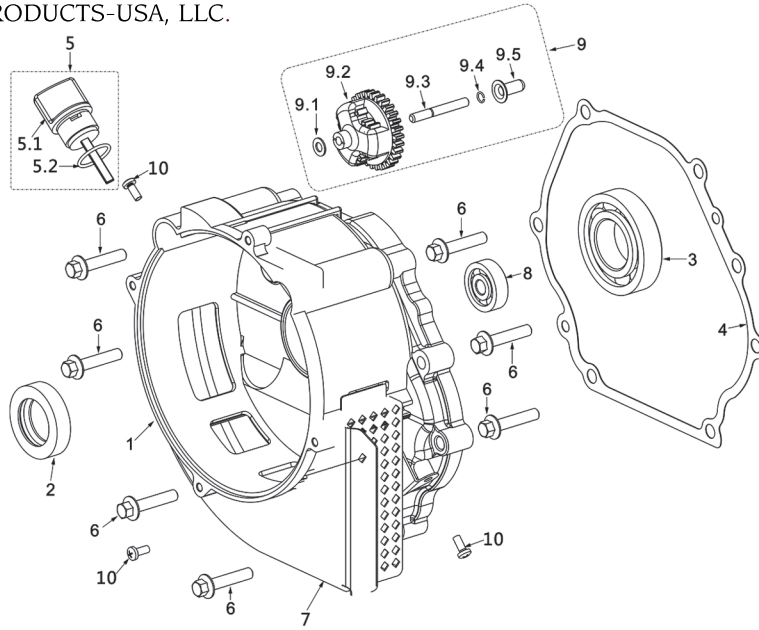

BNG7500-D4 CRANKCASE PARTS
BN PRODUCTS-USA, LLC.

No:	Item ID:	Description
1	GPD92-1000-002-00-00	Crankcase Body 7.5GF
2	GP188-1100-001-00-00	Sway bar
3	GP188-1110-001-67-00	Washer, Sway bar Ø17x8.3x1
4	GP188-1120-001-00-00	Split clip
5		Wire hoop
6	GP168-1200-001-00-00	Current amplifier
7	GP188-0270-001-00-00	Ball bearing 6202
8	GP188-3150-001-00-00	Oil Seal Ø35xØ52x7
9	GP188-1020-002-00-001	Oil sensor assy.
10	GP188-1260-001-66-00	Washer, Drain bolt Ø20.5xØ12.3
11	GP188-1250-001-00-20	Drain bolt M12x1.5x15
12	GP5787-06012-00-01	Bolt M6X12
13	GP5787-06014-00-01	Bolt M6X14
14	GP188-3170-001-00-00	Set pin Ø8x12
15	GP188-2065-001-00-00	Rubberwreath, Crankcase
16	GP188-3150-003-00-00	Oil seal, Sway bar Ø8xØ14x4

BNG7500-D4 CRANKSHAFT PARTS
BN PRODUCTS-USA, LLC.

No:	Item ID:	Description
1	GPD88-2040-001-00-00	Flywheel
2	GP188-2030-E01-63-00	Flywheel fan
3	GP188-2020-001-00-00	Starter sleeve
4	GP6177-16000-06-01	Nut, Flywheel M16x1.5
5	GPF92-0180-001-60-00	Crankshaft.
6	GP188-2100-001-00-00	Ignition coil.
7	GP168-2160-001-00-00	Spark plug. F6RTC, F7RTC
8	GP5787-06025-00-01	Bolt M6x25
9	GPF92-1060-001-00-00	Balance spindle
10	GP168-2180-011-00-00	Wrench, Spark plug 155mm and handle
12	GPD88-2050-001-00-00	Charge coil
13	GPD88-2090-001-00-00	Fixer, Charge coil
14	GP5787-06008-00-01	Bolt M6x8
15	GP5787-06030-00-01	Bolt M6x20

BNG7500-D4 CRANKCASE COVER PARTS
BN PRODUCTS-USA, LLC.

No:	Item ID:	Description
1	GP192-1010-002-00-00	Crankcase cover
2	GP188-3150-001-00-00	Oil Seal Ø35xØ52x7
3	GP188-0280-001-00-00	Ball bearing 6207
4	GP192-3040-004-00-00	Gasket, Crankcase
5	GP520-1230-001-16-00	Oil dip stick assy.
5.1		Oil dip stick & refill plug
5.2		Seal, Oil gauge
6	GP5787-08042-00-01	Bolt M8x42
7	GPF92-1370-002-00-00	Baffle, Crankcase cover
8	GP188-0270-001-00-00	Ball bearing 6202
9	GP188-1070-001-00-00	Centrifugal gear parts
9.1		Washer, Slip cap Ø12.8x6.7x1
9.2		Centrifugal gear assy.
9.3		Center axis
9.4		Clip, Center axis
9.5		Slip cap
10	GP5789-05010-00-01	Screw M5X10