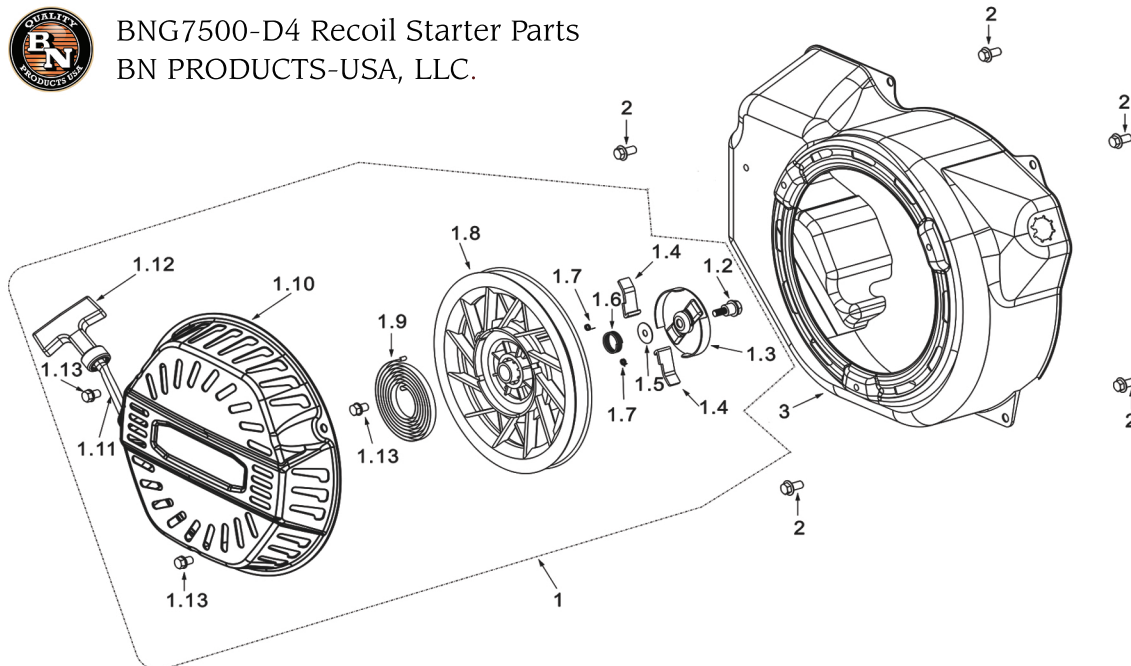

BNG7500-D4 Recoil Starter Parts
BN PRODUCTS-USA, LLC.

No:	Item ID:	Description
1	GP188-2000-004-P5-00	Recoil starter assy.
1.2		Pivot bolt
1.3		Ratchet guide
1.4		Ratchet
1.5		Washer Ø5xØ17x0.5
1.6		Friction spring Ø16xØ1
1.7		Ratchet spring Ø5.5xØ0.2
1.8		Roller
1.9		Starter spring
1.10		Starter cover
1.11		Rope
1.12		Pulling handle
1.13		Bolt M6x8
2	GP5787-06012-00-01	Bolt M6x12
3	GP188-2000-002-04-03	Fan cover