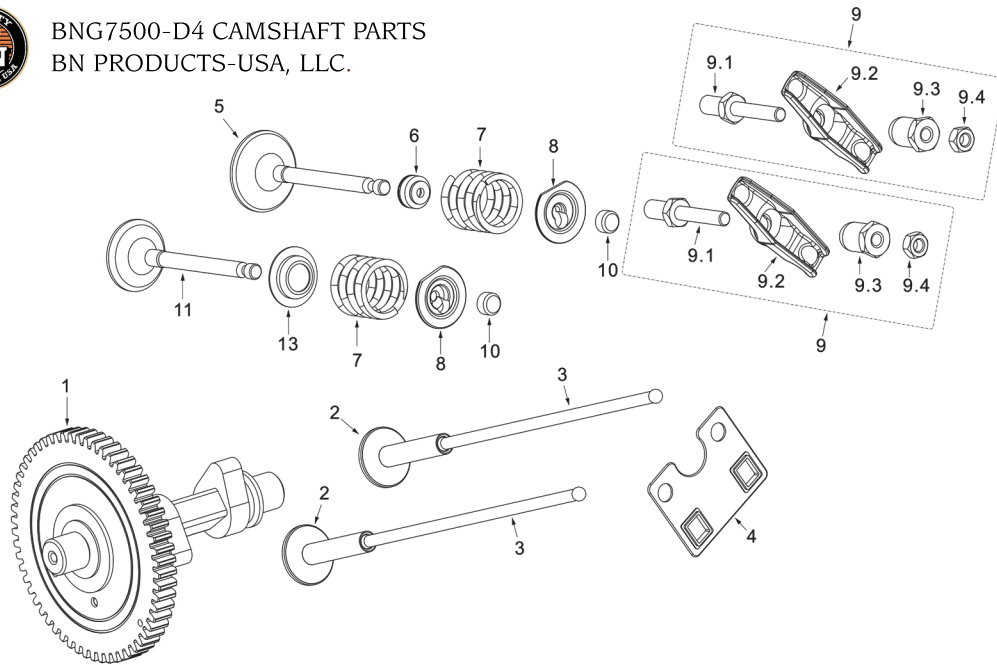

BNG7500-D4 Recoil Starter Parts
BN PRODUCTS-USA, LLC.

No:	Item ID:	Description
1	GP188-2000-004-P5-00	Recoil starter assy.
1.2		Pivot bolt
1.3		Ratchet guide
1.4		Ratchet
1.5		Washer Ø5xØ17x0.5
1.6		Friction spring Ø16xØ1
1.7		Ratchet spring Ø5.5xØ0.2
1.8		Roller
1.9		Starter spring
1.10		Starter cover
1.11		Rope
1.12		Pulling handle
1.13		Bolt M6x8
2	GP5787-06012-00-01	Bolt M6x12
3	GP188-2000-002-04-03	Fan cover

BNG7500-D4 CYLINDER HEAD PARTS
BN PRODUCTS-USA, LLC.

No:	Item ID:	Description
1	GP192-3020-001-00-00	Gasket, Cylinder head
2	GP188-3170-002-00-00	Set pin Ø12x20
3	GP05787-10080-00-01	Bolt M10x1.25x80
4	GP0900-08035-00-01	Stud, Exhaust Port M8x35
5	GP0900-68105-00-01	Stud, Intake port M6xM8x105
6	GPF92-0010-001-00-00	Cylinder Head Assy.
7	GP188-3010-001-00-00	Gasket, cyinder head cover
8	GP188-0001-002-00-01	Cylinder head cover
9	GP188-0255-001-20-00	Bolt, M6x63.3
10	GP188-2230-001-00-01	Under Wind Guide
11	GP5787-06012-00-01	Bolt, M6x12

BNG7500-D4 CAMSHAFT PARTS
BN PRODUCTS-USA, LLC.

No:	Item ID:	Description
1	GP192-1040-E01-60-00	Camshaft assy.
2	GP188-1030-001-00-00	Tappet
3	GP188-0160-002-00-00	Pusher Ø5x166
4	GP188-0150-001-00-00	Pusher guide
5	GP190-0020-004-00-00	Intake valve
6	GP188-0085-001-00-00	Oil Seal, Intake Valve
7	GP188-0040-001-00-00	Valve Spring
8	GP188-0070-001-00-00	Spring seat, Exhaust valve
9	GP188-0100-001-00-00	Rocker assy.
9.1		Stud, Rocker assy. M8x35
9.2		Rocker
9.3		Adjust nut, sphere M6
9.4		Lock nut M6
10	GP188-0090-001-00-00	Cap, Exhaust valve
11	GP190-0030-001-00-00	Exhaust valve
13	GP188-0080-001-00-00	Bottom spring seat

BNG7500-D4 PISTON PARTS
BN PRODUCTS-USA, LLC.

No:	Item ID:	Description
1	GP190-0190-001-00-00	Connecting rod assy.
1.1		Bolt, Connecting rod
1.2		Cover, Connecting rod
1.3		Body, Connecting rod
2	GP192-0200-002-00-00	Piston
3	GP188-0220-001-00-00	Piston pin Ø20xØ14x62
4	GP188-0230-001-00-00	Clip, Piston pin Ø21.5xØ1
5		First air ring
6		Second air ring
7		Set off ring
8		Scraper ring