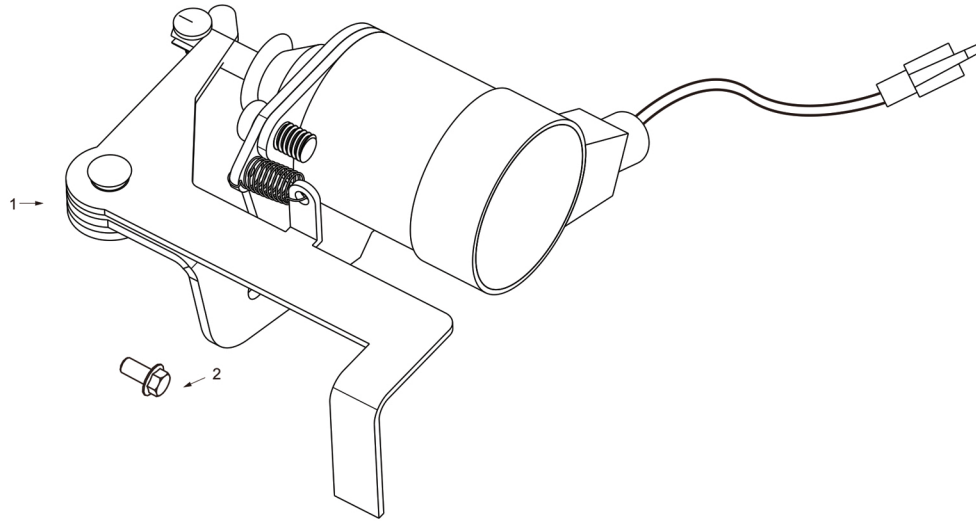

BNG7500-D4 Idle Solenoid Valve Parts
BN PRODUCTS-USA, LLC.

No:	Item ID:	Description
1	GP580-1191-001-00-00	Idle Solenoid Valve
2	GP5787-06012-00-01	Bolt M6x12