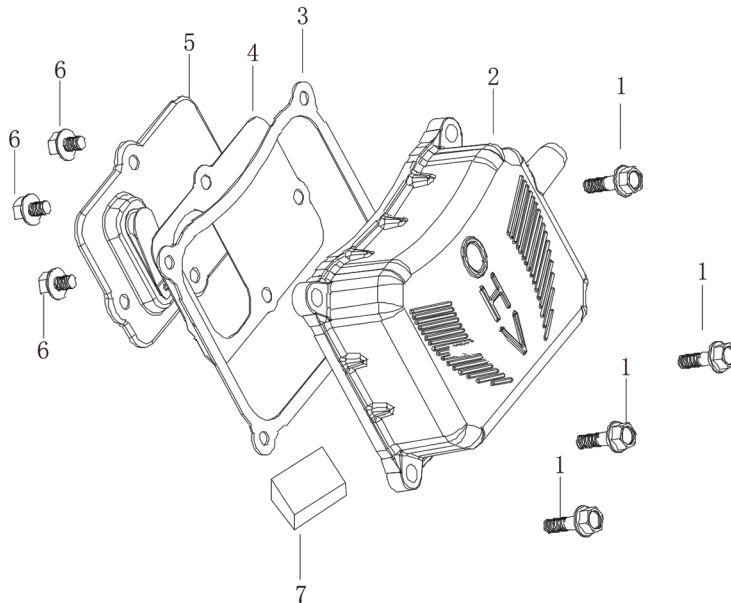

BNG7500-D4 Cylinder Head Cover
BN PRODUCTS-USA, LLC.

No:	Item ID:	Description
1	GP5787-06020-00-01	Bolt, M6x20
2	GPT92-0001-001-00-00	Cylinder Head Cover
3	GPT92-3000-001-00-00	Gasket, Cylinder Head Cover
4	GPT92-7061-002-00-00	Packing, Breather Chamber
5	GPT92-7061-001-00-00	Cap, Breather Chamber
6	GP5789-05010-00-01	Bolt, Flange M5x10
7	GPT92-7080-001-00-00	Oil Strainer 22*19.5*13.5