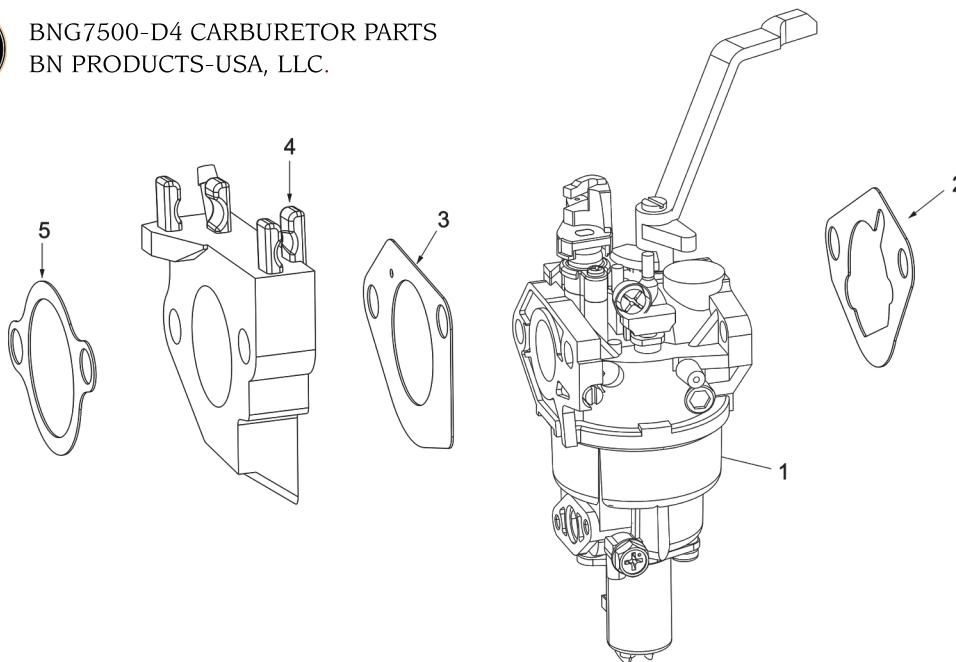

BNG7500-D4 CARBURETOR PARTS
BN PRODUCTS-USA, LLC.

No:	Item ID:	Description
1	GP192-2260-007-00-00	Carburetor assy.
2	GP188-2340-001-00-00	Gasket, air cleaner
3	GP188-3080-004-00-00	Gasket, carburetor
4	GP188-2300-001-00-00	Block, carburetor
5	GP188-3060-004-00-00	Gasket, inlet port