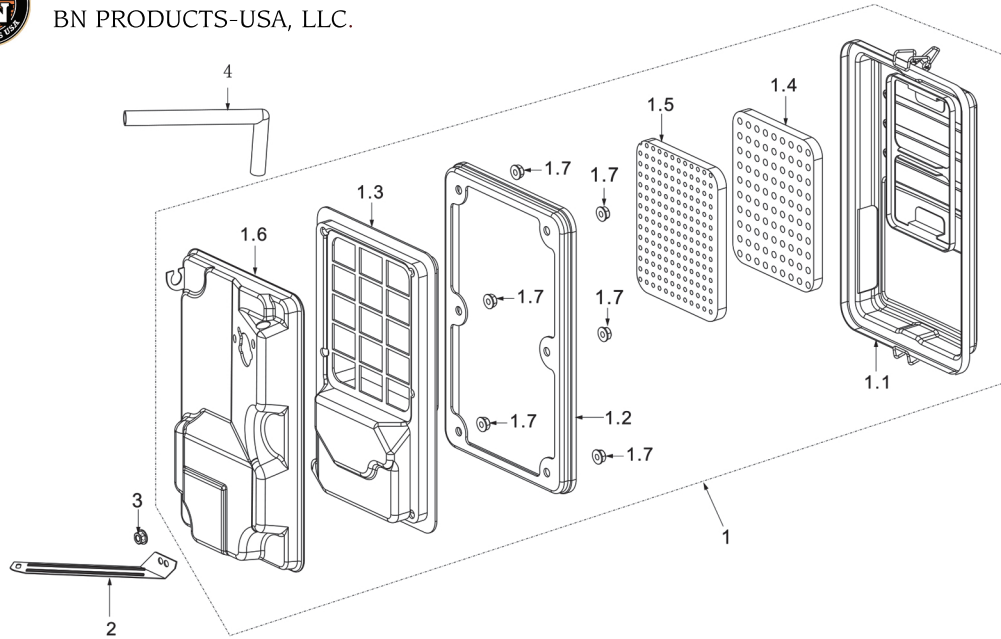

BNG7500-D4 AIR CLEANER PARTS
BN PRODUCTS-USA, LLC.

No:	Item ID:	Description
1	GP188-2280-C03-00-00	Air cleaner assy.
1.1		Lower case cover
1.2		Rubber seal, air cleaner
1.3		Support case
1.4	GP188-2280-C03-00-02	Foam filter B High density
1.5	GP188-2280-C03-00-01	Foam filter A Low density
1.6		Upper case cover
1.7		Nut M5
2	GP173-2290-001-00-00	Support, air cleaner
3	GP6177-06000-00-01	Nut M6
4	GP188-2370-002-00-00	Air duck