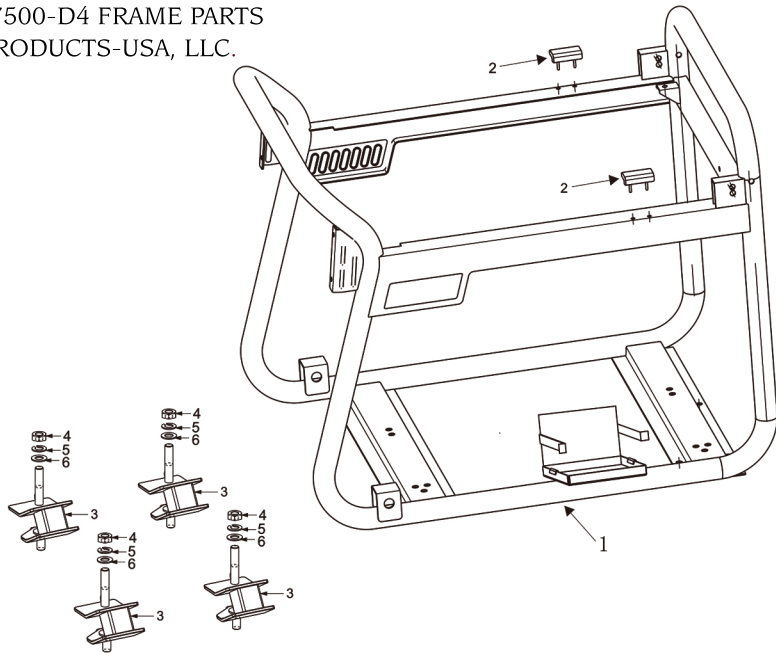

BNG7500-D4 FRAME PARTS
BN PRODUCTS-USA, LLC.

No:	Item ID:	Description
1	GP560-3331-K42-D7-00	Frame
2	GP520-4620-002-00-00	Frame absorber
3	GP560-3330-116-D7-01	A absorber
4	GP6170-08000-00-01	Nut M8
5	GP0093-08000-00-01	Spring washer Ø8
6	GP0097-08000-00-01	Washer Ø8