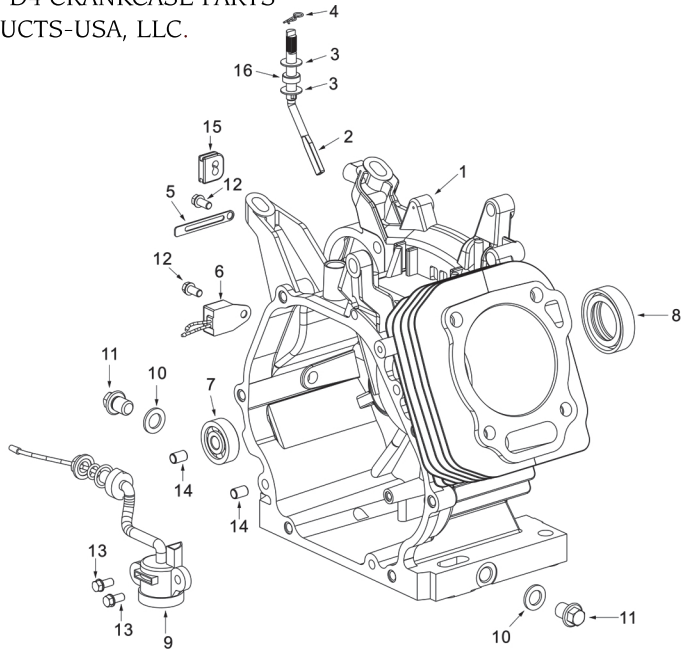

BNG7500-D4 CRANKCASE PARTS
BN PRODUCTS-USA, LLC.

No:	Item ID:	Description
1	GPD92-1000-002-00-00	Crankcase Body 7.5GF
2	GP188-1100-001-00-00	Sway bar
3	GP188-1110-001-67-00	Washer, Sway bar Ø17x8.3x1
4	GP188-1120-001-00-00	Split clip
5		Wire hoop
6	GP168-1200-001-00-00	Current amplifier
7	GP188-0270-001-00-00	Ball bearing 6202
8	GP188-3150-001-00-00	Oil Seal Ø35xØ52x7
9	GP188-1020-002-00-001	Oil sensor assy.
10	GP188-1260-001-66-00	Washer, Drain bolt Ø20.5xØ12.3
11	GP188-1250-001-00-20	Drain bolt M12x1.5x15
12	GP5787-06012-00-01	Bolt M6X12
13	GP5787-06014-00-01	Bolt M6X14
14	GP188-3170-001-00-00	Set pin Ø8x12
15	GP188-2065-001-00-00	Rubberwreath, Crankcase
16	GP188-3150-003-00-00	Oil seal, Sway bar Ø8xØ14x4

BNG7500-D4 CRANKSHAFT PARTS
BN PRODUCTS-USA, LLC.

No:	Item ID:	Description
1	GPD88-2040-001-00-00	Flywheel
2	GP188-2030-E01-63-00	Flywheel fan
3	GP188-2020-001-00-00	Starter sleeve
4	GP6177-16000-06-01	Nut, Flywheel M16x1.5
5	GPF92-0180-001-60-00	Crankshaft.
6	GP188-2100-001-00-00	Ignition coil.
7	GP168-2160-001-00-00	Spark plug. F6RTC, F7RTC
8	GP5787-06025-00-01	Bolt M6x25
9	GPF92-1060-001-00-00	Balance spindle
10	GP168-2180-011-00-00	Wrench, Spark plug 155mm and handle
12	GPD88-2050-001-00-00	Charge coil
13	GPD88-2090-001-00-00	Fixer, Charge coil
14	GP5787-06008-00-01	Bolt M6x8
15	GP5787-06030-00-01	Bolt M6x20

BNG7500-D4 CAMSHAFT PARTS
BN PRODUCTS-USA, LLC.

No:	Item ID:	Description
1	GP192-1040-E01-60-00	Camshaft assy.
2	GP188-1030-001-00-00	Tappet
3	GP188-0160-002-00-00	Pusher Ø5x166
4	GP188-0150-001-00-00	Pusher guide
5	GP190-0020-004-00-00	Intake valve
6	GP188-0085-001-00-00	Oil Seal, Intake Valve
7	GP188-0040-001-00-00	Valve Spring
8	GP188-0070-001-00-00	Spring seat, Exhaust valve
9	GP188-0100-001-00-00	Rocker assy.
9.1		Stud, Rocker assy. M8x35
9.2		Rocker
9.3		Adjust nut, sphere M6
9.4		Lock nut M6
10	GP188-0090-001-00-00	Cap, Exhaust valve
11	GP190-0030-001-00-00	Exhaust valve
13	GP188-0080-001-00-00	Bottom spring seat