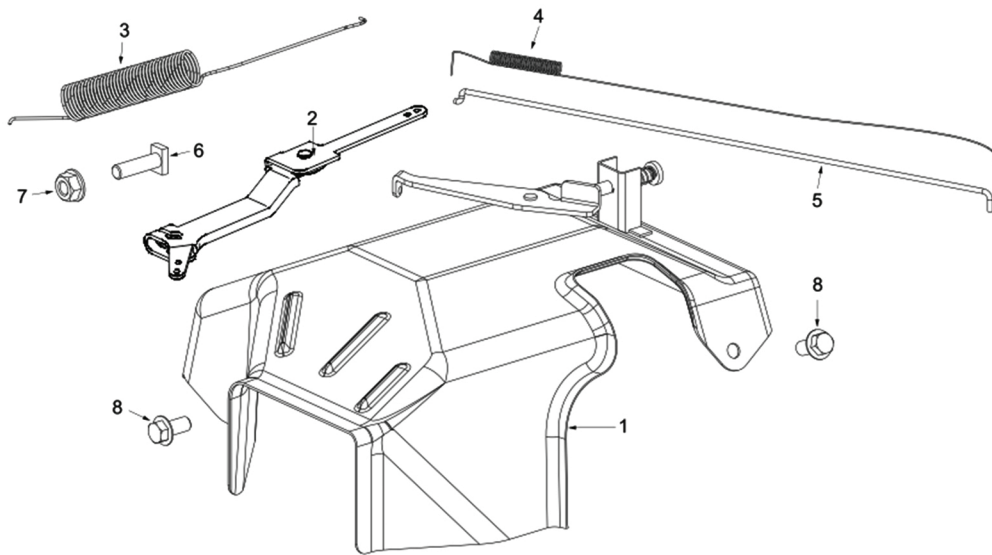

BNG7500-D4 Speed Adjustment Base Parts
BN PRODUCTS-USA, LLC.

No:	Item ID:	Description
1	GP188-1180-002-00-00	Speed adjustment base assy.
2	GP580-1130-A01-00-00	Speed adjustment arm
3	GPF92-1150-001-00-00	Return Spring
4	GP188-1160-001-00-00	Fine adjustment spring
5	GP188-1140-001-00-00	Pulling rod Ø2x239
6		Quadrate bolt M6x21
7		Nut M6
8	GP5787-06012-00-01	Bolt M6x12