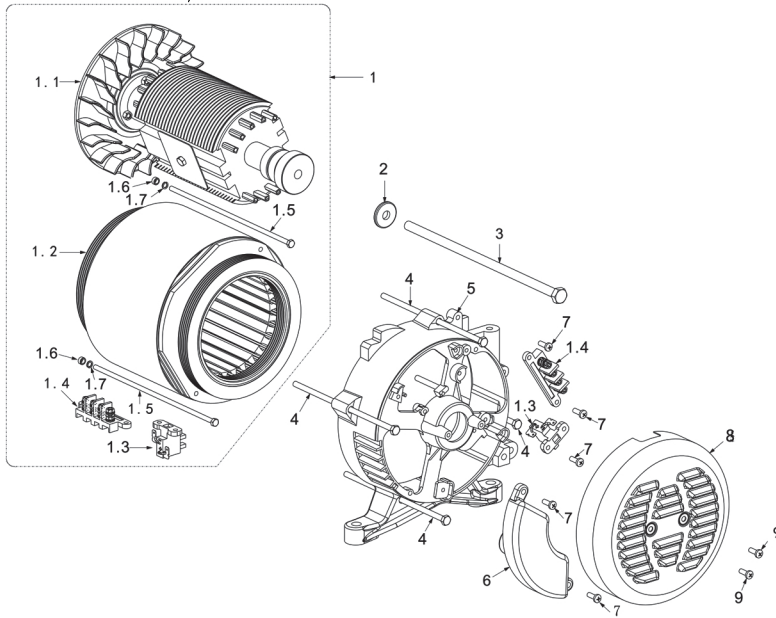

BNG7500-D4 STATOR AND ROTOR PARTS
BN PRODUCTS-USA, LLC.

No:	Item ID:	Description
1	GP560-4000-B02-00-00	Stator & Rotor Assy. 120/240V, 60HZ
1.1		Rotor assy.
1.2		Stator assy.
1.3		Brush assy.
1.4		Connecting block assy.
1.5	GP0021-05220-00-01	Bolt, Stator M5x240
1.6	GP0889-05000-00-01	Nut M5
1.7	GP0093-05000-00-01	Spring washer Ø5
2	GP520-4100-003-20-00	Washer Ø30xØ10x3
3	GP0021-10283-05-01	Bolt M10x1.25x283
4	GP5789-06200-04-01	Bolt M6x200
5	GP520-4010-001-00-00	Support, stator & rotor
6	GP555-4020-P03-00-00	AVR assy.
7	GP5798-05018-00-01	Bolt M5x18
8	GP520-4060-001-04-00	Bottom cover, stator & rotor
9	GP5789-05010-00-07	Bolt M5x10