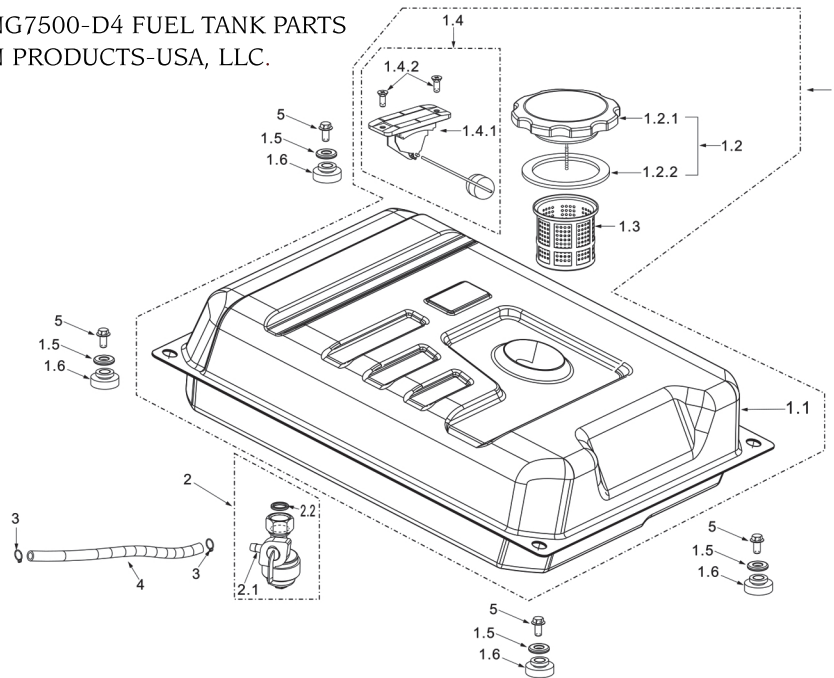

BNG7500-D4 FUEL TANK PARTS
BN PRODUCTS-USA, LLC.

No:	Item ID:	Description
1	GP520-3200-C71-P5-00	Fuel tank assy.
1.1		Fuel tank
1.2	GP520-3200-C71-K9-01	Gas Cap assy.
1.2.1		Gas Cap
1.2.2		Gas Cap Seal
1.3	GP520-3200-C71-P9-05	Fuel filter Ø52x48
1.4		Fuel gauge assy.
1.4.1		Fuel gauge
1.4.2		Screw M5x10
1.5	GP460-4100-001-20-00	Washer Ø6xØ25x1
1.6		Fuel tank absorber
2	GP460-3210-001-00-00	Gas Valve assy.
2.1		Gas valve
2.2		Rubber seal, Gas Valve
3	GP168-2360-001-00-00	Clamp, fuel tube Ø9x0.5
4	GP5787-06025-00-01	Bolt M6x25
5	GP188-2330-C05-00-00	Fuel tube Ø8.5xØ4.5
6	GP188-3200-C01-00-01	A one-way vent
7	GP520-2330-C03-00-00	Evaporate tube