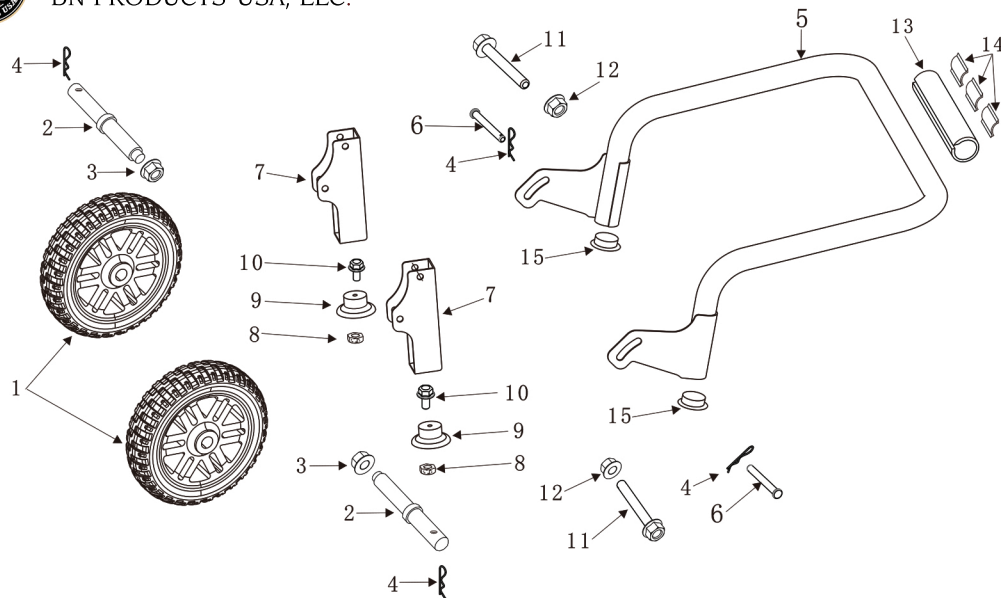

BNG7500-D4 WHEEL PARTS
BN PRODUCTS-USA, LLC.

No:	Item ID:	Description
1	GP572-3332-002-00-00	Solid Wheel
2	GP855-7344-009-21-00	Wheel and axle Ø16x116
3	GP617-10000-05-01	Nut M10*1.25
4	GP855-7341-001-21-00	The R pin Ø2.3
5	GP520-3330-K01-10-00	Pushing hands
6	GP855-7344-006-21-00	Bowel Ø8x35
7	GP995-3360-001-00-00	Shock absorber rubber feet
8	GP5787-06012-00-01	Bolt M6x12
9	GP520-3330-K01-04-01	Cast Iron Support
10	GP6170-08000-00-01	Nut M8
11	GP855-7344-008-21-00	Bowel Ø8x50
12	GP6170-08000-00-01	Nut M8
13	GP520-4620-001-10-00	Jacket Nut Ø280/Ø28
14	GP520-4620-001-10-01	Jacket Connector
15	GP520-4620-001-10-00	Rubber plug