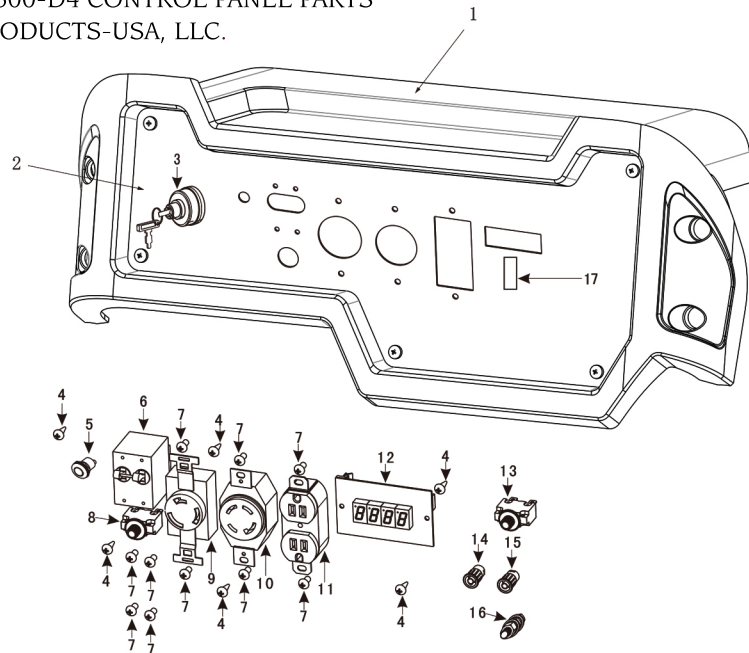

BNG7500-D4 CONTROL PANEL PARTS
BN PRODUCTS-USA, LLC.

No:	Item ID:	Description
1	GP560-3370-K12-04-01	Faceplate, rear cover
2	GP560-3370-H16-04-00	Panel
3	GP520-3405-004-00-00	Starcing Keys
4	GP560-3370-K12-04-03	Bolt M5x18
5	GP560-3370-K12-04-04	Oil alert indicator
6	GP560-3370-K12-04-05	Circuit breaker
7	GP560-3370-K12-04-06	Bolt M4x8
8	GP560-3370-K12-04-07	AC Current protector
9	GP520-3385-001-00-00	Four hole socket
10	GP475-3385-001-00-01	Three hole socket
11	GP580-3385-004-00-00	Duplex socket (GFCI)
12	GP520-3370-001-04-09	Digital display module
13	GP560-3370-K12-04-12	AC Current protector
14	GP560-3370-K12-04-13	DC negative pole
15	GP560-3370-K12-04-14	DC positive pole
16	GP560-3370-K12-04-15	Ground terminal
17	GP520-3370-K12-04-16	Idle speed switch