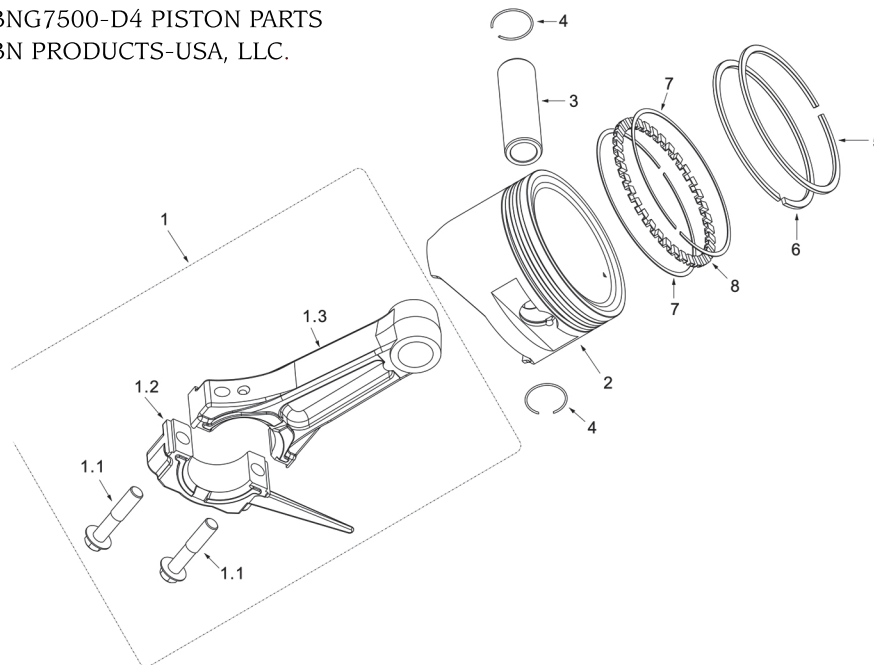

BNG7500-D4 CYLINDER HEAD PARTS
BN PRODUCTS-USA, LLC.

No:	Item ID:	Description
1	GP192-3020-001-00-00	Gasket, Cylinder head
2	GP188-3170-002-00-00	Set pin Ø12x20
3	GP05787-10080-00-01	Bolt M10x1.25x80
4	GP0900-08035-00-01	Stud, Exhaust Port M8x35
5	GP0900-68105-00-01	Stud, Intake port M6xM8x105
6	GPF92-0010-001-00-00	Cylinder Head Assy.
7	GP188-3010-001-00-00	Gasket, cyinder head cover
8	GP188-0001-002-00-01	Cylinder head cover
9	GP188-0255-001-20-00	Bolt, M6x63.3
10	GP188-2230-001-00-01	Under Wind Guide
11	GP5787-06012-00-01	Bolt, M6x12

BNG7500-D4 Cylinder Head Cover
BN PRODUCTS-USA, LLC.

No:	Item ID:	Description
1	GP5787-06020-00-01	Bolt, M6x20
2	GPT92-0001-001-00-00	Cylinder Head Cover
3	GPT92-3000-001-00-00	Gasket, Cylinder Head Cover
4	GPT92-7061-002-00-00	Packing, Breather Chamber
5	GPT92-7061-001-00-00	Cap, Breather Chamber
6	GP5789-05010-00-01	Bolt, Flange M5x10
7	GPT92-7080-001-00-00	Oil Strainer 22*19.5*13.5

BNG7500-D4 CAMSHAFT PARTS
BN PRODUCTS-USA, LLC.

No:	Item ID:	Description
1	GP192-1040-E01-60-00	Camshaft assy.
2	GP188-1030-001-00-00	Tappet
3	GP188-0160-002-00-00	Pusher Ø5x166
4	GP188-0150-001-00-00	Pusher guide
5	GP190-0020-004-00-00	Intake valve
6	GP188-0085-001-00-00	Oil Seal, Intake Valve
7	GP188-0040-001-00-00	Valve Spring
8	GP188-0070-001-00-00	Spring seat, Exhaust valve
9	GP188-0100-001-00-00	Rocker assy.
9.1		Stud, Rocker assy. M8x35
9.2		Rocker
9.3		Adjust nut, sphere M6
9.4		Lock nut M6
10	GP188-0090-001-00-00	Cap, Exhaust valve
11	GP190-0030-001-00-00	Exhaust valve
13	GP188-0080-001-00-00	Bottom spring seat

BNG7500-D4 PISTON PARTS
BN PRODUCTS-USA, LLC.

No:	Item ID:	Description
1	GP190-0190-001-00-00	Connecting rod assy.
1.1		Bolt, Connecting rod
1.2		Cover, Connecting rod
1.3		Body, Connecting rod
2	GP192-0200-002-00-00	Piston
3	GP188-0220-001-00-00	Piston pin Ø20xØ14x62
4	GP188-0230-001-00-00	Clip, Piston pin Ø21.5xØ1
5		First air ring
6		Second air ring
7		Set off ring
8		Scraper ring