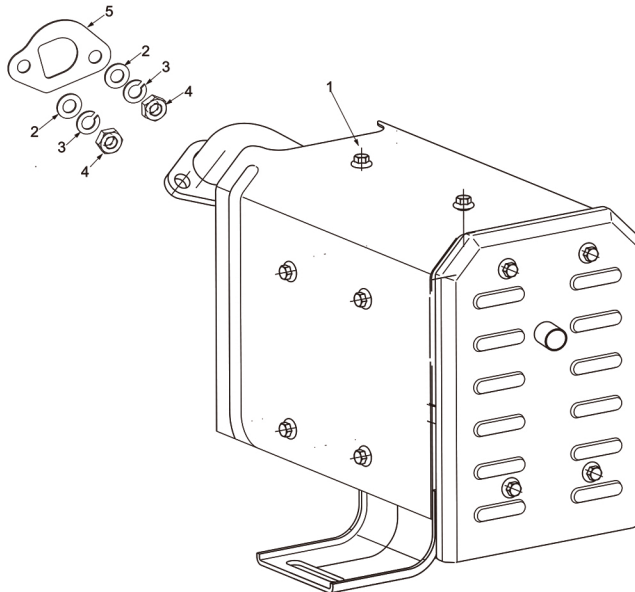

BNG7500-D4 MUFFLER PARTS
BN PRODUCTS-USA, LLC.

No:	Item ID:	Description
1	GP550-2400-011-00-00	Muffler ass.
2	GP6177-08000-00-01	Bolt M8
3	GP0093-08000-00-01	Spring washer Ø8
4	GP0097-08000-00-01	Washer Ø8
5	GP188-3100-001-00-00	Gasket, exhaust port