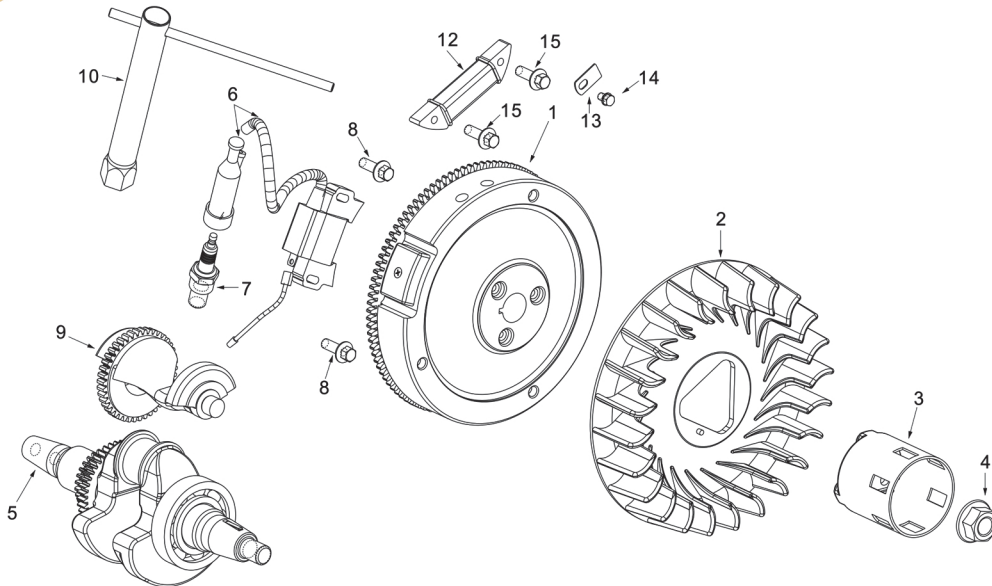

BNG7500-D4 CRANKCASE PARTS
BN PRODUCTS-USA, LLC.

No:	Item ID:	Description
1	GPD92-1000-002-00-00	Crankcase Body 7.5GF
2	GP188-1100-001-00-00	Sway bar
3	GP188-1110-001-67-00	Washer, Sway bar Ø17x8.3x1
4	GP188-1120-001-00-00	Split clip
5		Wire hoop
6	GP168-1200-001-00-00	Current amplifier
7	GP188-0270-001-00-00	Ball bearing 6202
8	GP188-3150-001-00-00	Oil Seal Ø35xØ52x7
9	GP188-1020-002-00-001	Oil sensor assy.
10	GP188-1260-001-66-00	Washer, Drain bolt Ø20.5xØ12.3
11	GP188-1250-001-00-20	Drain bolt M12x1.5x15
12	GP5787-06012-00-01	Bolt M6X12
13	GP5787-06014-00-01	Bolt M6X14
14	GP188-3170-001-00-00	Set pin Ø8x12
15	GP188-2065-001-00-00	Rubberwreath, Crankcase
16	GP188-3150-003-00-00	Oil seal, Sway bar Ø8xØ14x4

BNG7500-D4 CRANKSHAFT PARTS
BN PRODUCTS-USA, LLC.

No:	Item ID:	Description
1	GPD88-2040-001-00-00	Flywheel
2	GP188-2030-E01-63-00	Flywheel fan
3	GP188-2020-001-00-00	Starter sleeve
4	GP6177-16000-06-01	Nut, Flywheel M16x1.5
5	GPF92-0180-001-60-00	Crankshaft.
6	GP188-2100-001-00-00	Ignition coil.
7	GP168-2160-001-00-00	Spark plug. F6RTC, F7RTC
8	GP5787-06025-00-01	Bolt M6x25
9	GPF92-1060-001-00-00	Balance spindle
10	GP168-2180-011-00-00	Wrench, Spark plug 155mm and handle
12	GPD88-2050-001-00-00	Charge coil
13	GPD88-2090-001-00-00	Fixer, Charge coil
14	GP5787-06008-00-01	Bolt M6x8
15	GP5787-06030-00-01	Bolt M6x20

BNG7500-D4 CRANKCASE COVER PARTS
BN PRODUCTS-USA, LLC.

No:	Item ID:	Description
1	GP192-1010-002-00-00	Crankcase cover
2	GP188-3150-001-00-00	Oil Seal Ø35xØ52x7
3	GP188-0280-001-00-00	Ball bearing 6207
4	GP192-3040-004-00-00	Gasket, Crankcase
5	GP520-1230-001-16-00	Oil dip stick assy.
5.1		Oil dip stick & refill plug
5.2		Seal, Oil gauge
6	GP5787-08042-00-01	Bolt M8x42
7	GPF92-1370-002-00-00	Baffle, Crankcase cover
8	GP188-0270-001-00-00	Ball bearing 6202
9	GP188-1070-001-00-00	Centrifugal gear parts
9.1		Washer, Slip cap Ø12.8x6.7x1
9.2		Centrifugal gear assy.
9.3		Center axis
9.4		Clip, Center axis
9.5		Slip cap
10	GP5789-05010-00-01	Screw M5X10