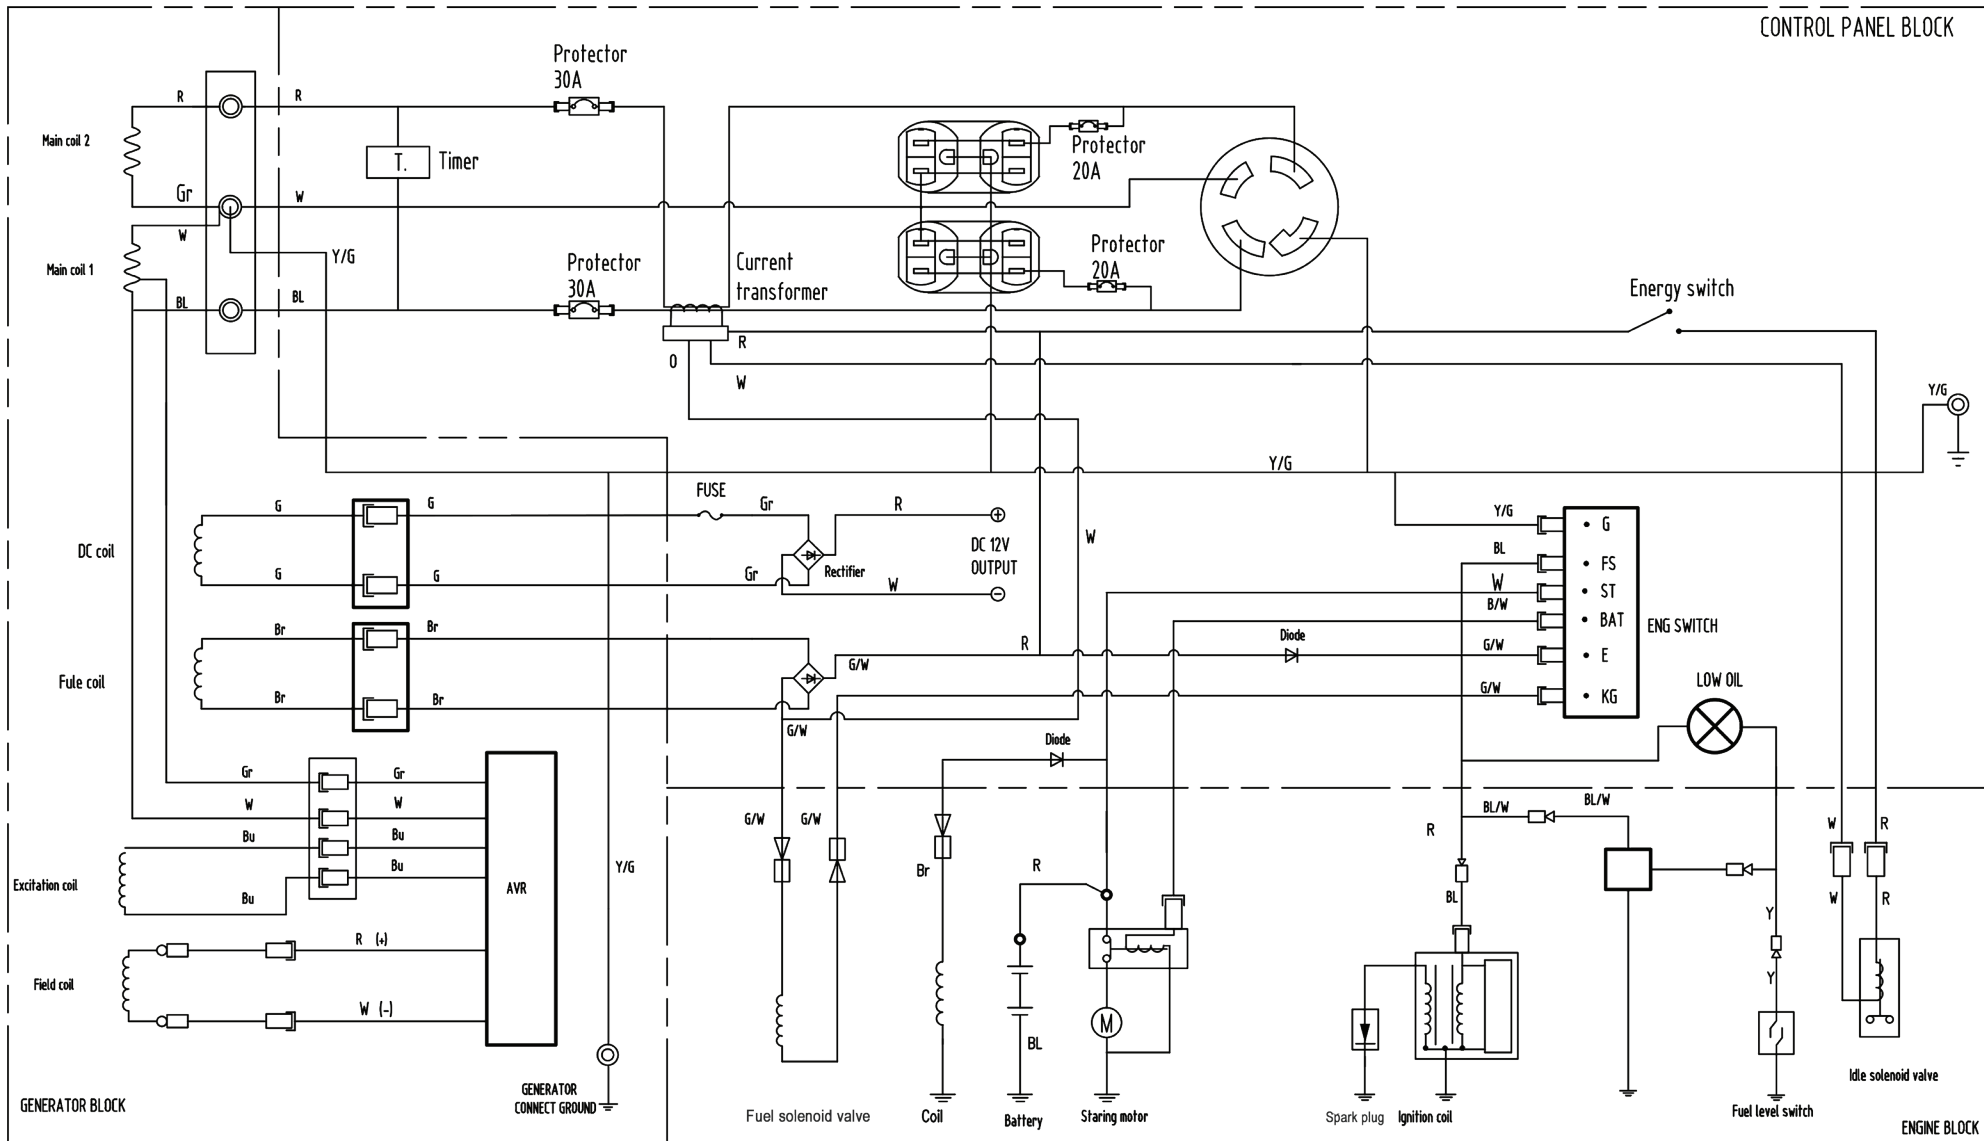

BNG Series Generator Electrical Schematic
BN PRODUCTS-USA, LLC.

ENG SWITCH

	KG	E	ST	BAT	G	FS
OFF	⊖	⊖			⊖	⊖
ON						
START			⊖	⊖		

BL	Black	R	red
Y	yellow	W	white
BU	blue	Rr	Brown