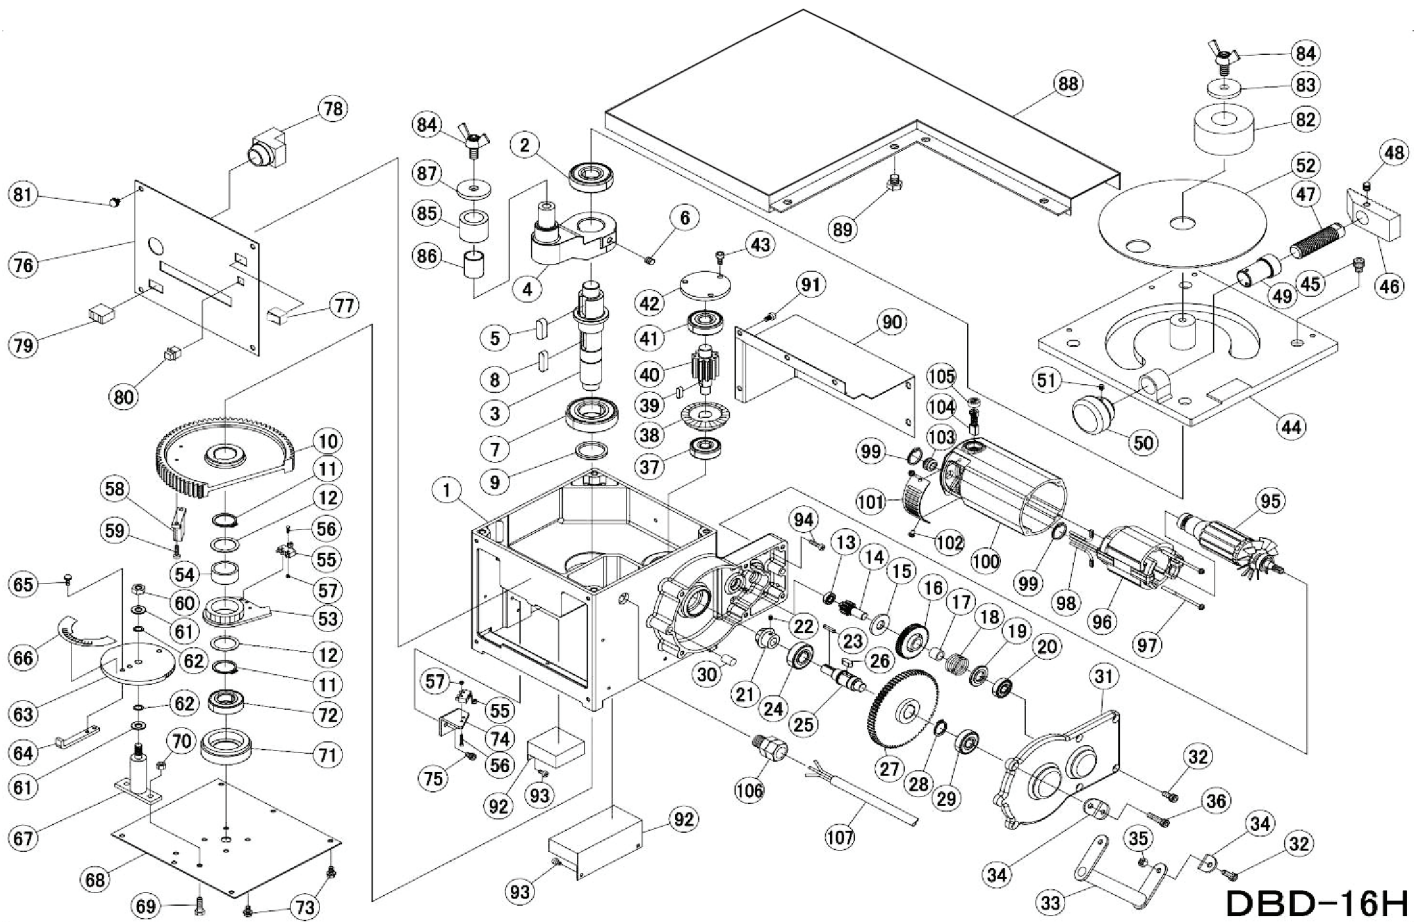

## ***Parts List for DBD-16H Mini Rebar Bender***

DBD-16H Parts List.indd

*Products that make money, save money and add value to your bottom line*

**DBD-16H**

DBD-16H Parts List			
No.	Part No.	Part Name	Qty
1	1BDL1029100	FRAME	1
2	76304ZZ	BEARING 6304ZZ	1
3	1BDL3143200	MAIN SHAFT	1
4	1BDL3143300	SWIVEL ARM	1
5	7K100829.5R2	KEY 10X8X29.5	1
6	7SS08008	SET SCREW M8X8	1
7	76206LLU	BEARING 6206LLU	1
8	7K080729.5R2	KEY 8X7X2935	1
9	1BDL400131	COLLAR	1
10	1BDL3143400	SWIVEL GEAR	1
11	7SRS026	SNAP RING 26	2
12	7CIMRF34261	SHIM	2
13	7W688ZZ	BEARING W688ZZ	1
14	1BDL4277700	PINION (1)	1
15	1BDL4277900	CLUTCH PLATE	1
16	1BDL4277800	HELICAL GEAR	1
17	7HF1012	ONE-WAY CLUTCH	1
18	1BDL4278100	CLUTCH SPRING	1
19	1BDL4278000	SPRING GUIDE	1
20	76000ZZ	BEARING 6000ZZ	1
21	1BDL400230	BEVEL GEAR	1

DBD-16H Parts List			
No.	Part No.	Part Name	Qty
43	7CB05015	CAP BOLT 5X15	3
44	1BDL1029200	SWIVEL PLATE	1
45	7CB08015	CAP BOLT M8X15	4
46	1BDL4278800	ADJUSTABLE STOPPER	1
47	1BDL4278900	ADJUSTABLE BOLT	1
48	7SS08008	STOP BOLT M8X8	1
49	1BDL4279000	ADJUSTABLE NUT	1
50	1BDL4279100	ADJUSTABLE HANDLE	1
51	7SH05006	STOP BOLT M5X6	2
52	1BDL4279200	CENTER PLATE	1
53	1BDL300151	ANGLE SET PINION	1
54	1BDL400160	BUSHING	1
55	7SS5GL2	LIMIT SWITCH	2
56	7P22.3015	SCREW WITH WASHER M2.3X15	4
57	7N002.3	HEX NUT M2.3	4
58	1BDL4278500	DOCK	1
59	7P204016	SCREW WITH WASHER M4X16	2
60	7NN008	N. NUT M8	1
61	7PW008	PLAINE WASHER	2
62	7WW008	WAVE WASHER	2
63	1BDL400181	ANGLE GEAR	1
64	1BDL4278700	ANGLE LEVER	1
65	7P205012	SCREW WITH WASHER M5X12	2
66	1BDL400411	ANGLE SCALE	1
67	1BDL4278600	ANGLE SHAFT	1
68	1BDL3143600	BOTTOM PLATE	1
69	7B206020	HEX BOLT 6X20	2
70	7N006	HEX NUT M6	2
71	1BDL401031	BOTTOM BOSS	1
72	76004ZZ	BEARING 6004ZZ	1
73	7USB205010	UPSET BOLT M5X10	10
74	1BDL4279301	LS STAY	1
75	7CB205012	CAP BOLT W/WASHER M5X12	2
76	1BDL3143700	CONTROL PANEL	1
77	7CWSB21N-MKZMEF	LOCKER SWITCH	1
78	7AR22F0R10G	START SWITCH	1
79	7ACT03FB03	SOCKET FOR FOOT SWITCH	1
80	7DS430R	PUSH BUTTON SWITCH	1