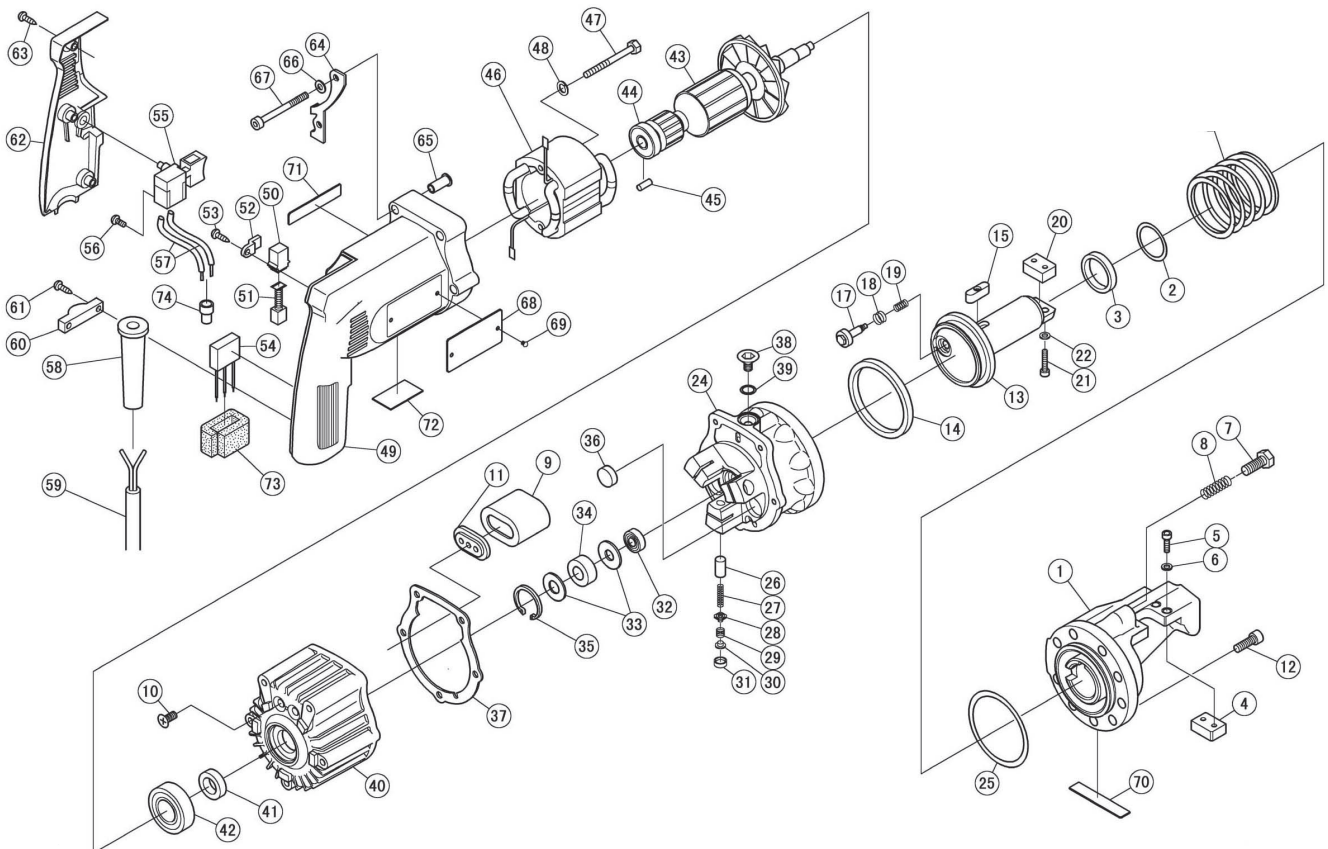

BN PRODUCTS-USA, LLC.

3450 Sabin Brown Road • Wickenburg, AZ 85390
(800) 992-3833 • (928) 684-2813 • mail@bnproducts.com

DC-16LZ Portable Rebar Cutter Parts Guide

BN PRODUCTS-USA, LLC.

3450 Sabin Brown Road • Wickenburg, AZ 85390

(800) 992-3833 • (928) 684-2813 • mail@bnproducts.com

DC-16LZ Portable Rebar Cutter

1	1C2025700	HOUSING (DC-16LZ)
2	70RP30	O RING P30
3	1C16021	SEAL PACKING SKY30
4	RB-16LZ	CUTTER BLOCK SET
5	7CB05015	CAP BOLT M5XM15
6	7SW0005	SPRING WASHER M5
7	7B810025	STOPPER BOLT M10X25
8	1C4079400	LOCK SPRING
9	1C4078900	AIR BAG
10	7ST0612	TAPPING SCREW (+) 6×12
11	1C4079000	AIRBAG NUT
12	7CB08022	CAP BOLT M8X22
13	1C3039700	PISTON
14	7FU0825L0	SEAL PACKING OSI66-56-6
15	1C4079701	PISTON KEY 7X8X24
17	1CL0123	RETURN VALVE
18	1CL0143	RETURN VALVE SPRING
19	1C1922	VALVE END SPRING
20	SEE 6	SEE 6
21	7CB05015	CAP BOLT M5X15
22	7SW0005	SPRING WASHER M5
23	1CL016	RETURN SPRING
24	1C2025600	CYLINDER
25	70RG60	O RING
26	1C1971	RAM
27	1C1972	RAM RETURN SPRING
28	1C1973	DELIVERY VALVE
29	1C1331	DELIVERY VALVE SPRING
30	1C13352	SPRING GUIDE
31	1C13292	PUMP HEAD SEAL
32	3P1030	BEARING 608
33	1C1325	BEARING GUIDE
34	1C1340	NEEDLE BEARING
35	1C1326	SNAP RING H27
36	3P1044	MAGNET FILTER
37	1C4079300	PUMP CASE PACKING

38	7SB0812	OIL PLUG M8×12
39	70RP10	O RING P-10
40	1C2025800	PUMP CASE
41	1C1342	OIL SEAL
42	76002VV	BALL BEARING 6002VV
43	3V0001E	ARMATURE WITH CAM
44	7608VV	BALL BEARING
45	1CL001P	BEARING LOCK
46	3V0001D	STATOR COIL
47	7HT04070	TAPPING SCREW D4X70
48	7SW0004	SPRING WASHER M4
49	3V0001K	MOTOR HOUSING
50	1CL001C	BRUSH HOLDER
51	1C1361A	CARBON BRUSH SET
52	3V0001P	HOLDER PIECE
53	7NS04016	TAPPING SCREW D4X16
54	3V0001W	CONDENSER
55	4V0001N	SWITCH
56	7WB035006	SCREW M3.5X6
57	3V0001R	LEAD WIRE
58	3V0001Z	CORD ARMER
59	4V001V	CORD SET
60	1CL001Q	CORD CLIP
61	7FNS04016	TAPPING SCREW D4X16
62	3V0001L	HANDLE COVER
63	7WNS04020	TAPPING SCREW D4X20
64	3V0001V	FOOT
65	3V0001S	SLEEVE
66	7PW0005	PLATE WASHER M5
67	7CB05075	CAP BOLT M5X75
68		NAME PLATE
69	7R020032	RIVET
73	1CL001R	SUPPORT B
74	1CL001M	CONNECTOR
75	1DBR2943	STEEL BALL 5/32