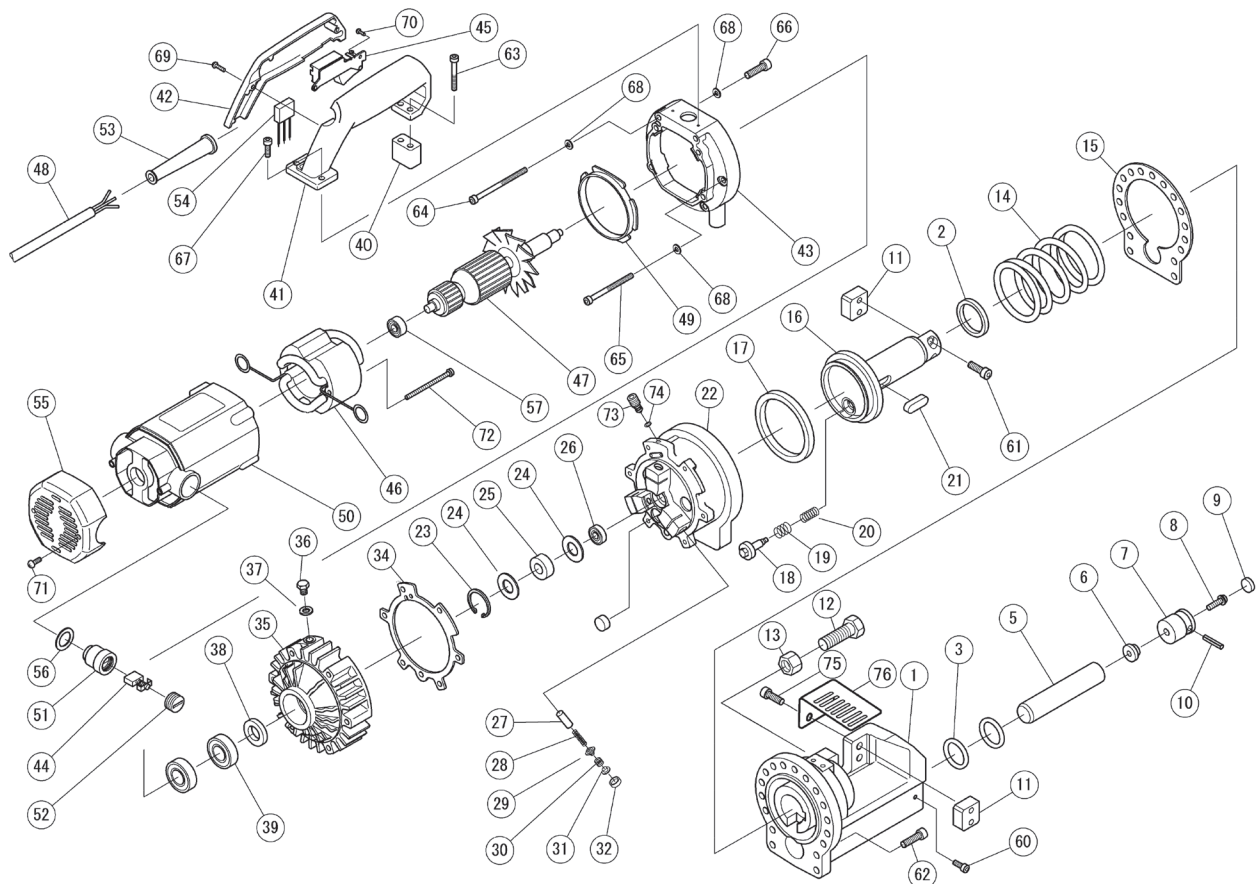

BN PRODUCTS-USA, LLC.

3450 Sabin Brown Road • Wickenburg, AZ 85390
(800) 992-3833 • (928) 684-2813 • mail@bnproducts.com

DC-25X Portable Rebar Cutter Parts Guide

BN PRODUCTS-USA, LLC.

3450 Sabin Brown Road • Wickenburg, AZ 85390
(800) 992-3833 • (928) 684-2813 • mail@bnproducts.com

DC-25X Portable Rebar Cutter Parts Guide

1	1C2601B	HOUSING
2	1C2602	SEAL PACKING
3	70RP32	O RING P32
5	1C2570	AIR BAG
6	1CM2027	AIR BAG NUT
7	1C2620B	HOUSING CAP
8	1CM2028	AIR BAG SET BOLT
9	1C1505	AIR FILTER
10	7SP06030	SPRING PIN D6X30
11	RB-25X	CUTTER BLOCK SET
12	7B16050	S BOLT M16X50
13	7N8016	STOPPER NUT M16
14	1C2607	RETURN SPRING
15	1C2614	CYLINDER PACKING
16	1C2604	PISTON
17	1C2518	SEAL PACKING
18	1C2519	RETURN VALVE
19	1C2521	R VALVE SPRING
20	1C2522	VALVE END SPRING
21	1C2605	PISTON KEY
22	1C1024200	CYLINDER
23	1C2526	SNAP RING H35
24	1C2525	BEARING GUIDE
25	1C2534	NEEDLE BEARING
26	1C2609	BALL BEARING 609
27	1C2610	RAM
28	1C1330	R RETURN SPRING
29	1C13281	DELIVERY VALVE
30	1C1331	D VALVE SPRING
31	1C13352	SPRING GUIDE
32	1C13292	PUMP HEAD SEAL
33	3P1044	MAGNET FILTER
34	1C2615	PUMP CASE PACKING
35	1C25391	PUMP CASE
36	1C1304	OIL PLUG M10X15
37	1C1305	SEAL WASHER WF10
38	1C2542	OIL SEAL SC20-35-8

39	1C1941	BEARING 6004VV
40	1C2616	HANDLE PRESS
41	1C1944B/C	MAIN HANDLE
42	1C1946	SWITCH COVER
43	1C2611	CASE COVER
44	1C2612A	CARBON BRUSH SET
45	1C1961B	SWITCH
46	1C2612B	STATOR COIL
47	1C2612C	ARMATURE
48	1C1961F	CORD
49	1C2612D	FAN COVER
50	1C2612E	MOTOR HOUSING
51	1C2612F	BRUSH HOLDER
52	1C2612G	BRUSH CAP
53	1C1961I	CORD ARMER
54	1C2612H	CONDENSER
55	1C2612I	MOTOR COVER
56	7956683	STOP PLATE
57	1C2612J	BALL BEARING 6200VV
60	1BR5092	CAP BOLT M6×16
61	1C1912	CAP BOLT W/WASHER
62	1C1911B	CAP BOLT M8×30
63	7CB06045	CAP BOLT M6×45
64	1C1949	CAP BOLT M6×90
65	7CB06075	CAP BOLT M6×75
66	7CB06035	CAP BOLT M6×35
67	1C1945	CAP BOLT M6×18
68	7SW006	SPRING WASHER
69	1C1947	P H BOLT M4X15
70	7PB04008	P H BOLT M4X8
71	7PSW05012	P H BOLT W/ WASHER
72	7PB05065	P H BOLT M5×65
73	1C4160601	RELEASE VALVE
74	7ORS4	O RING
75	7CGW08030	CAP BOLT W/WASHER
76	1C4199800	CUTTER GUARD