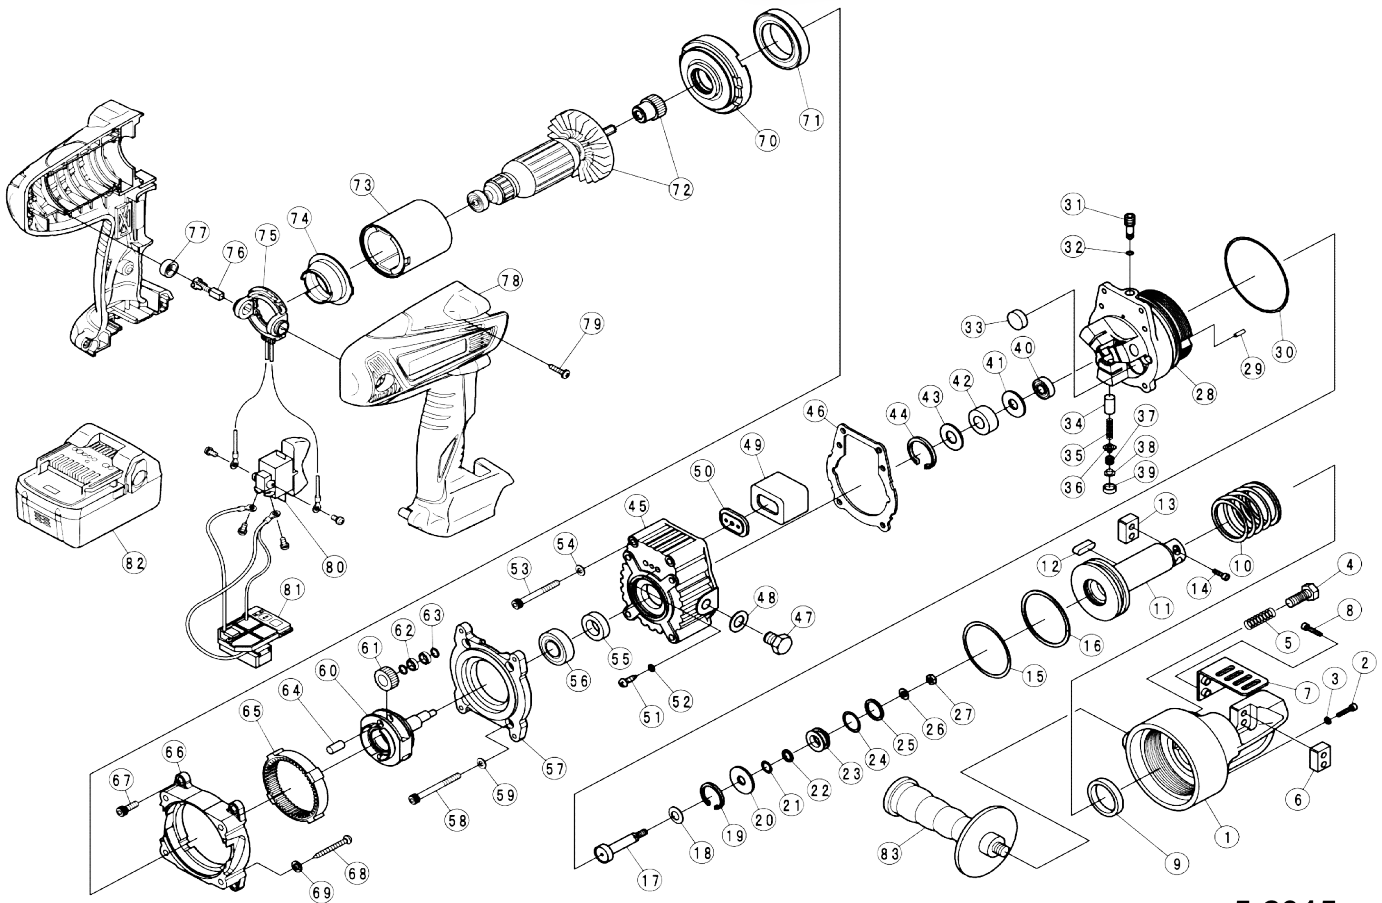

BN PRODUCTS-USA, LLC.

3450 Sabin Brown Road • Wickenburg, AZ 85390
(800) 992-3833 • (928) 684-2813 • mail@bnproducts.com

DCC-1618HL Portable Rebar Cutter Parts Guide

5-2015

BN PRODUCTS-USA, LLC.

3450 Sabin Brown Road • Wickenburg, AZ 85390

(800) 992-3833 • (928) 684-2813 • mail@bnproducts.com

DCC-1618HL Portable Rebar Cutter Parts Guide

No.	Part No.	Part name
1	1C2059501	HOUSING
2	7CB05035	CAP BOLT M5X35MM
3	7WF05	SEAL WASHER WF5
4	7B10025T11	HEXAGON BOLT M10X25MM
5	1C4079400	LOCK SPRING
6	1CL003	CUTTER BLOCK NO. 13L
7	1C4199500	GUARD
8	7CB205022	CAP BOLT M5X22MM
9	7USI26	PACKING USI26
10	1C4139602	RETURN SPRING
11	1C3097800	PISTON
12	7K0606023R2H	KEY 6X6X23MM
13	1CL003	CUTTER BLOCK NO. 13L
14	7CB205015	CAP BOLT M5X15MM
15	7ORP49RF	O RING P49RF
16	7BRP49B	BACKUP RING P49
17	1C4138501	RETURN VALVE
18	7BW008	SPRING WASHER M8
19	7SRH026	SNAP RING
20	1CB4104002	GUIDE CLAMP
21	7SPNC8	PACKING SPNC8
22	7BRP8B	BACKUP RING P8T2
23	1C4152300	RETURN VALVE GUIDE
24	7ORP16	O RING P16
25	7BRP16B	BACKUP RING P16T2
26	7SPW005	PLATE WASHER S5
27	7NU005	U NUT 5
28	1C2044601	CYLINDER
29	7SP03010	SPRING PIN M3X10MM
30	7ORG70RF	O RING G70RF
31	1C4196500	RELEASE VALVE
32	7ORS4	O RING S4
33	3P1044	MAGNET FILTER
34	1C4103200	RAM
35	1C4197100	CAP BOLT M5X22MM
36	1C197301	DELIVERY VALVE
37	1C1331	DELIVERY VALVE SPRING
38	1C13352	SPRING GUIDE
39	1C13292	PUMP HEAD SEAL
40	7635	BEARING 635
41	1C4103000	BEARING GUIDE
42	7RNAF81510	NEEDLE BEARING RNAF81510
43	1C4137200	BEARING GUIDE 2

No.	Part No.	Part name
44	7SRH020	SNAP RING
45	1C2044700	PUMP CASE
46	1C4143403	PUMP CASE PACKING
47	7B10010	HEXAGON BOLT M10X10MM
48	7WF10	SEAL WASHER WF10
49	1C4137300	AIR BAG
50	1C4137400	AIR BAG NUT
51	7NT04012	TAPPING SCREW M4X12MM
52	7SW004	SPRING WASHER M4
53	7CB05045	CAP BOLT M5X45MM
54	7GW005	TEETHED WASHER M5
55	7SC12257	OIL SEAL SC 12-25-7
56	76901ZZ	BEARING 6901ZZ
57	1C3130300	DISTANCE PIECE
58	7CB05050	CAP BOLT M5X50MM
59	7GW005	TEETHED WASHER M5
60	1C3130100	CAM SHAFT
61	1C4256201	IDLE GEAR 22
62	7WA677ZZA	MINIATURE BEARING 7-11-3
63	1C4258600	IDLE GEAR COLLAR 9x7x1t
64	7HTK333806B	NEEDLE ROLLER A
65	7HTK333807B	RING GEAR
66	1C3130200	DISTANCE PIECE M
67	7CB205015	CAP BOLT M5X15MM
68	7NT05060	TAPPING SCREW M5X60MM
69	7SW005	SPRING WASER M5
70	1C4255900	INNER COVER
71	7HTK334310B	BEARING 61907 (GB)
72	1C4256100AS	ARMATURE
73	7HTK333796B	MAGNET
74	7HTK333797B	DUST GUARD FIN
75	7HTK334311B	BRUSH HOLDER
76	7HTK999100B	CARBON BRUSH SET
77	7HTK319847B	BRUSH CAP
78	1C3130000	MOTOR HOUSING SET
79	7HTK301653B	TAPPING SCREW D4X20
80	7HTK333795B	SWITCH
81	7HTK334313B	TERMINAL PIECE SET
82	330067	BATTERY PACK BSL1830
83	1C1627	SIDE HANDLE
	UC18YKSL	CHARGER UC18YSL2
	7CSP109	PLASTIC CASE