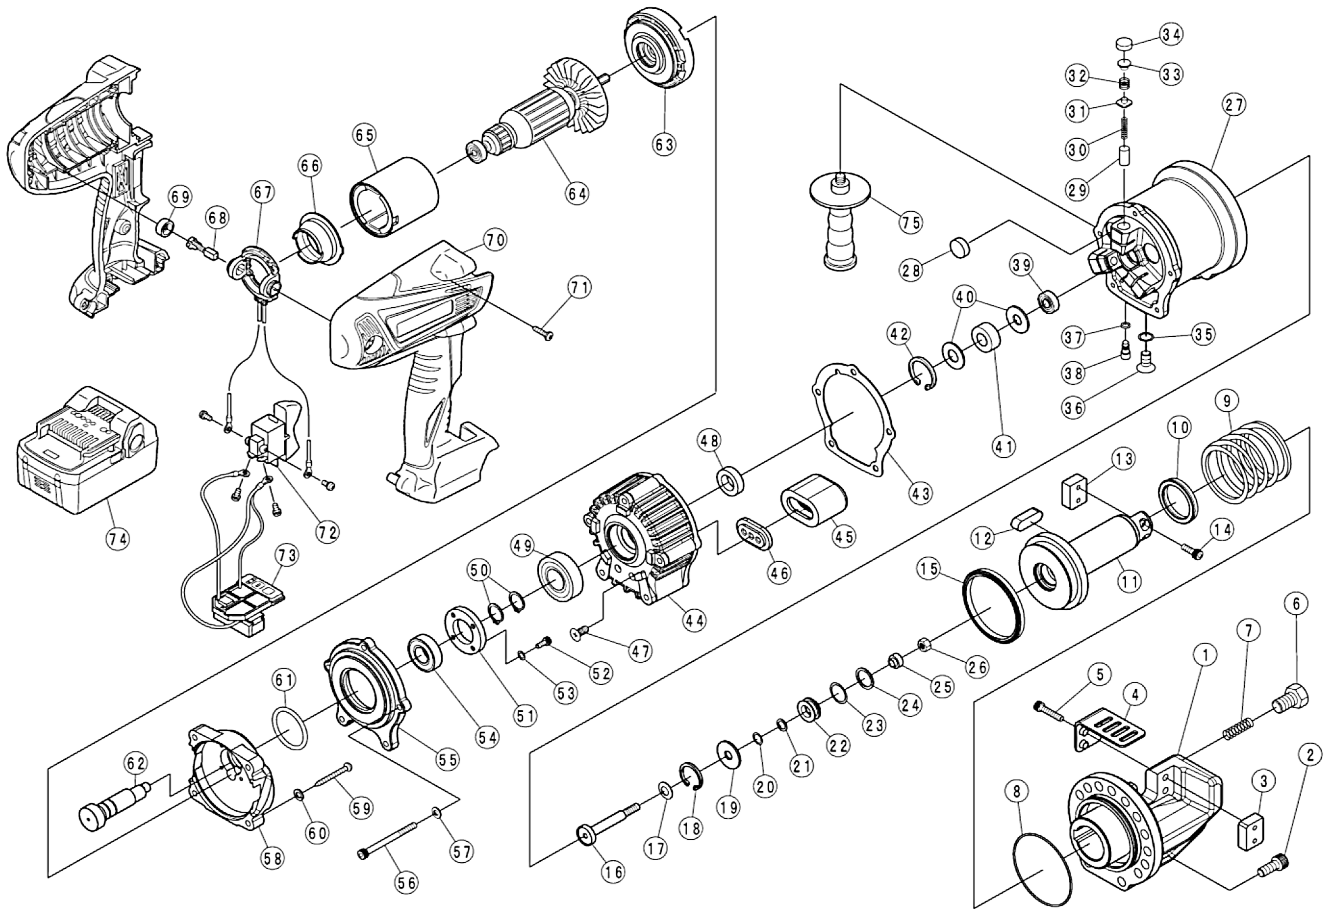

## DCC-2018HL Portable Rebar Cutter Parts Guide

(5-2015)

## DCC-2018HL Portable Rebar Cutter Parts Guide

Model DCC-2018HL Cordless Rebar Cutter			
Item	Part #	Description	Qty.
1	1C2066401	Housing (DCC-2018HL)	1
2	7CB08020	Cap Bolt (M8x20)	13
3	1C1610P	Cutter Block No. 0	1
4	1C4199700	Cutter Guard (DCC-2018HL)	1
5	1C1311B	CAP BOLT (M5x25) WITH WASHER	2
6	7B12020T11	STOPPER BOLT 12x20	1
7	1C4079400	LOCK SPRING	1
8	7ORS67	O RING S67 (DCC-2018HL)	1
9	1C16052	RETURN SPRING	1
10	7SKY32	SKY PACKING 32-42-6	1
11	1C3123600	PISTON	1
12	7K100829.5R2	PISTON KEY	1
13	1C1610P	CUTTER BLOCK NO. 0	1
14	7CB05015	CAP BOLT (M5X15) FAS#0154262	2
15	1C1604	SEAL PACKING (OD160-70-6)	1
16	1CM20181	RETURN VALVE	1
17	7BW008	SPRING WASHER 8	1
18	7SRH026	SNAP RING H26	1
19	1CB4104002	GUIDE CLAMP	1
20	7BRP8B	BACK UP RING P8	1
21	7SPNC8	SPNC PACKING	1
22	1C16081	RETURN VALVE GUIDE	1
23	7BRP16B	BACK UP RING P16	1
24	7ORP16	O-RING P16	1
25	1C4242500	RETURN VALVE COLLAR	1
26	7NU006	U Nut M6	1
27	1C2066500	CYLINDER	1
28	3P1044	MAGNET FILTER	1
29	1C1327	RAM	3
30	1C1330	RAM RETURN SPRING	3
31	1C13281	DELIVERY VALVE (11mm)	3
32	1C1331	DELIVERY VALVE SPRING	3
33	1C13352	SPRING GUIDE	3
34	1C13292	PUMP HEAD SEAL (11mm)	3
35	7ORP10	O-RING P-10	1
36	7SB08012	FLAT HEAD BOLT 8X12	1
37	7ORS4	O-RING S4	1