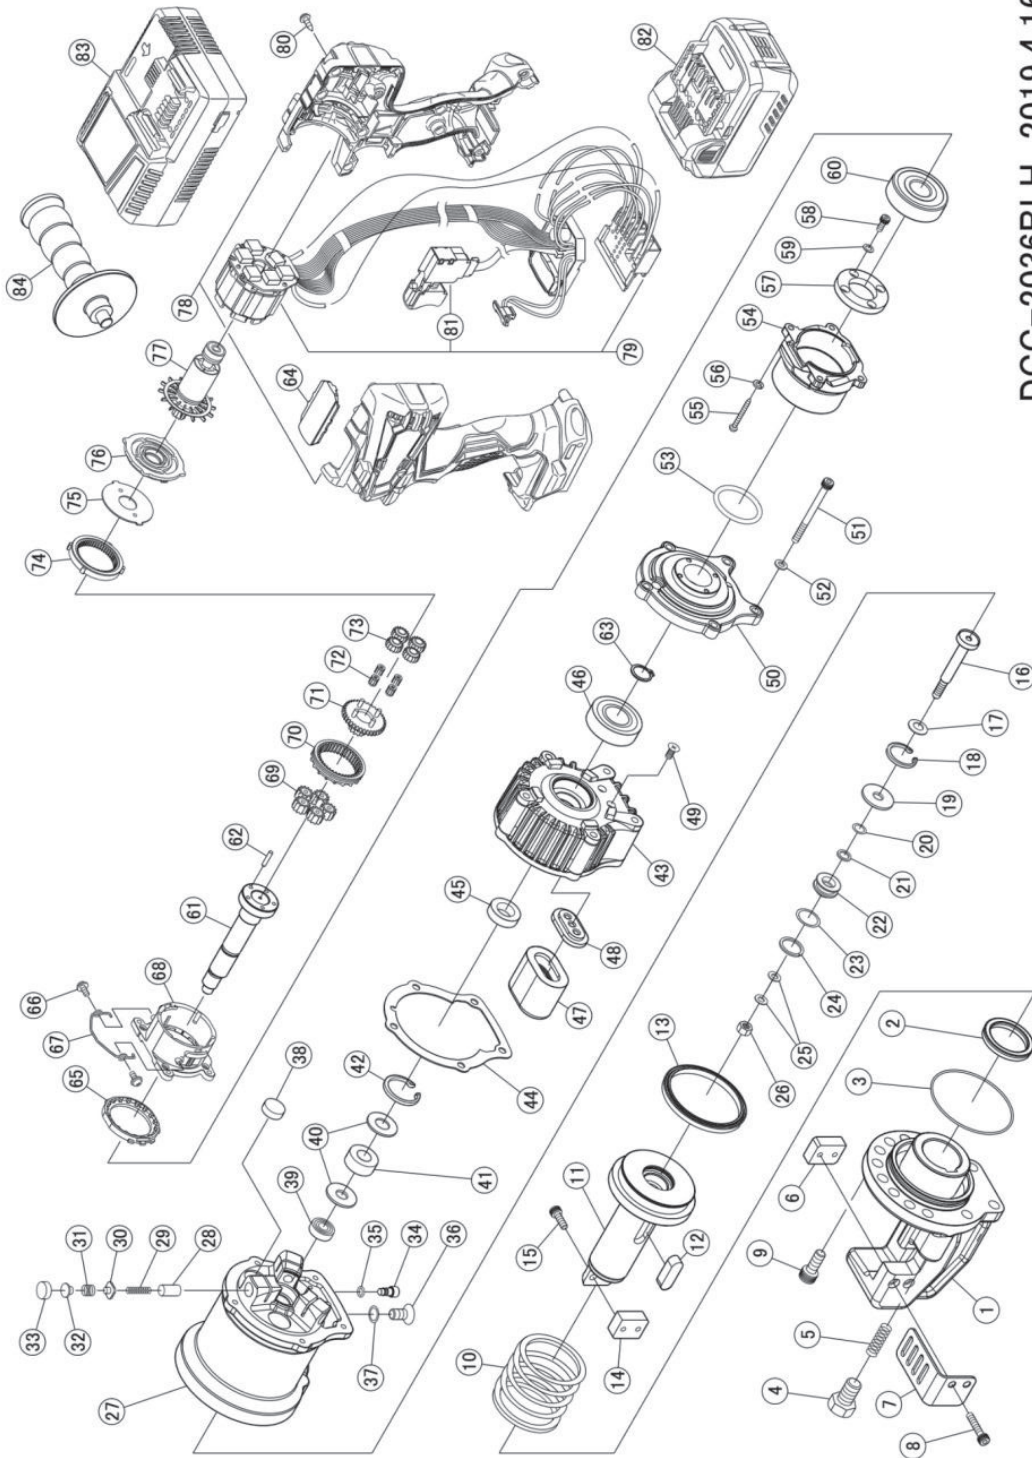

BN PRODUCTS-USA, LLC.

3450 Sabin Brown Road • Wickenburg, Arizona 85390
(800) 992-3833 • (928) 684-2813 • www.bnproducts.com

DCC-2036BLH 2019.4.16

Products that make money, save money and add value to your bottom line

BN PRODUCTS-USA, LLC.

3450 Sabin Brown Road • Wickenburg, Arizona 85390

(800) 992-3833 • (928) 684-2813 • www.bnproducts.com

No.	Part No.	Part Name	Qty
1	1C2071000	HOUSING	1
2	7USI26	USI PACKING	1
3	7B10030T11	STOPPER BOLT 10X30	1
4	1C16031	LOCK SPRING	1
5	1CL003	CUTTER BLOCK NO. 13L	1
6	1C4199500	CUTTER GUARD	1
7	7CB205022	CAP BOLT WITH WASHER M5X22	2
8	7CB06018	CAP BOLT M6X18	13
9	1C4139602	RETURN SPRING	1
10	1C3097800	PISTON	1
11	7K0606023R2H	PISTON KEY	1
12	7ORP49RF	O RING P49RF	1
13	7BRP49B	BACK UP RING P49	1
14	1CL003	CUTTER BLOCK NO. 13L	1
15	7CB205015	CAP BOLT WITH WASHER M5X15	2
16	1C4138501	RETURN VALVE	1
17	7BW008	DISK SPRING 8	1
18	7SRH026	SNAP RING H26	1
19	1CB4104002	GUIDE CLAMP	1
20	7SPNC8	SPNC PACKING SPNC8	1
21	7BRP8B	BACK UP RING P8T2	1
22	1C4152300	RETURN VALVE GUIDE	1
23	7ORP16	O RING P16	1
24	7BRP16B	BACK UP RING P16T2	1
25	7SPW005	PLATE WASHER S5	2
26	7NU005	U NUT 5	1
27	1C2071100	CYLINDER	1
28	1C4272700	CYLINDER PACKING	1
29	1C4103200	RAM	3
30	1C4273700	RAM RETURN SPRING	3
31	1C197301	DELIVERY VALVE	3
32	1C1331	DELIVERY VALVE SPRING	3
33	1C13352	SPRING GUIDE	3
34	1C13292	PUMP HEAD SEAL	3
35	1C4196500	RELEASE VALVE	1
36	7ORS4	O RING S4	1
37	3P1044	MAGNET FILTER	2
38	7635	BALL BEARING	1
39	1C4137200	BEARING GUIDE (2)	1
40	7RNAF81510	NEEDLE BEARING	1
41	1C4103000	BEARING GUIDE	1
42	7SRH020	SNAP RING H20	1
43	1C2044700	PUMP CASE	1

44	1C4143403	PUMP CASE PACKING	1
45	7SC12257	OIL SEAL	1
46	1C4137300	AIR BAG	1
47	1C4137400	AIR BAG NUT	1
48	7NT04012	TAPPING SCREW 4X12	2
49	7BB10008	BUTTON BOLT 10X8	1
50	7WF10	SEAL WASHER WF10	1
51	76901ZZ	BALL BEARING 6901ZZ	1
52	3AP3127500	DISTANCE PIECE P	1
53	7CB05045	CAP BOLT M5X45	2
54	7CB05050	CAP BOLT M5X50	4
55	7GW005	WASHER M5	6
56	7JASO20371ATF	O RING	1
57	1C3141100	DISTANCE PIECE M	1
58	3AP4230600	WASHER	1
59	7CB04010	CAP BOLT M4X10	4
60	7GW004	WASHER M4	4
61	76303ZZ	BEARING	1
62	1C3141000	CAM SHAFT	1
63	7DP03015	DOWEL PIN 3X15	5
64	7NT04030	TAPPING SCREW 4X30	4
65	7SW004	SPRING WASHER M4	4
66	1C2071300	SHIFT PLATE	1
67	7HTK372226B	SHIFT DOG	1
68	7HTK331895B	SCREW SET (2 PCS.)	2
69	7HTK339755B	SHIFT ARM	1
70	7HTK372225B	REAR CASE	1
71	7HTK339774B	PLANET GEAR (B) SET (5 PCS.)	5
72	7HTK339758B	SLIDE RING GEAR	1
73	7HTK339759B	PINION (B)	1
74	7HTK331926B	NEEDLE BEARING SET (4 PCS)	4
75	7HTK334441B	PLANET GEAR (A) SET(4 PCS)	4
76	7HTK339760B	FIRST RING GEAR	1
77	7HTK339761B	WASHER (B)	1
78	7HTK339762B	MOTOR SPACER	1
79	7HTK361070B	ROTOR PINION SET	1
80	7HTK372885B	HOUSING (A) (B) SET	1
81	7HTK372227B	TERMINAL PIECE SET	1
82	7HTK313687B	FLANGE TAPPING SCREW D3X16	10
83	7HTK370151B	SWITCH	1
84	(BSL36A18)	MULTI-VOLT BATTERY	1
85	(UC18YSL3)	BATTERY CHARGER	1
86	1C1627	SIDE HANDLE	1
	7CSP100	PLASTIC CARRYING CASE	1

Products that make money, save money and add value to your bottom line