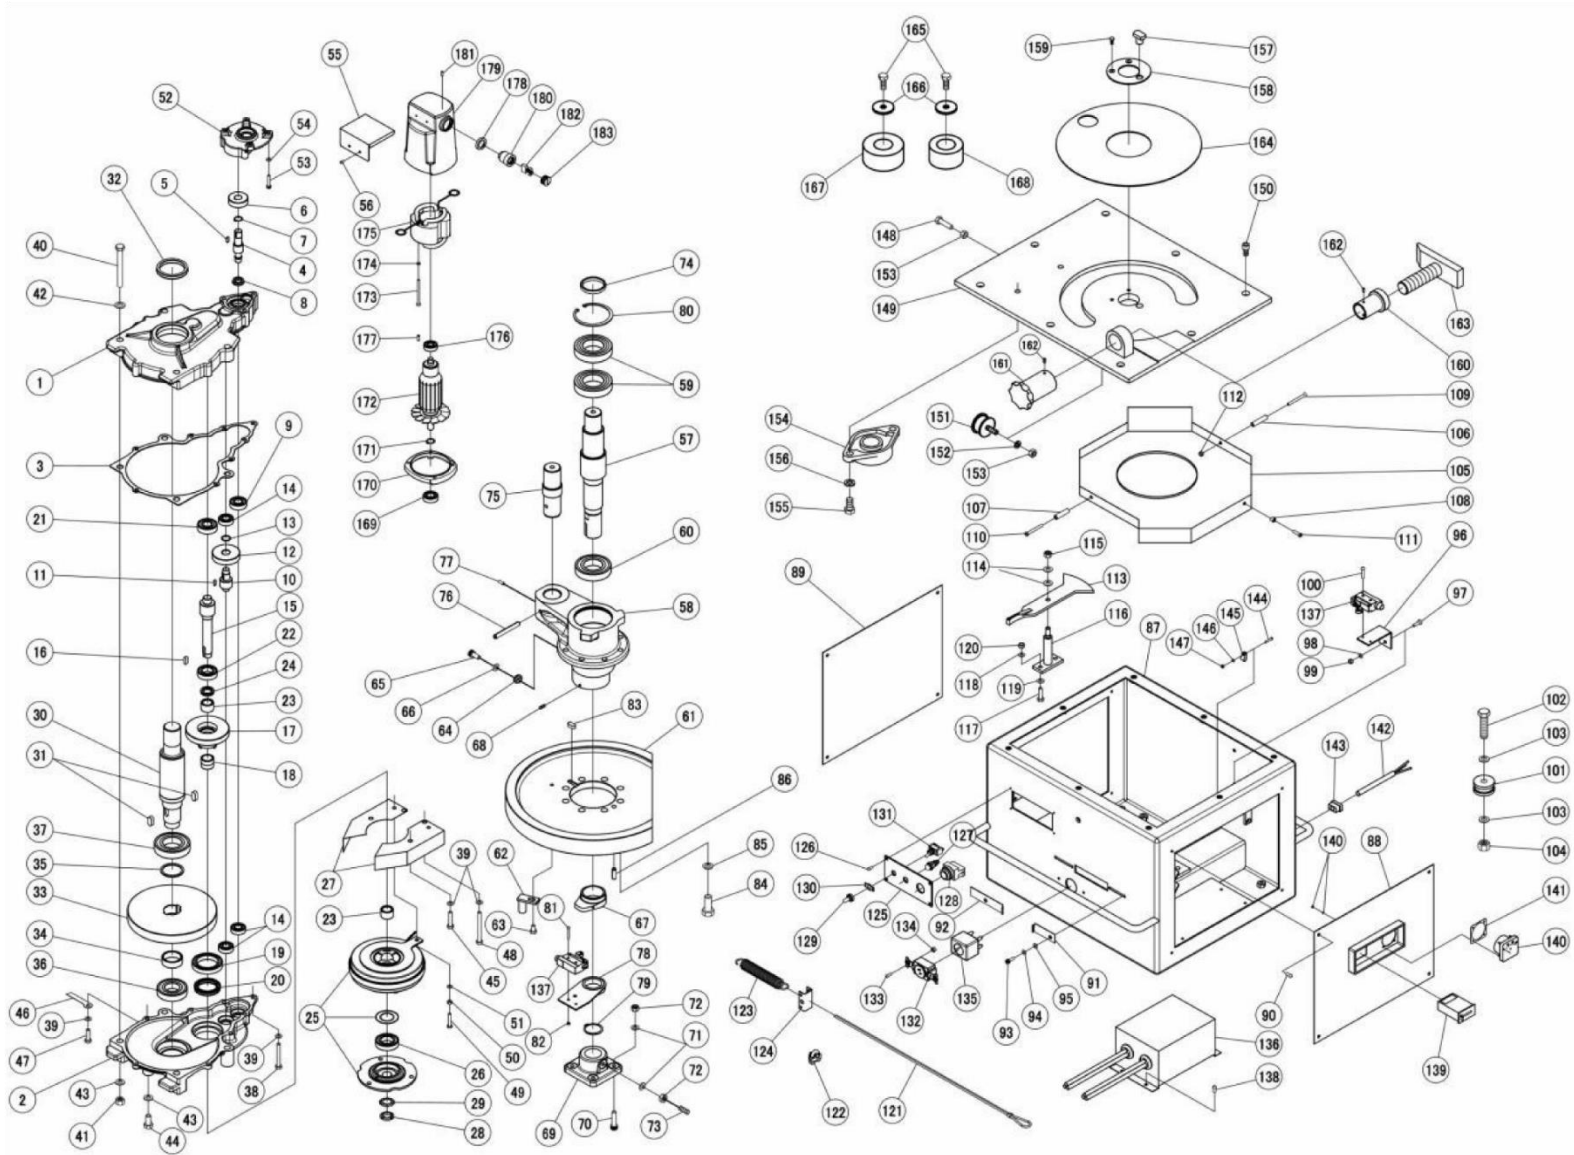

DBD-32X Exploded View

PARTS LIST: DBD-32X

BN Products USA - Customer Service
(800) 992-3833

Balloon	Old Part Number	New Part Number	Part Name	Quantity	Balloon	Old Part Number	New Part Number	Part Name	Quantity
1	1BR7024	1BR7024	GEAR CASE M	1	41	7N012	7N012	NUT M12	4
2	1BR7025	1BR7025	GEAR CASE C	1	42	7PW012	7PW012	PLATE WASHER M12	3
3	1BR7059	1BR7059	GEAR CASE PACKING	1	43	7SW012	7SW012	SPRING WASHER M12	5
4	1BR7027	1BR7027	PINION 1	1	44	7B12025	7B12025	BOLT M12X25	1
5	7K0505015R2	7K0505015R2	KEY 5X5X15	1	45	7B08040	7B08040	BOLT M8X40	2
6	1BR5023	1BR5023	HERICAL HEAR	1	46	1BR7119	1BR7119	WIRE HOLDER	1
7	7SRS017	7SRS017	SNAP RING S17	1	47	7B08030	7B08030	BOLT M8X30	3
8	1BR7028	1BR7028	OIL SEAL	1	48	7B08085	7B08085	8X85	2
9	76203	76203	BALL BEARING	1	49	7CB06040	7CB06040	CAP BOLT M6X40	1
10	1BR7033	1BR7033	PINION 2	1	50	7N006	7N006	NUT M6	1
11	7K0505015R2	7K0505015R2	KEY 5X5X15	1	51	7SW006	7SW006	SPRING WASHER M6	1
12	1BR7034	1BR7034	GEAR 2	1	52	1BR7026	1BR7026	MOTOR HOLDER	1
13	1BR7057	1BR7057	SPACER C	1	53	7CB06035	7CB06035	CAP BOLT M6X35	4
14	76202V	76202V	BALL BEARING	3	54	7SW006	7SW006	SPRING WASHER M6	4
15	1BR7036	1BR7036	PINION 3	1	55	1BR7122	1BR7122	MOTOR COVER	1
16	7K0707020R2	7K0707020R2	KEY 7X7X20	1	56	7P204006	7P204006	SCEW M4X6 WITH WASER	2
17	1BR7037	1BR7037	GEAR 3	1	57	1BR7001	1BR7001	MAIN SHAFT	1
18	1BR7044	1BR7044	COLLAR	1	58	1BR7002	1BR7002	SWIVEL ARM ASSEMBLY	1
19	76910	76910	BALL BEARING	1	59	76210Z	76210Z	BALL BEARING	2
20	7SC45629	7SC45629	OIL SEAL	1	60	76209Z	76209Z	BALL BEARING	1
21	76204	76204	BALL BEARING	1	61	1BR7005	1BR7005	SWIVEL GEAR	1
22	76005	76005	BALL BEARING	1	62	1BR7006	1BR7006	LIMIT SWITCH CAM	1
23	7TA223020	7TA223020	NEEDLE BEARING	2	63	7B308016	7B308016	BOLT M8X16 WITH WASHERS	1
24	1BR7041	1BR7041	OIL SEAL	1	64	1BR5107	1BR5107	WIRE CLAMP	1
25	7VCE1601	7VCE1601	CLUTCH	1	65	7CB10020	7CB10020	CAP BOLT M10X20	1
26	76006ZZ	76006ZZ	BALL BEARING	1	66	7SW010	7SW010	SPRING WASHER M10	1
27	1BR7123	1BR7123	CLUTCH COVER	1	67	1BR7008	1BR7008	SWITCH CAM	1
28	7AN04	7AN04	BEARING NUT	1	68	7SS06010	7SS06010	SET SCREW 6X10	2
29	7AW04X	7AW04X	BEARING WASHER	1	69	1BR7009	1BR7009	MAIN SHAFT CLAMP	1
30	1BR7051	1BR7051	PINION 4	1	70	7CB10040	7CB10040	CAP BOLT M10X40	4
31	7K1208025R2	7K1208025R2	KEY 12X8X25	2	71	7SW010	7SW010	SPRING WASHER M10	5
32	7SC60759	7SC60759	OIL SEAL	1	72	7N010	7N010	NUT M10	5
33	1BR7052	1BR7052	GEAR 4	1	73	7SH10030	7SH10030	SET SCREW 10X30	1
34	1BR7055	1BR7055	SPACER A	1	74	1BR7011	1BR7011	SPACER	1
35	1BR7056	1BR7056	SPACER B	1	75	1BR7012	1BR7012	ROLLER SHAFT	1
36	76207	76207	BALL BEARING	1	76	7SP10080W	7SP10080W	SPRING PIN 10X80	1
37	76209Z	76209Z	BALL BEARING	1	77	7SH08015	7SH08015	SET SCREW 8X15	1
38	7B08065	7B08065	BOLT M8X65	1	78	1BR7013	1BR7013	ANGLE SET PINION	1
39	7SW008	7SW008	SPRING WASHER M8	8	79	7SRS040	7SRS040	SNAP RING S40	1
40	7B12110	7B12110	BOLT M12X110	4	80	7SRH090	7SRH090	SNAP RING H90	1