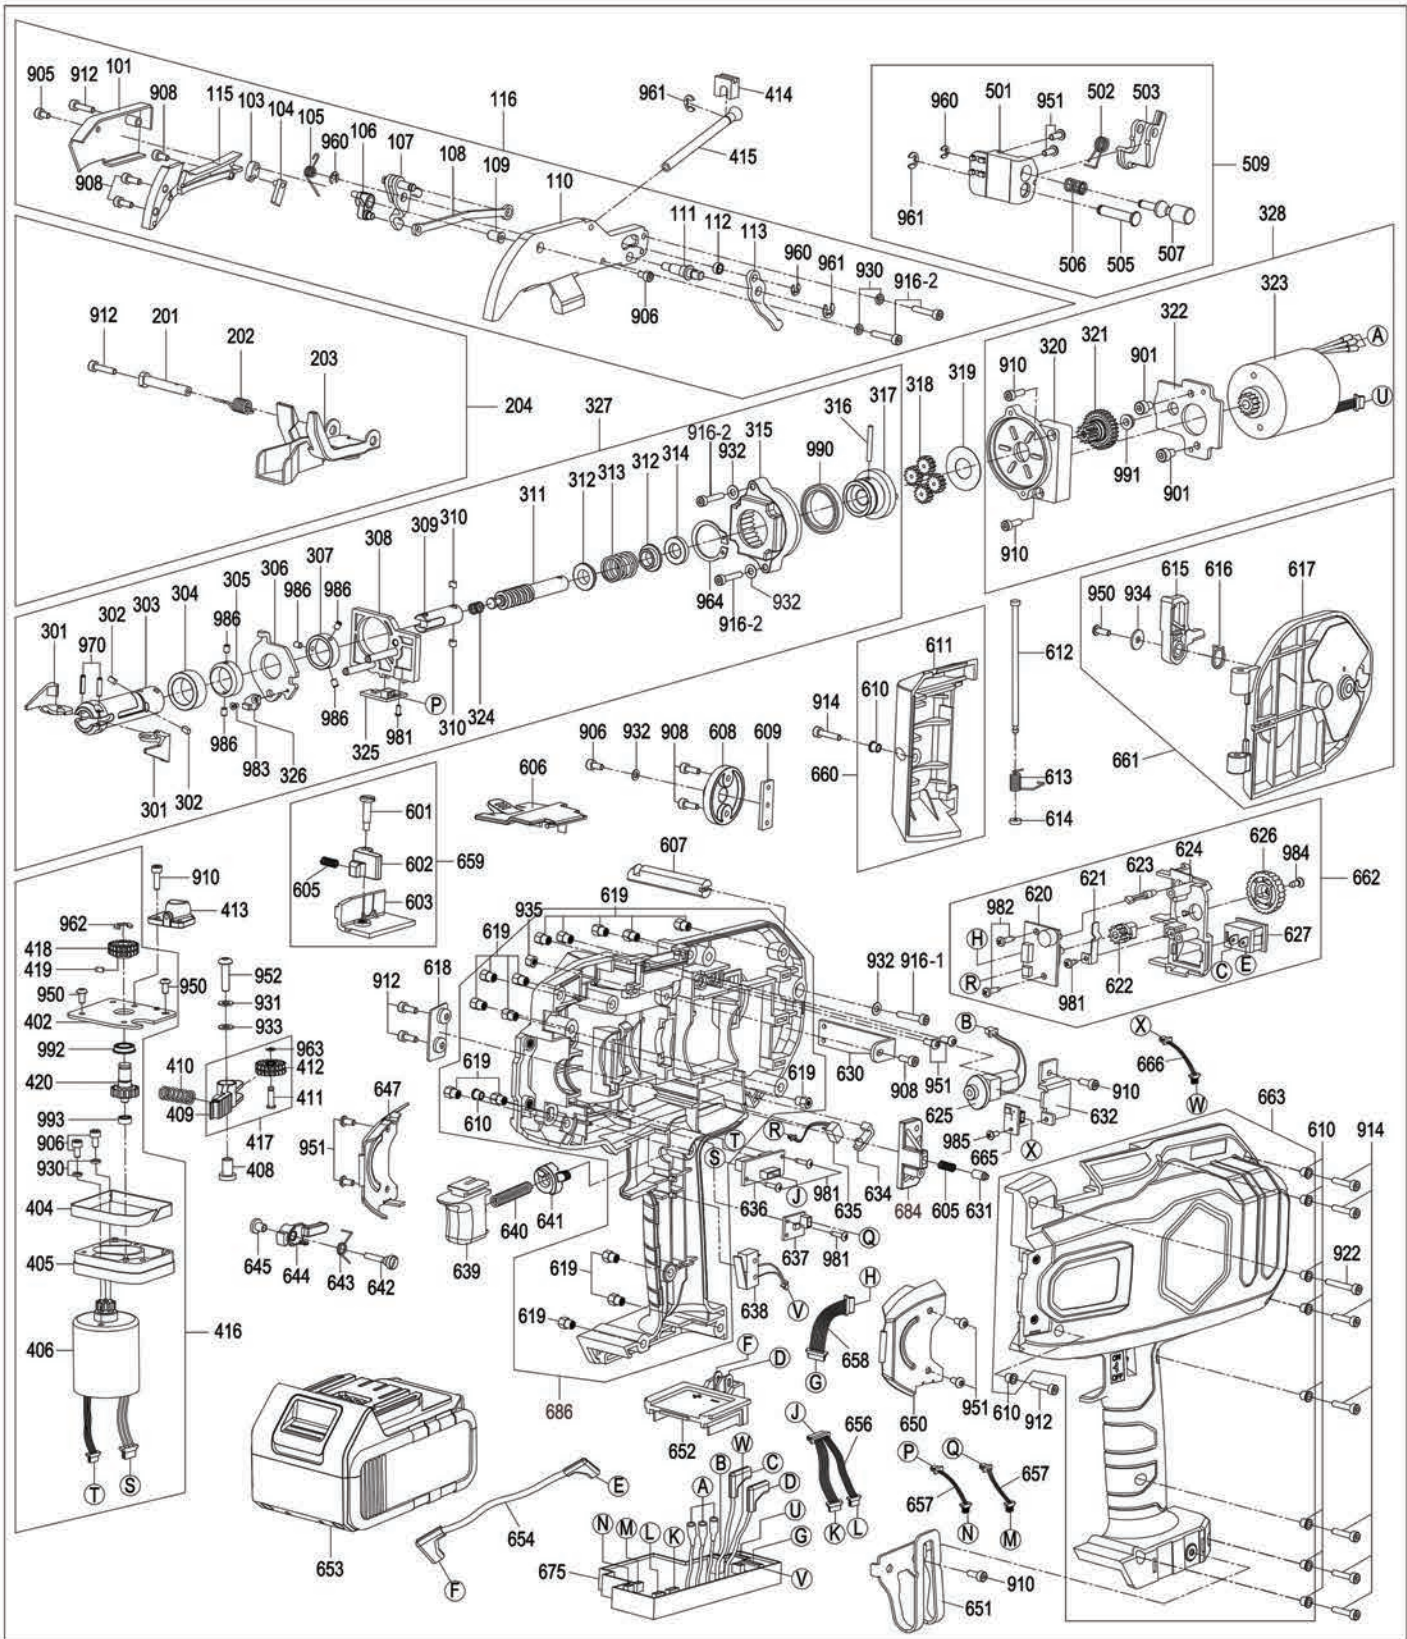

# BNT-40X TIGER TIER™ 6/17/2019 (DIAL)

PARTS LIST BNT-40X (6-17-19)			
No.	Part No.	Description	Qty
101	BNT-40X-101	Cover Plate Arm A	1
103	BNT-40X-103	Connecting Plate 1	1
104	BNT-40X-104	Fixed Cutter	1
105	BNT-40X-105	Torsion Spring 1	1
106	BNT-40X-106	Cutter	1
107	BNT-40X-107	Cutter Lever A	1
108	BNT-40X-108	Connecting Rod 1	1
109	BNT-40X-109	Cutter Sleeve	1
110	BNT-40X-110	Arm A unit	1
111	BNT-40X-111	Shaft Screw	1
112	BNT-40X-112	Washer 4	1
113	BNT-40X-113	Cutter Lever C	1
115	BNT-40X-115	Wire Guide A	1
116	BNT-40X-116	Arm A Unit Assy	1
201	BNT-40X-201	Stopper Shaft	1
202	BNT-40X-202	Torsion Spring 3	1
203	BNT-40X-203	Curl Guide	1
204	BNT-40X-204	Curl Guide Assy	1
301	BNT-40X-301	Hook	2
302	BNT-40X-302	Key A	2
303	BNT-40X-303	Sleeve A	1
304	BNT-40X-304	Sleeve Guide	1
305	BNT-40X-305	Cutting Ring Guide	1
306	BNT-40X-306	Cutting Plate	1
307	BNT-40X-307	Cutting Ring Washer	1
308	BNT-40X-308	Tip Axis Guide Assy	1
309	BNT-40X-309	Tip Axis B	1
310	BNT-40X-310	Key B	2
311	BNT-40X-311	Tip Axis A	1
312	BNT-40X-312	Pin 1	2
313	BNT-40X-313	Comp. Spring 2	1
314	BNT-40X-314	Bumper	1
315	BNT-40X-315	Internal Gear	1
316	BNT-40X-316	Pin 5	1
317	BNT-40X-317	Planet Gauge Unit	1
318	BNT-40X-318	Planet Gear	4
319	BNT-40X-319	Gear Press Wheel	1
320	BNT-40X-320	Twisting Motor Gearbox	1
321	BNT-40X-321	Sun Gear Unit	1
322	BNT-40X-322	Motor Fixing plate	1
323	BNT-40X-323	Twisting Motor Unit	1
324	BNT-40X-324	Comp. Spring 1	1
325	BNT-40X-325	Route PWB Unit	1
326	BNT-40X-326	Magnetic Plate	1
327	BNT-40X-327	Twister Assy	1