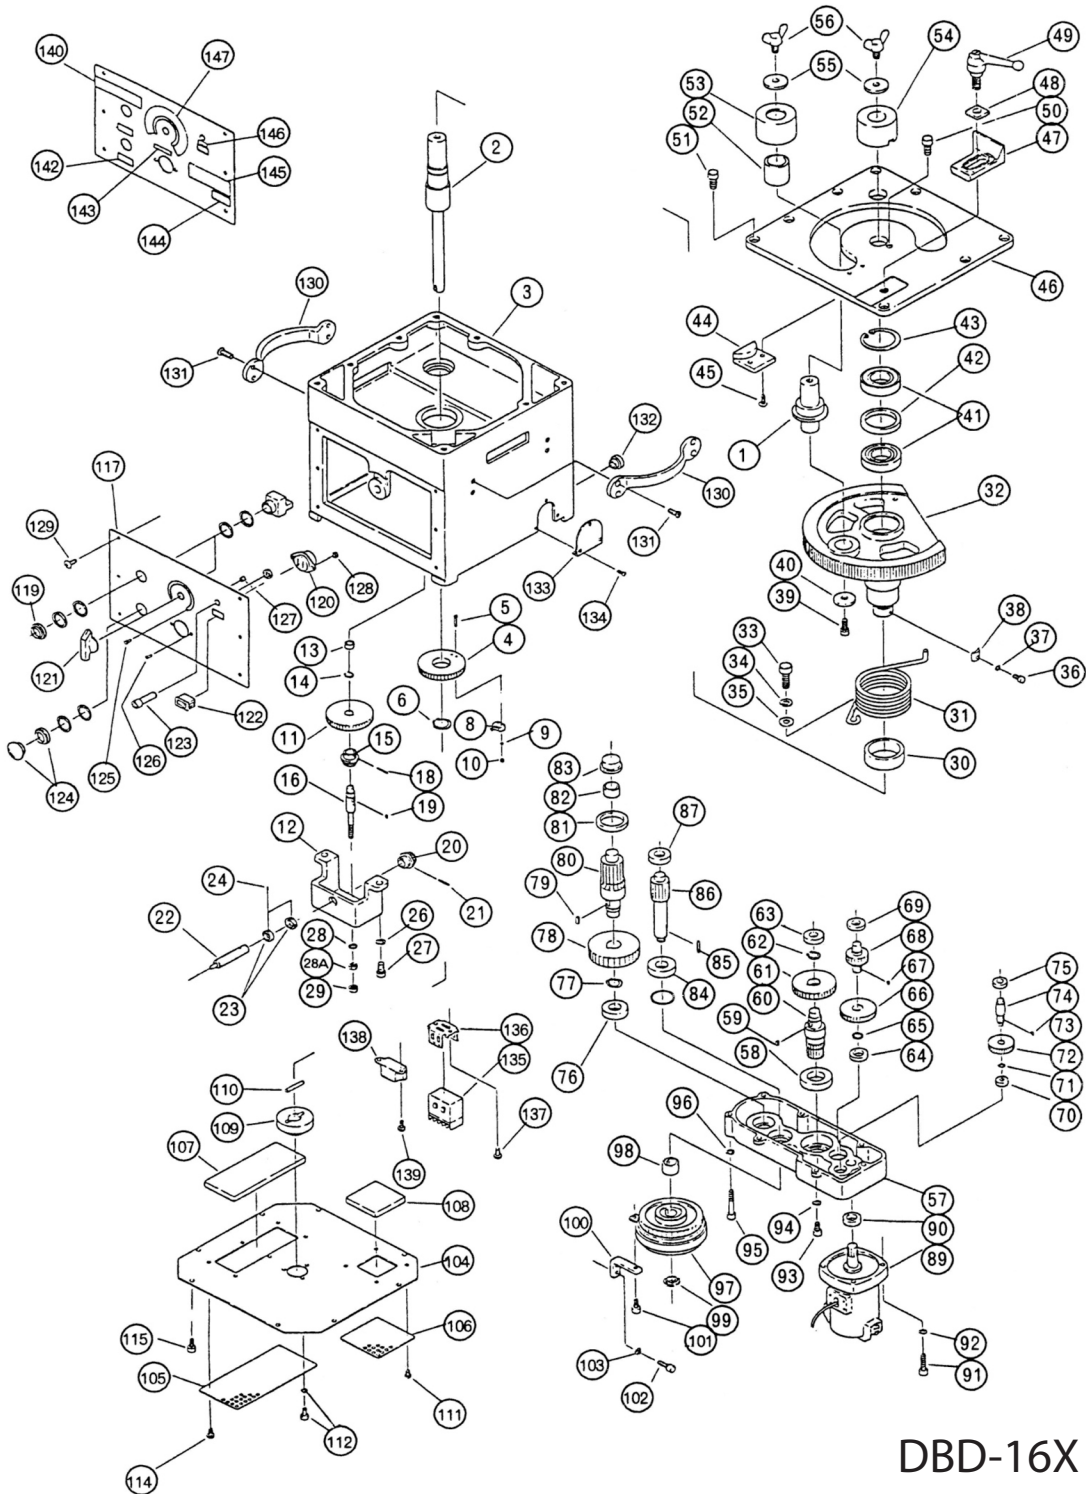

BN PRODUCTS-USA, LLC.

3450 Sabin Brown Road • Wickenburg, Arizona 85390

(800) 992-3833 • (928) 684-2813 • www.bnproducts.com

DBD-16X

BN PRODUCTS-USA, LLC.

3450 Sabin Brown Road • Wickenburg, Arizona 85390

(800) 992-3833 • (928) 684-2813 • www.bnproducts.com

No.	Part No.	Part Name	Qty
1	1BL9402301	SWIVEL SHAFT	1
2	1BL9302100	MAIN SHAFT	1
3	1BL9100105	FRAME	1
4	1BL9404400	ANGLE GEAR (B)	1
5	7PB2.3025	TAPPING SCREW M2.3X25	2
6	7SRS30	SNAP RING S30	1
8	7SS5GL2	LIMIT SWITCH	1
9	7SW002.3	SPRING WASHER M2.3	2
10	7N002.3	NUT M2.3	2
11	1BL9404300	ANGLE GEAR (A)	1
12	1BL9303802	ANGLE STAND	1
13	7MB1010DU	DRIVE BUSH	1
14	7SRS12	SNAP RING S12	1
15	1BL9403900	NUT M10	1
16	1BL9404200	ANGLE SHAFT (B)	1
18	7SP04020	SPRING PIN	1
19	1BL9400601	KEY NO.1	1
20	1BL9403900	PLASTIC GEAR	1
21	7SP04020	SPRING PIN	1
22	1BL9404001	ANGLE SHAFT (A)	1
22A	1BL9405900	ANGLE SPRING	1
23	1BL9404100	ANGLE COLLAR	1
24	7SS04005	SET SCREW M4X5	1
26	7SW0008	SPRING WASHER M8	2
27	7CB08020	CAP BOLT M8X20	2
28	7WW0008	WAVE WASHER M8	1
28A	7PW0008	PLATE WASHER M8	1
29	7N0008	NUT M8	2
30	1BL9405801	SPRING COLLAR	1
30A	760102RS	BALL BEARING 60102RS	1
31	1BL9302601	RETURN SPRING	1
32	1BL9102000	SWIVEL GEAR	1
33	7CB08020	CAP BOLT M8X20	1
34	7SW0008	SPRING WASHER M8	1
35	7PW0008	PLATE WASHER M8	1
36	7CB05012	CAP BOLT M5X12	1
37	7SW0005	SPRING WASHER M5	1
38	1BL5403200	LS DOCK	1
39	7SW0010	SPRING WASHER M10	1
39A	7B10025	BOLT M10X20	1
40	1BL9402500	WASHER	1

No.	Part No.	Part Name	Qty
41	760/32ZZ	BALL BEARING 60/32ZZ	2
42	1BL9402200	BEARING COLLAR	1
43	7SRH58	SNAP RING H58	1
44	1BL9403000	ARM STOPPER	1
45	7FB06020	SCREW M6X20	2
46	1BL9102700	BASE PLATE	1
47	1BL9302802	STOPPER	1
48	1BL9402901	STOPPER HOLDER	1
49	7LDM1663SG	CLAMP LEVER	1
50	7CB06012	CAP BOLT M6X12	1
51	7CB08020	CAP BOLT M8X20	8
52	76206ZZ	BALL BEARING 6206ZZ	6
52A	7HSL06	NEEDLE BEARING HSL06	1
52B	7BR47	SNAP RING BR47	1
53	1BL9405301	ROLLER 10	1
	1BL9405301	ROLLER 13	1
	1BL9405501	ROLLER 16	1
	1BL9405601	ROLLER 19	1
54	1BL9405000	COLOR 13	1
	1BL9405100	COLOR 16	1
	1BL9405200	COLOR 19	1
55	1BL9402500	WASHER	2
56	7WB10015	WING BOLT M10X15	2
57	1BL9100202	GEAR CASE	1
58	760/28ZZ	BALL BEARING 60/28ZZ	1
59	1BL9401201	KEY NO. 3	1
60	1BL9401100	PINION NO. 2	1
61	1BL9401000	GEAR NO. 2	1
62	7SRS20	SNAP RING S20	1
63	76002ZZ	BALL BEARING 6002ZZ	1
64	76001ZZ	BALL BEARING 6001ZZ	1
65	7SRS16	SNAP RING S16	1
66	1BL9400702	GEAR NO. 1	1
67	1BL9400901	KEY NO. 2	1
68	1BL9400801	PINION NO. 1	1
69	76001ZZ	BALL BEARING 6001ZZ	1
70	7698ZZ	BALL BEARING 698ZZ	1
71	7SRS10	SNAP RING S10	1
72	1BL9400402	COUNTER GEAR	1
73	1BL9400601	KEY NO. 1 (4X4X6)	1
74	1BL9400500	COUNTER SHAFT	1