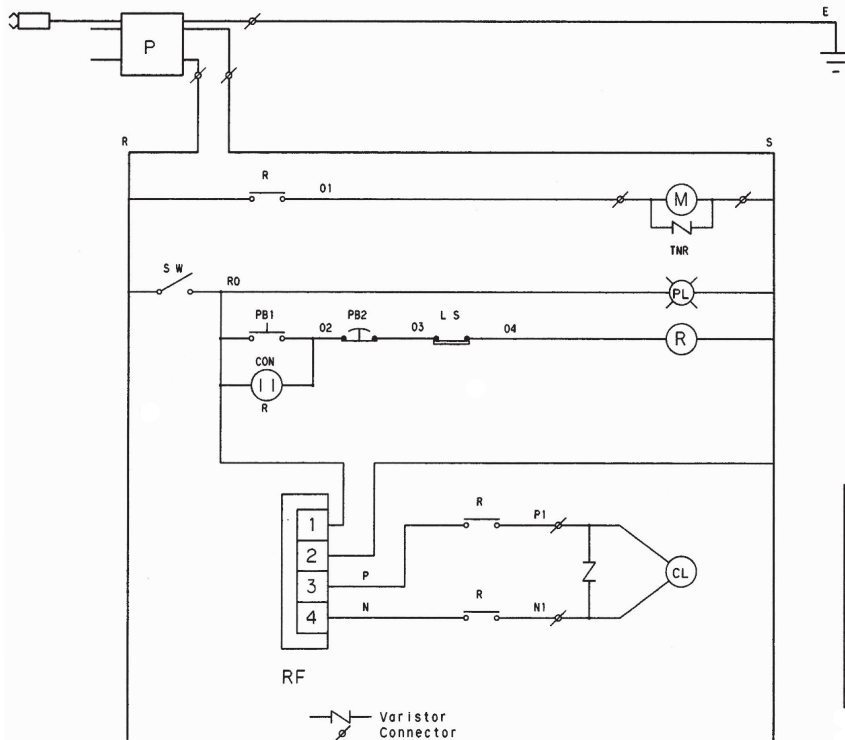

## DBD-16X Rebar Bender Parts Manual

TNR	Varistor	TNR15G471K		1
C L	Clutch	TMC-2.5WG		1
R F	Clutch Terminal	ORM-0309F-02		1
R	Relay	G7J-4A-B		1
CON	Socket	S2701B-01		1
L S	Limit Switch	SS-5GL2		1
PB2	Emergency Switch	BN-25M-01R		1
PB1	Operation Switch	BN-25F-10		1
P L	Pilot Lamp	LMS-58P-0		1
S W	Main Switch	AJ8111B		1
M	Motor			
P	Plug	X018		1

No.	Part No.	Part Name	Qty
112	7UB2W05012	SET BOLT WITH WASHER M5X12	3
114	7P204010	SCREW WITH WASHER M4X10	4
115	7UB2W06012	SET BOLT WITH WASHER M6X12	8
117	1BL9204902	CONTROL PANEL	1
119	7BN25F10	ORERATION SWITCH	1
120	7S2701B01	SOCKET FOR FOOT SWITCH	1
121	1BL9401504	ANGLE SETTER	1
122	7AJ8101B	MAIN SWITCH	1
123	7LMS5BPO	PILOT LAMP	1
124	7BN25M01R	EMERGENCY STOP SWITCH	1
125	7YB05015	BUTTON SCREW M5X15	2
126	7P303010	SCREW WITH WASHER M3X10	2
127	1BL5404200	ANGLE PLATE	2
128	7N0003	NUT M3	2
129	7TS05010	SCREW M5X10	6
130	7A691BK	HANDLE	1
131	7FB08015	SCREW M8X15	1
132	7DDB1520	BUSH	1
133	1BL9403100	BRUSH COVER	1
134	7P204010	SCREW WITH WASHER M4X10	3
135	7G7J4AT	RALAY	1
136	7R9904	RALAY CLAMP	1
137	7P204015	SCREW WITH WASHER M4X15	2
138	7ORM0309H	CLUTCH TERMINAL	1
139	7P204015	SCREW WITH WASHER M4X15	2
		"AMERICAN ROLLERS"	
	1BL9419330	ROLLER NO.1	
	1BL9419340	ROLLER NO.2	
	1BL9419350	ROLLER NO.3	
	1BL9419360	ROLLER NO.4	
	1BL9419370	ROLLER NO.5	
	1BL9419380	ROLLER NO.6	