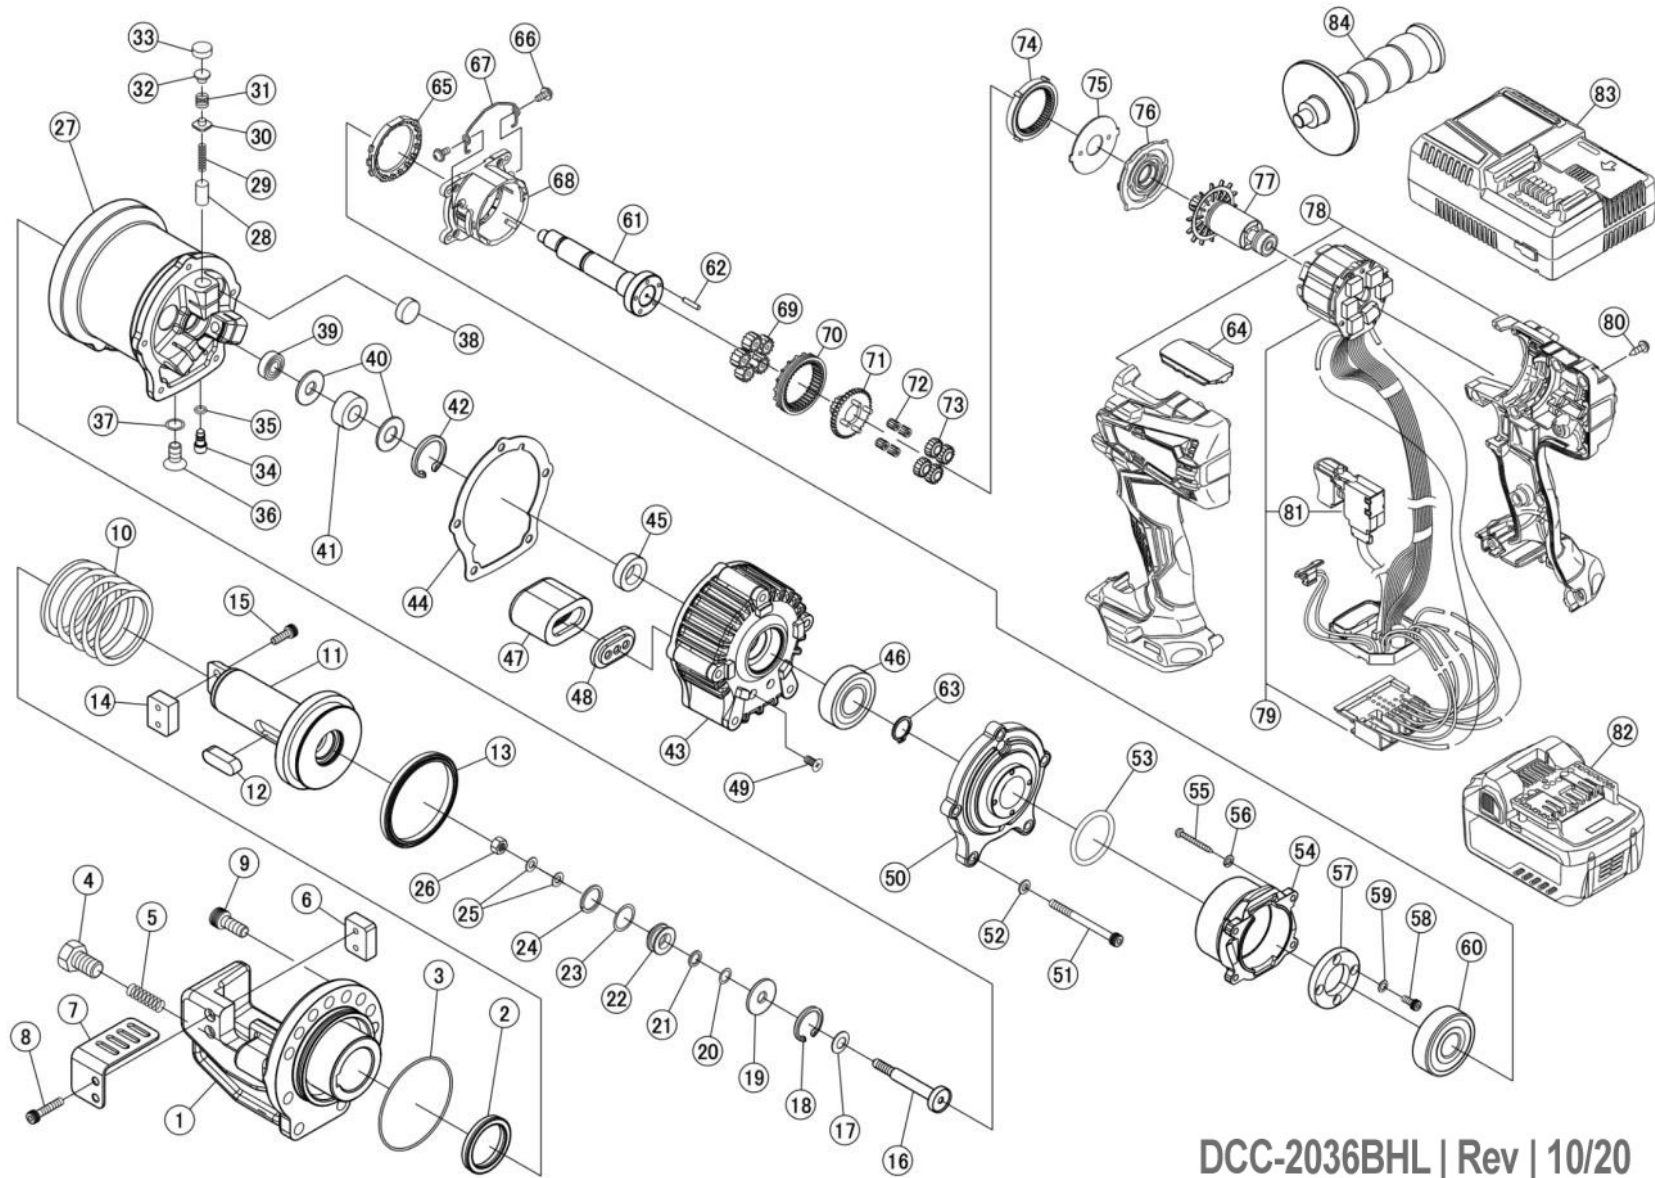

BN Products - USA, LLC.

A Division of Benner-Nawman, Inc. - Wickenburg, AZ

DCC-2036BHL

Cordless (#6) 3/4" Rebar Cutter

- The DCC-2036BHL cordless rebar cutter will safely and cleanly cut rebar up to 3/4" diameter grade 60.
- This self-contained electric/hydraulic unit will also cut other items like chain, bolts, and rod.
- The cutting head quickly rotates up to 360 degrees for use in vertical, horizontal, or difficult applications.

DCC-2036BHL | Rev | 10/20

Parts List for DCC-2036BHL Cordless (#6) 3/4" Rebar Cutter

No.	Part No.	Part Name	Qty
1	1C2066401	HOUSING	1
2	7SKY32	SKY PACKING 32-42-6	1
3	7ORS67	O RING S67	1
4	7B12020T11	HEXAGON BOLT (11T) 12X20	1
5	1C4079400	LOCK SPRING	1
6	1C1610	CUTTER BLOCK NO.0	1
7	1C4199700	CUTTER GUARD	1
8	7CB205025	CAP BOLT W/WASHER 5X25	2
9	7CB08020	CAP BOLT 8X20	13
10	1C16052	RETURN SPRING	1
11	1C3123600	PISTON (DCC19)	1
12	7K100829.5R2H	KEY 10X8X29.5H	1
13	1C1604	SEAL PACKING ODI60-70-6	1
14	1C1610	CUTTER BLOCK NO.0	1
15	7CB205015	CAP BOLT W/WASHER 5X15	2
16	3AP4224003	RETURN VALVE	1
17	7BW008	SPRING WASHER M8	1
18	7SRH026	SNAP RING	1
19	1CB4104002	GUIDE CLAMP	1
20	7BRP8B	BACK UP RING P8T2	1
21	7SPNC8	SPNC PACKING 8	1
22	1C16081	RETURN VALVE GUIDE	1
23	7BRP16B	BACK UP RING P16T2	1
24	7ORP16	O RING P16	1
25	7SPW005	PLAIN WASHER (S) 5	2
26	7NU005	U NUT 5	1
27	1C2066501	CYLINDER	1
28	1C1327	RAM	3
29	1C1330	RAM RETURN SPRING	3
30	1C13281	DELIVERY VALVE	3