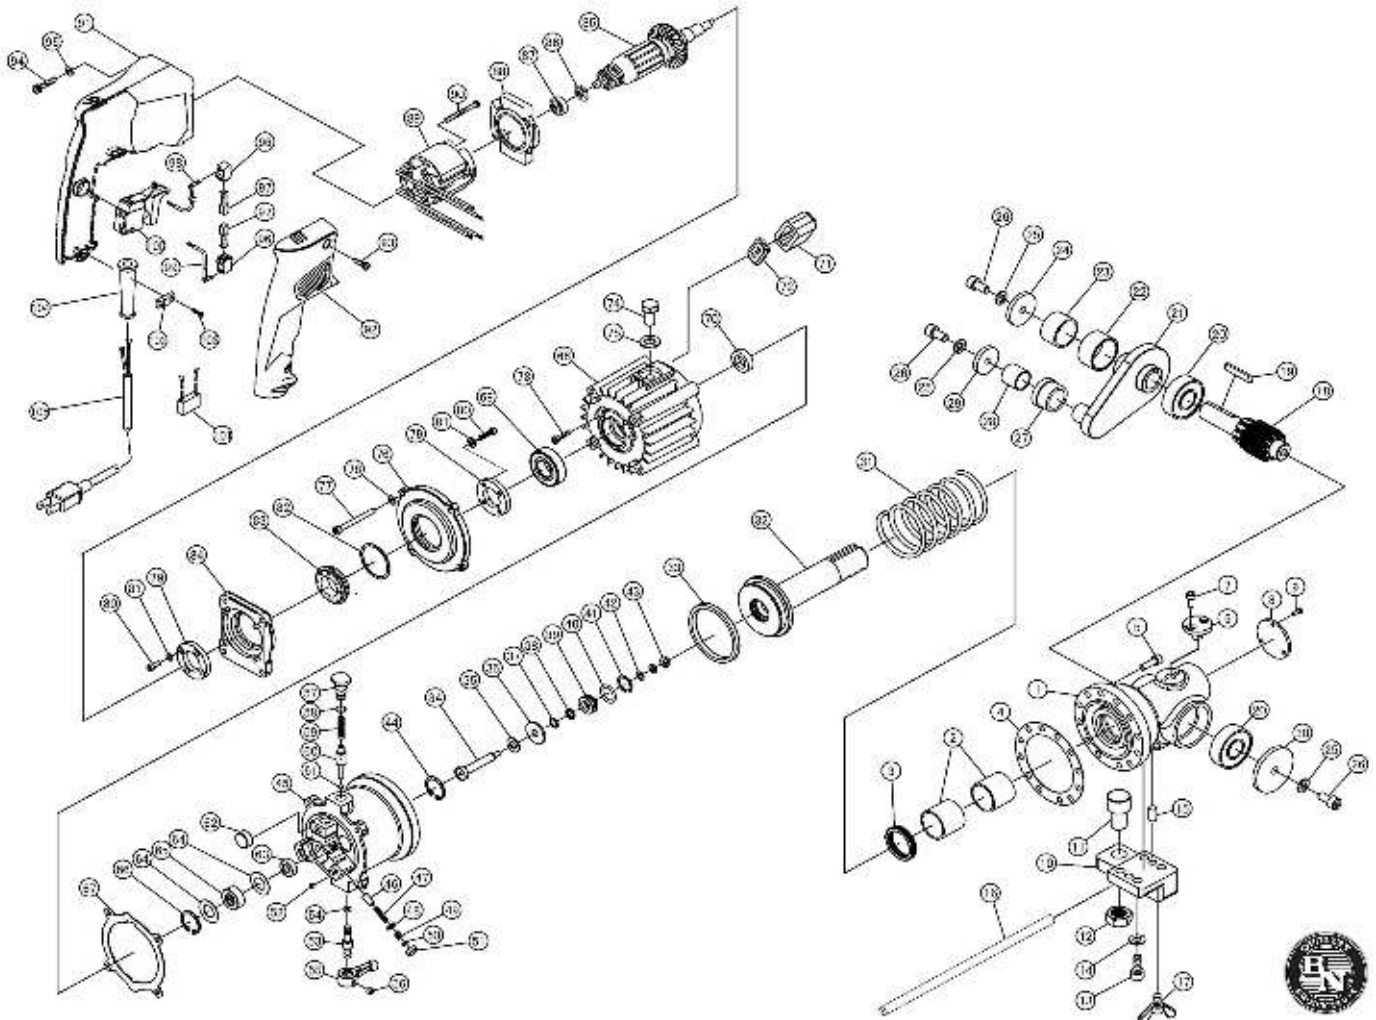

## DBS-16H IN-PLACE #5 REBAR BENDER PARTS GUIDE

*Products that make money, save money and add value to your bottom line*

No.	Part Number	Description	Qty
33	1C1604	SEAL PACKING (ODI60- 70-6)	1
34	3AP4224002	Return Valve	1
35	7BW008	Belleville Spring Washer 8	1
36	1CB4104002	GUIDE CLAMP (DCC-1618/2018HL)	1
37	7SPNC8	SPNC PACKING (DCC-1618HL)	1
38	7BRP8B	BACK UP RING P8 (DCC-1618HL)	1
39	1C4152300	Return Valve Guide (DCC- 1618HL)	1
40	7ORP16	O-RING P16 (DCC-1618HL)	1
41	7BRP16B	Backup Ring P16 (DCC-1618HL)	1
42	3AP4233400	Return Valve Collar	1
43	7NU005	U Nut M5 (DCC-1618HL)	1
44	7SRH026	SNAP RING H26 (DCC- 1618HL)	1
45	1BS1027900	Cylinder	1
46	1C1971	Ram (+/-0) (DC-16LZ)	3
47	1C1972	Ram return spring (for $\phi$ 6)	3
48	1C1973	Delivery valve (for $\phi$ 6)	3
49	1C1331	Deliveries Valve Spring	3
50	1C13352	Spring Guide (NEW STYLE)	3
51	1C13292	Pump Head Seal (11 mm)	3
52	7SS04004	SET SCREW (M4X4) (HB16W/DBC16H)	6
53	3P1013	Needle Valve	1
54	7ORP4	O Ring P4	1
55	3P1014B	Position Stopper B	1
56	7SS06006	Hexagon Socket Set Screw (hollowed point) 6 x 6	2
57	1BS4259500	Pilot stopper	1
58	7ORP7	O Ring P7	1
59	7WT820	Spring	1
60	1BS4259400	Pilot Valve	1
61	7SBTA4.5	Steel ball S4.5	1
62	3P1044	MAGNET FILTER (NEW STYLE)	2