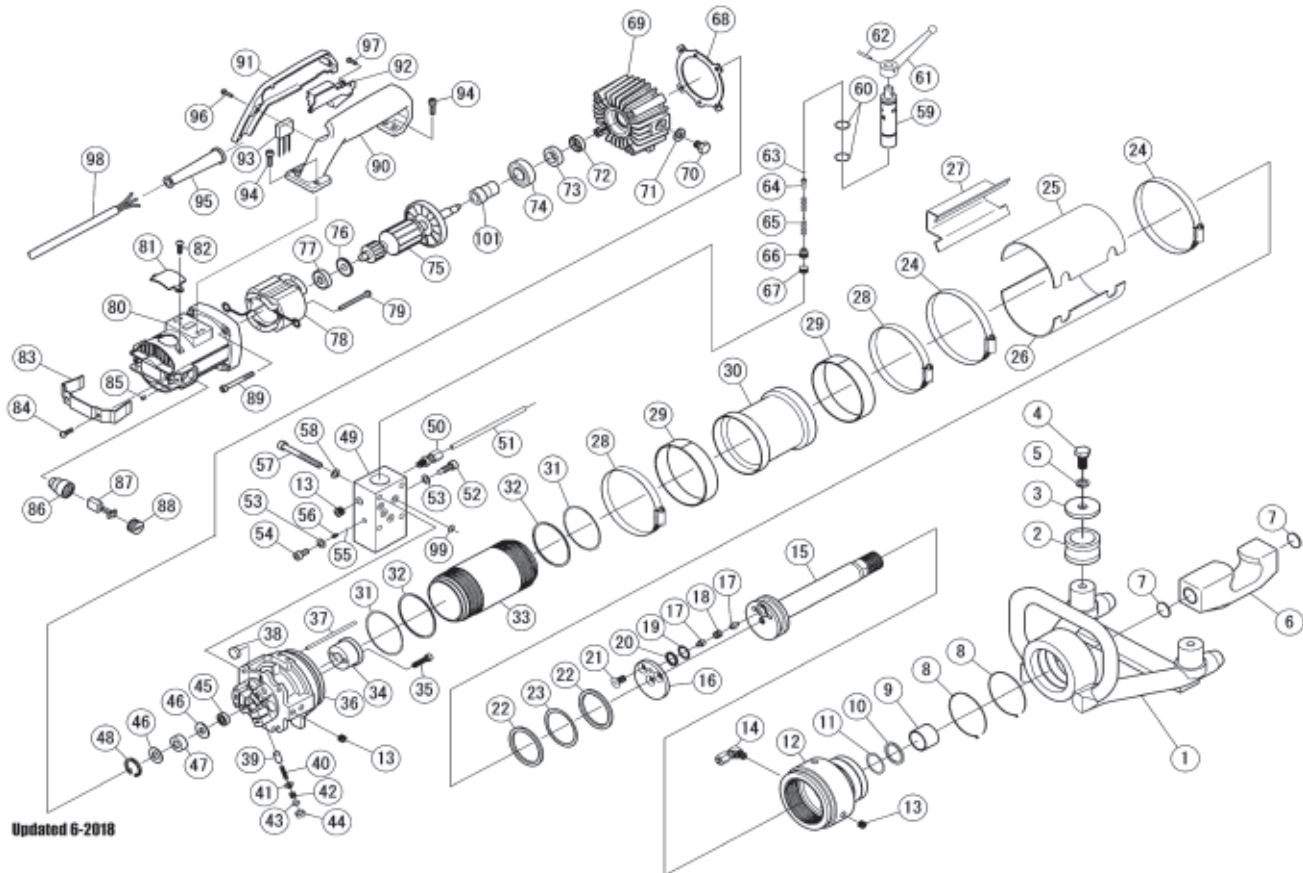

BN PRODUCTS-USA, LLC.

3450 Sabin Brown Road • Wickenburg, Arizona 85390

(800) 992-3833 • (928) 684-2813 • www.bnproducts.com

DBR-25WH Portable #8 Rebar Bender

Updated 6-2018

NO	Part No.	Part Name	Qty
1	1DBR205790	HOUSING	1
2	1DBR72	ROLLER	2
3	1BR5076	ROLLER CLAMP (1DBR73)	2
4	1BR5077	HEX. BOLT M12X15	2
5	7SW012	SPRING WASHER M12(7SW0012)	2
6	1DBR80	HOOK	1
7	1DBR711	PACKING	2
8	1DBR309550	HOLDING WIRE	2
9	7MB3025DU	DRY BUSH	1
10	7BRP30	BACK-UP RING P30	1
11	7ORP30	O RING P30	1
12	1DBR309540	HOUSING GUIDE	1
13	7PT1/8	PLUG PT1/8	4
14	3DS2359	ELBOW NIPPLE	1
15	1DBR562	PISTON	1
16	1DBR581	VALVE COVER	1
17	1DBR57	END VALVE	2

NO	Part No.	Part Name	Qty
18	1C1922	VALVE END SPRING	1
19	7ORP14	O RING P14	1
20	1DBR83	BACK-UP RING	1
21	7SB08015	DISC SCREW M8X15	3
22	7BRP55	BACK-UP RING P55	2
23	7ORP55	O RING P55	1
24	1DBR20B	HOSE BAND Ø120	2
25	1DBR66	COVER A	1
26	1DBR67	COVER B	1
27	1DBR68	PIPE COVER (1DBR682)	1
28	1DBR20A	HOSE BAND Ø100	2
29	1DBR79	BAND PACKING	2
30	1DBR64	AIR BAG	1
31	7ORG70	O RING G70	2
32	7BRG70E	BACK-UP RING G70	2
33	1DBR55	PIPE CYLINDER	1
34	1DBR54	STOPPER	1
35	7CB06030	CAP BOLT M6X30	2

Products that make money, save money and add value to your bottom line